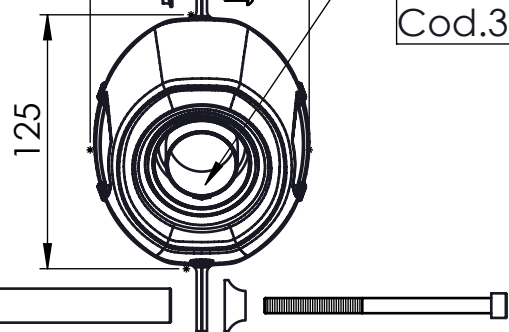

VISTA DA "A"
110

By-packed components to be used only on motorcycles not provided with Lambda Probe:
(GILERA NEXUS 500 '03/'05)
M18x1.5 h.9 cod.204888

Lato inclinato
Inclined side

Db-Killer 32B
Cod.307762801R