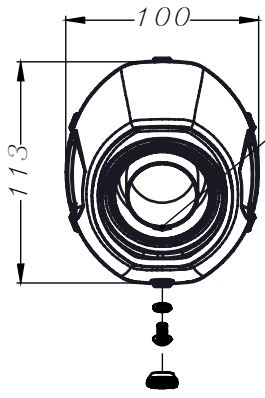

VISTA DA "A"

Db-Killer 32
Cod.307677801

Allen screw M5X12
T.B.E.I.
Cod.201031

Carbon clamp FM5
Cod.307659501

LV ONE EVO silencer
Øi 54X370 RHS
Cod.308287481U

A

PASSENGER'S R.H. FOOTBOARD

Knurled collar nut
M8 Cod.200298

Plain washer ϕ 8x ϕ 24
Cod.200321

Knurled collar nut M5
Cod.204407

Strap in S.s. ϕ 57
Cod.300057530

Aluminium spacer
 ϕ 27X8,5
Cod. 204321

Allen screw M8X45
T.C.E.I.Z.B.
Cod.201450

Pipe N°509 s.s
cod. 307798202

Short helical
spring tensile
cod. 303949001

Rubber plug
Cod.200267

ART. 8417EU

SUZUKI GSF 1250 BANDIT i.e. / SUZUKI GSF 1250 BANDIT S i.e.
SUZUKI GSX 1250 FA i.e.
(fits with original panniers - SUZUKI GSX 1250FA i.e.)