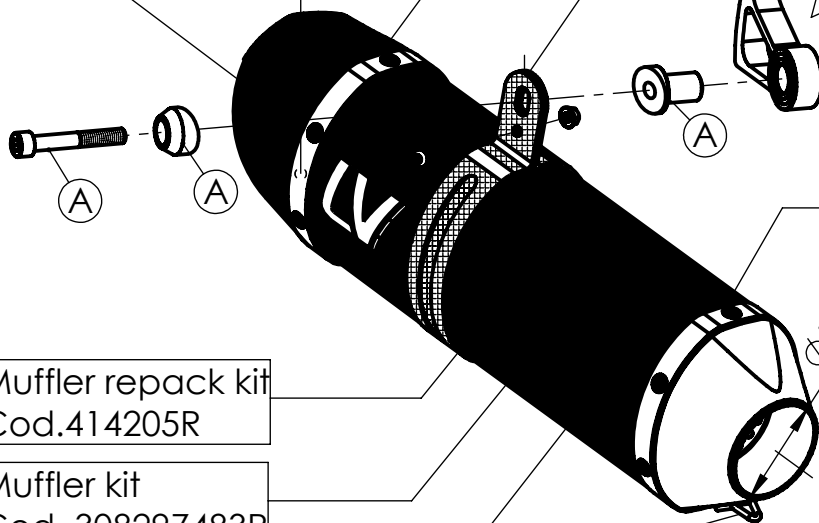

Carbon end cap set
Cod.307579701R

S.S. end cap set
Cod.308284712R

Carbon clamp kit
Cod.307659501R

SGI e13 0457 9

PASSENGER'S R.H. FOOTBOARD