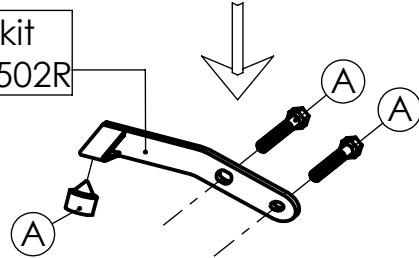

Db-killer N°32B  
cod.307762801R

ONLY FOR VERSIONS WITH CENTRAL STAND

S.S. bracket kit  
Cod.307659502R

Carbon end cap set  
Cod.307579701R

S.S. end cap set  
Cod.308284712R

Carbon clamp kit  
Cod.307659501R

Manifold kit  
Cod.307659202R

Ø1.54

Ø6.54

Ø1.61

(A) FITTING KIT cod. 307659601R

Manifold clamp  $\phi$  63  
Cod.300063530R