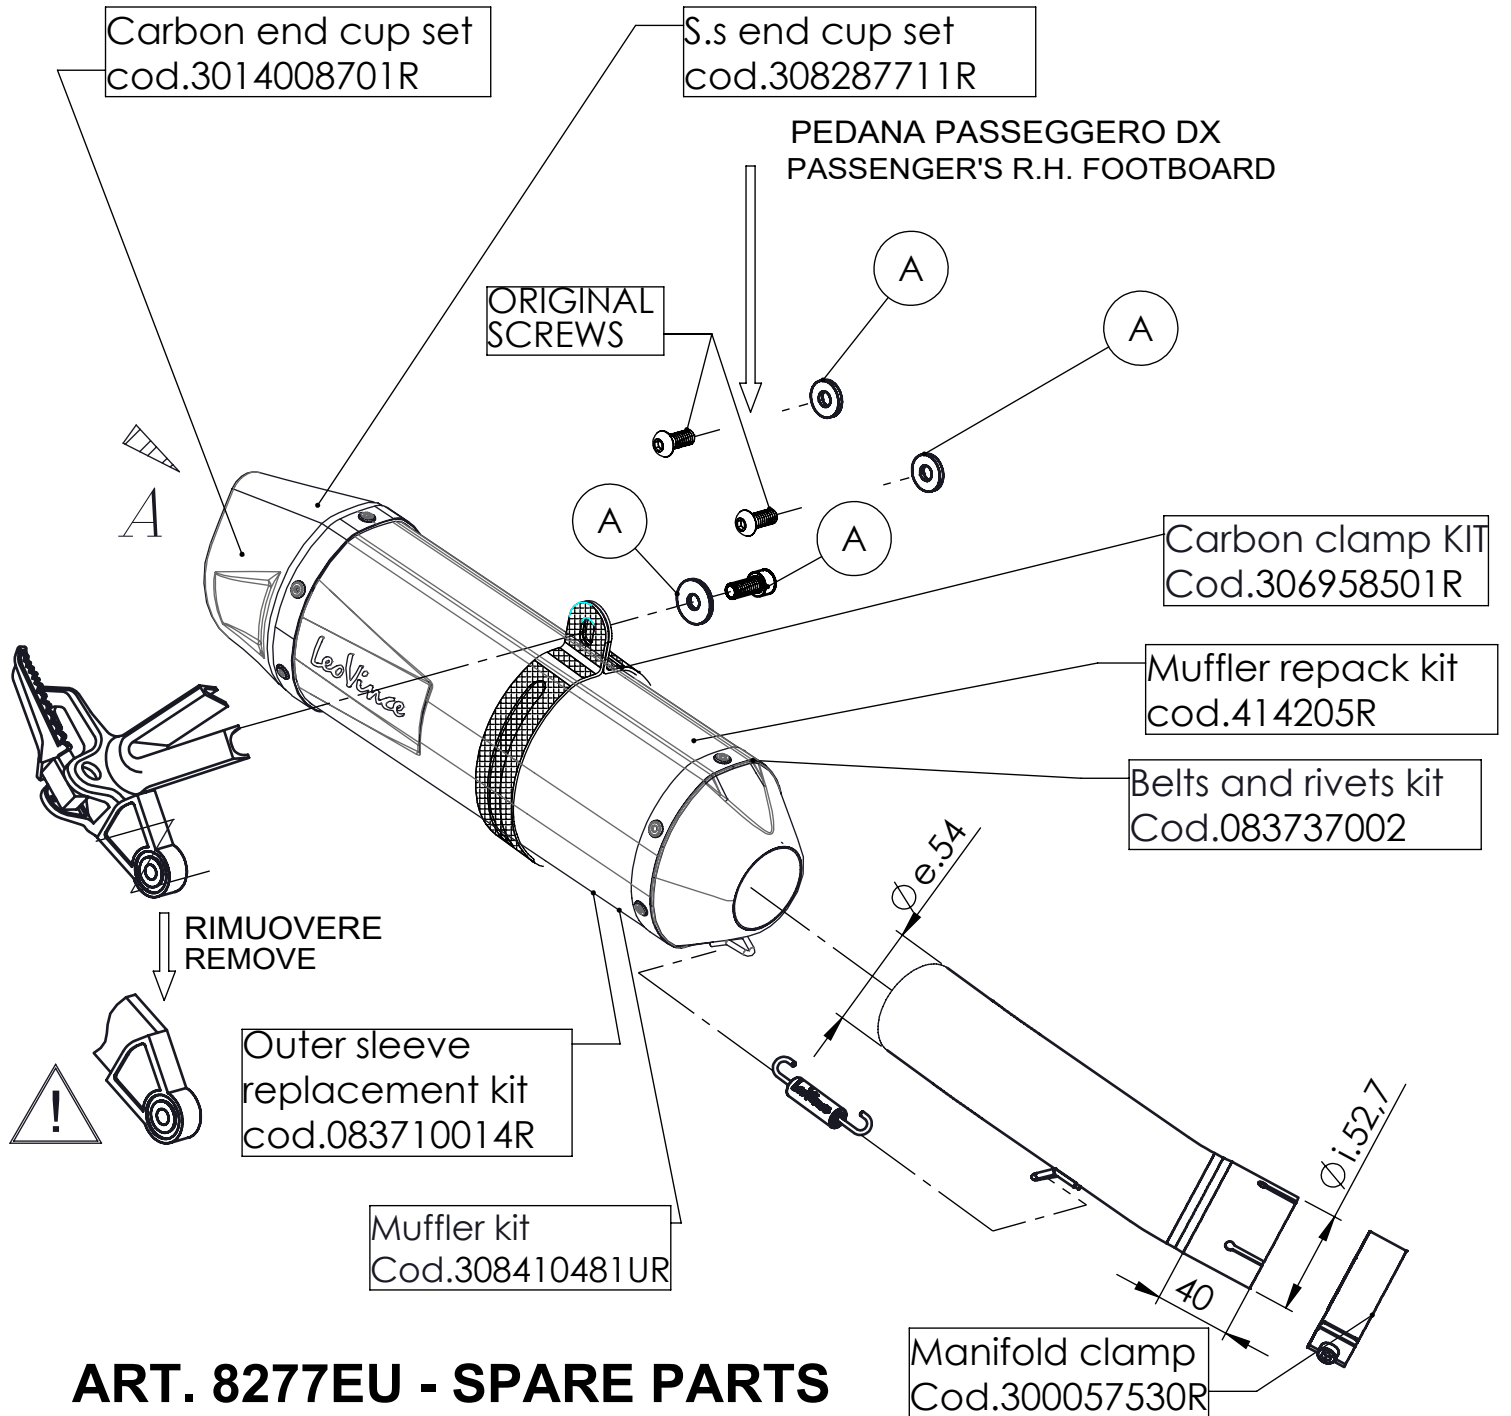

VISTA DA "A"

Db-Killer 32B  
Cod.307762801R

\_Fits with original centre stande

\_In order to install LeoVince exhaust, first remove the bracket holding up the original muffler and which is bolted to the passenger's right hand footpeg with screws (as show in the drawing).

## ART. 8277EU - SPARE PARTS

YAMAHA FZ8 i.e / YAMAHA FAZER 8 i.e

Ⓐ FITTING KIT cod.308271601