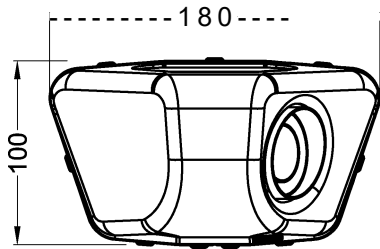

VISTA DA "A"

KAWASAKI ER-6 N/F i.e. ('06/'10)

KAWASAKI VERSYS 650 i.e. ('07/'10)

Art.8242U

Slip-on SBK UNDERBODY – Passaggio STANDARD