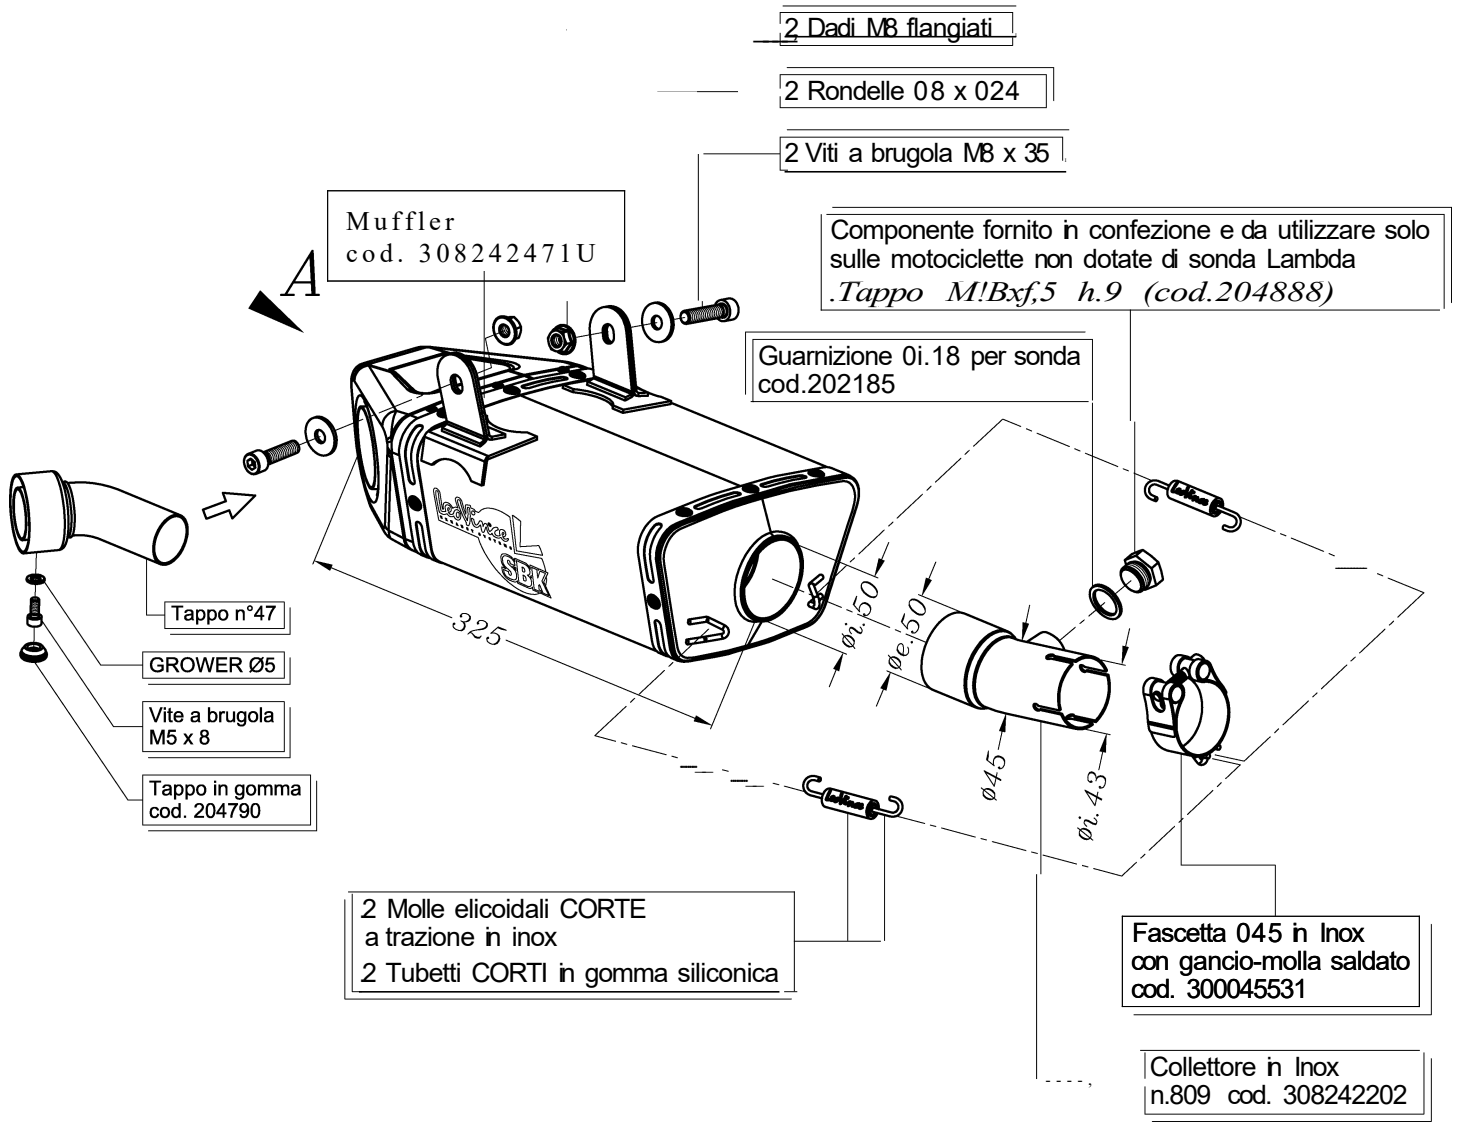

VISTA DA "A"

KAWASAKI ER-6 N/F i.e. ('06/'10)

KAWASAKI VERSYS 650 i.e. ('07/'10)

Art.8242U

Slip-on SBK UNDERBODY – Passaggio STANDARD