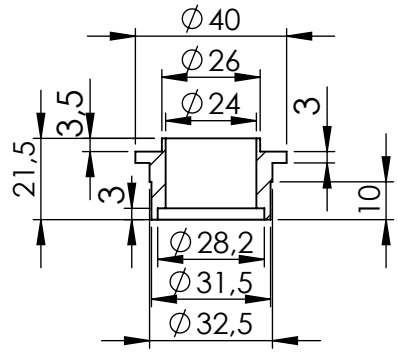

**Flange s.s. "43E"  
cod.206308 sp.5mm**

**Bushing s.s.  
cod.206283**

**S.s flange "43E"  
cod.206308**

Allen screw M5X6  
T.C.E.I.  
Cod.201044

Db-Killer  $\phi 25$   
Cod.303457801

GP CORSA RHS  
carbon fiber  
Cod.303457473U

Silencer clamp  
Cod.303448501

Welded bushing  
cod.206283

Gasket 33X26,15X4  
Cod.201525

OPTIONAL  
cod.5684

BIKE'S  
FRAME

Aluminium spacer  
 $\phi 20 \times 30 \times \phi 10.5$   
Cod. 205966

Plain washer  
 $\phi 10 \times \phi 20$   
Cod.203518

Allen screw M10X60  
T.C.E.I. Z.B.  
Cod.204482

Short helical  
spring tensile  
cod. 303949001

Pipe N°1389 s.s.  
cod. 303398201

M12x1.25

TO COVER HOLES  
IN ORIGINAL FRAME

2x Aluminium spacer  
Cod. 206272

2x Allen screw M10X25  
Cod.204523

**ART. 3398U**

HONDA PCX 125

FULL SYSTEM - GP CORSA - CARBON