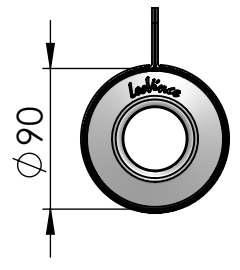

**Flange s.s. "43E"  
cod.206308 sp.5mm**

**Bushing s.s.  
cod.206283**

**S.s flange "43E"  
cod.206308**

Allen screw M5X6  
T.C.E.I.  
Cod.201044

Db-Killer  $\phi 25$   
Cod.303457801

GP CORSA RHS  
carbon fiber  
Cod.303457473U

Silencer clamp  
Cod.303448501

Welded bushing  
cod.206283

Gasket 33X26,15X4  
Cod.201525

OPTIONAL  
cod.5684

BIKE'S  
FRAME

Aluminium spacer  
 $\phi 20 \times 30 \times \phi 10.5$   
Cod. 205966

Plain washer  
 $\phi 10 \times \phi 20$   
Cod.203518

Allen screw M10X60  
T.C.E.I. Z.B.  
Cod.204482

Short helical  
spring tensile  
cod. 303949001

Pipe N°1389 s.s.  
cod. 303398201

M12x1.25

TO COVER HOLES  
IN ORIGINAL FRAME

2x Aluminium spacer  
Cod. 206272

2x Allen screw M10X25  
Cod.204523

**ART. 3398U**

HONDA PCX 125

FULL SYSTEM - GP CORSA - CARBON