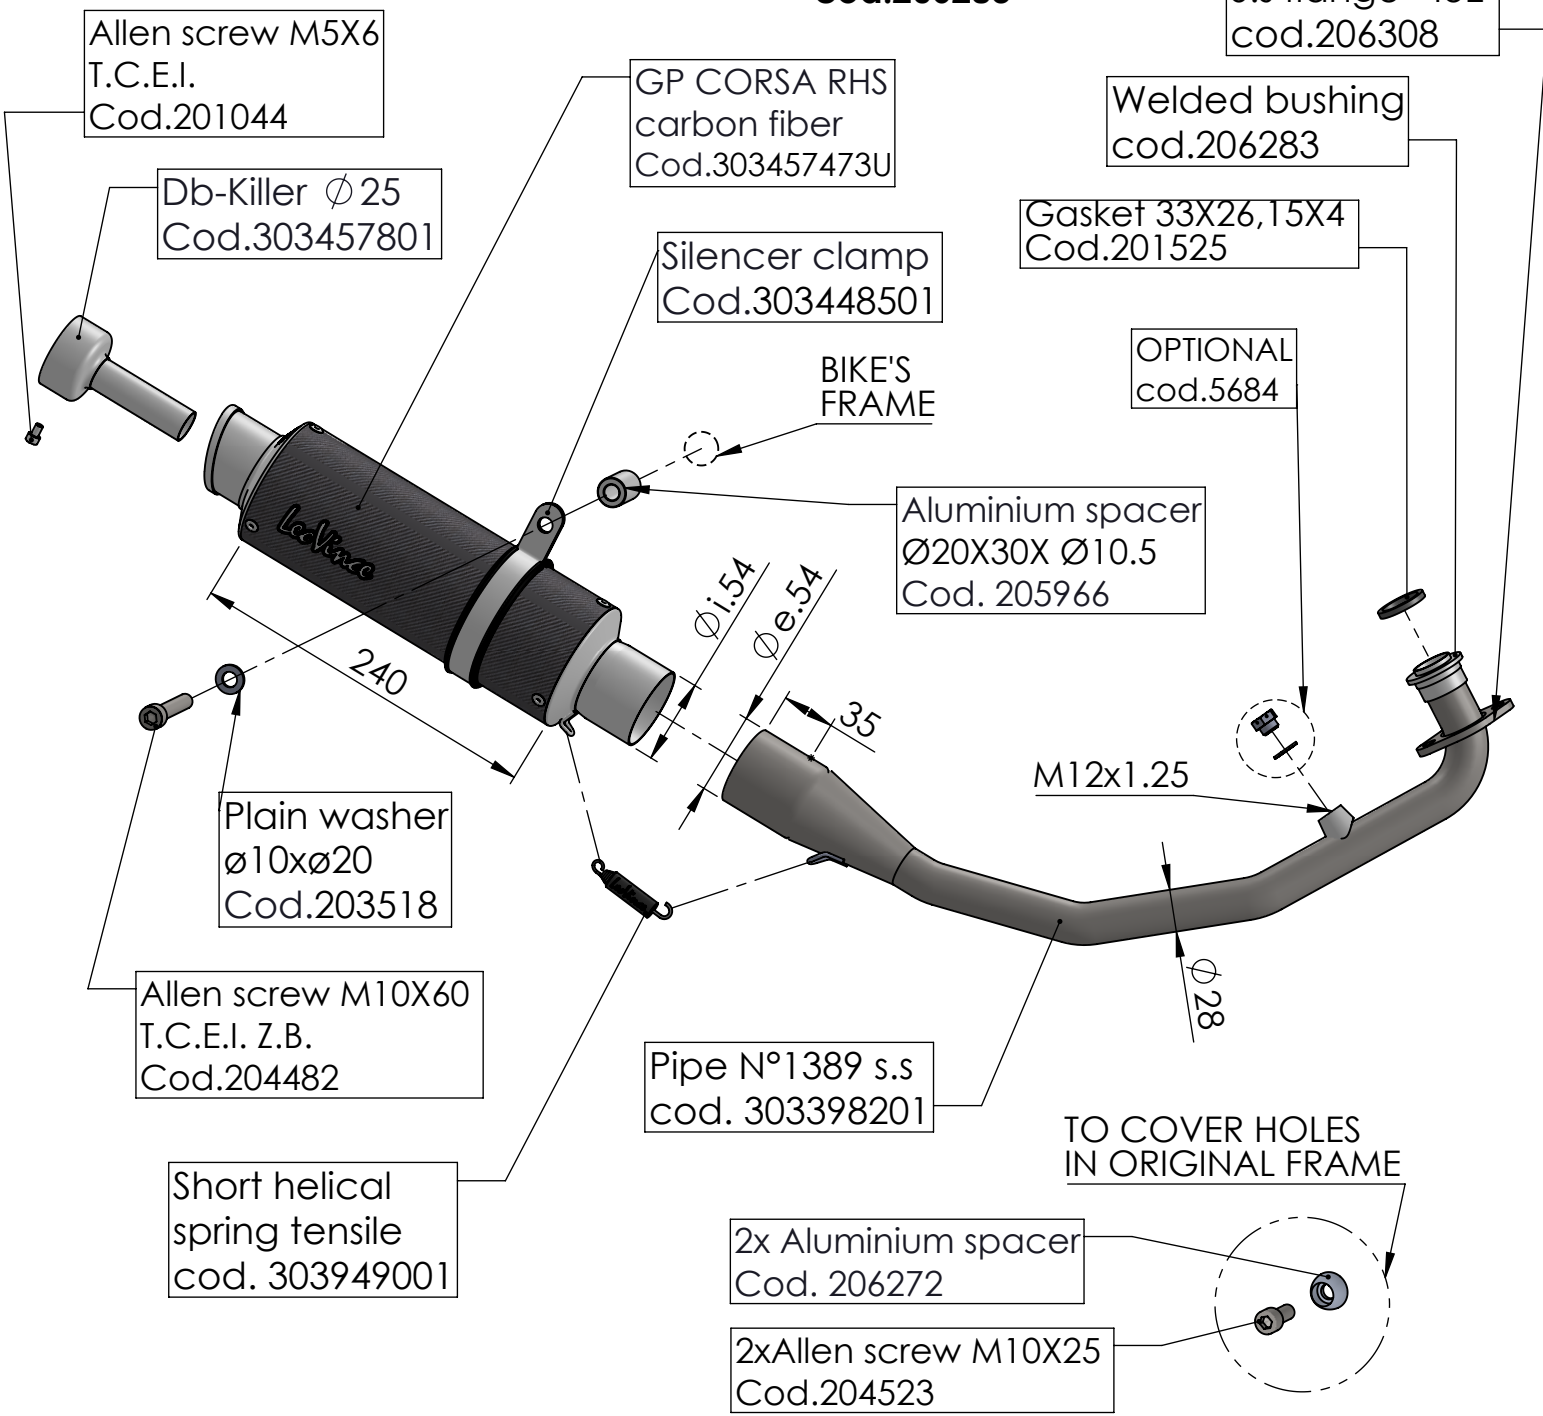

**Flange s.s. "43E"  
cod.206308 sp.5mm**

**Bushing s.s.  
cod.206283**

**S.s flange "43E"  
cod.206308**

Allen screw M5X6  
T.C.E.I.  
Cod.201044

Db-Killer  $\phi 25$   
Cod.303457801

GP CORSA RHS  
carbon fiber  
Cod.303457473U

Silencer clamp  
Cod.303448501

Welded bushing  
cod.206283

Gasket 33X26,15X4  
Cod.201525

OPTIONAL  
cod.5684

BIKE'S  
FRAME

Aluminium spacer  
 $\phi 20 \times 30 \times \phi 10.5$   
Cod. 205966

Plain washer  
 $\phi 10 \times \phi 20$   
Cod.203518

Allen screw M10X60  
T.C.E.I. Z.B.  
Cod.204482

Short helical  
spring tensile  
cod. 303949001

Pipe N°1389 s.s.  
cod. 303398201

M12x1.25

TO COVER HOLES  
IN ORIGINAL FRAME

2x Aluminium spacer  
Cod. 206272

2x Allen screw M10X25  
Cod.204523

**ART. 3398U**

HONDA PCX 125

FULL SYSTEM - GP CORSA - CARBON