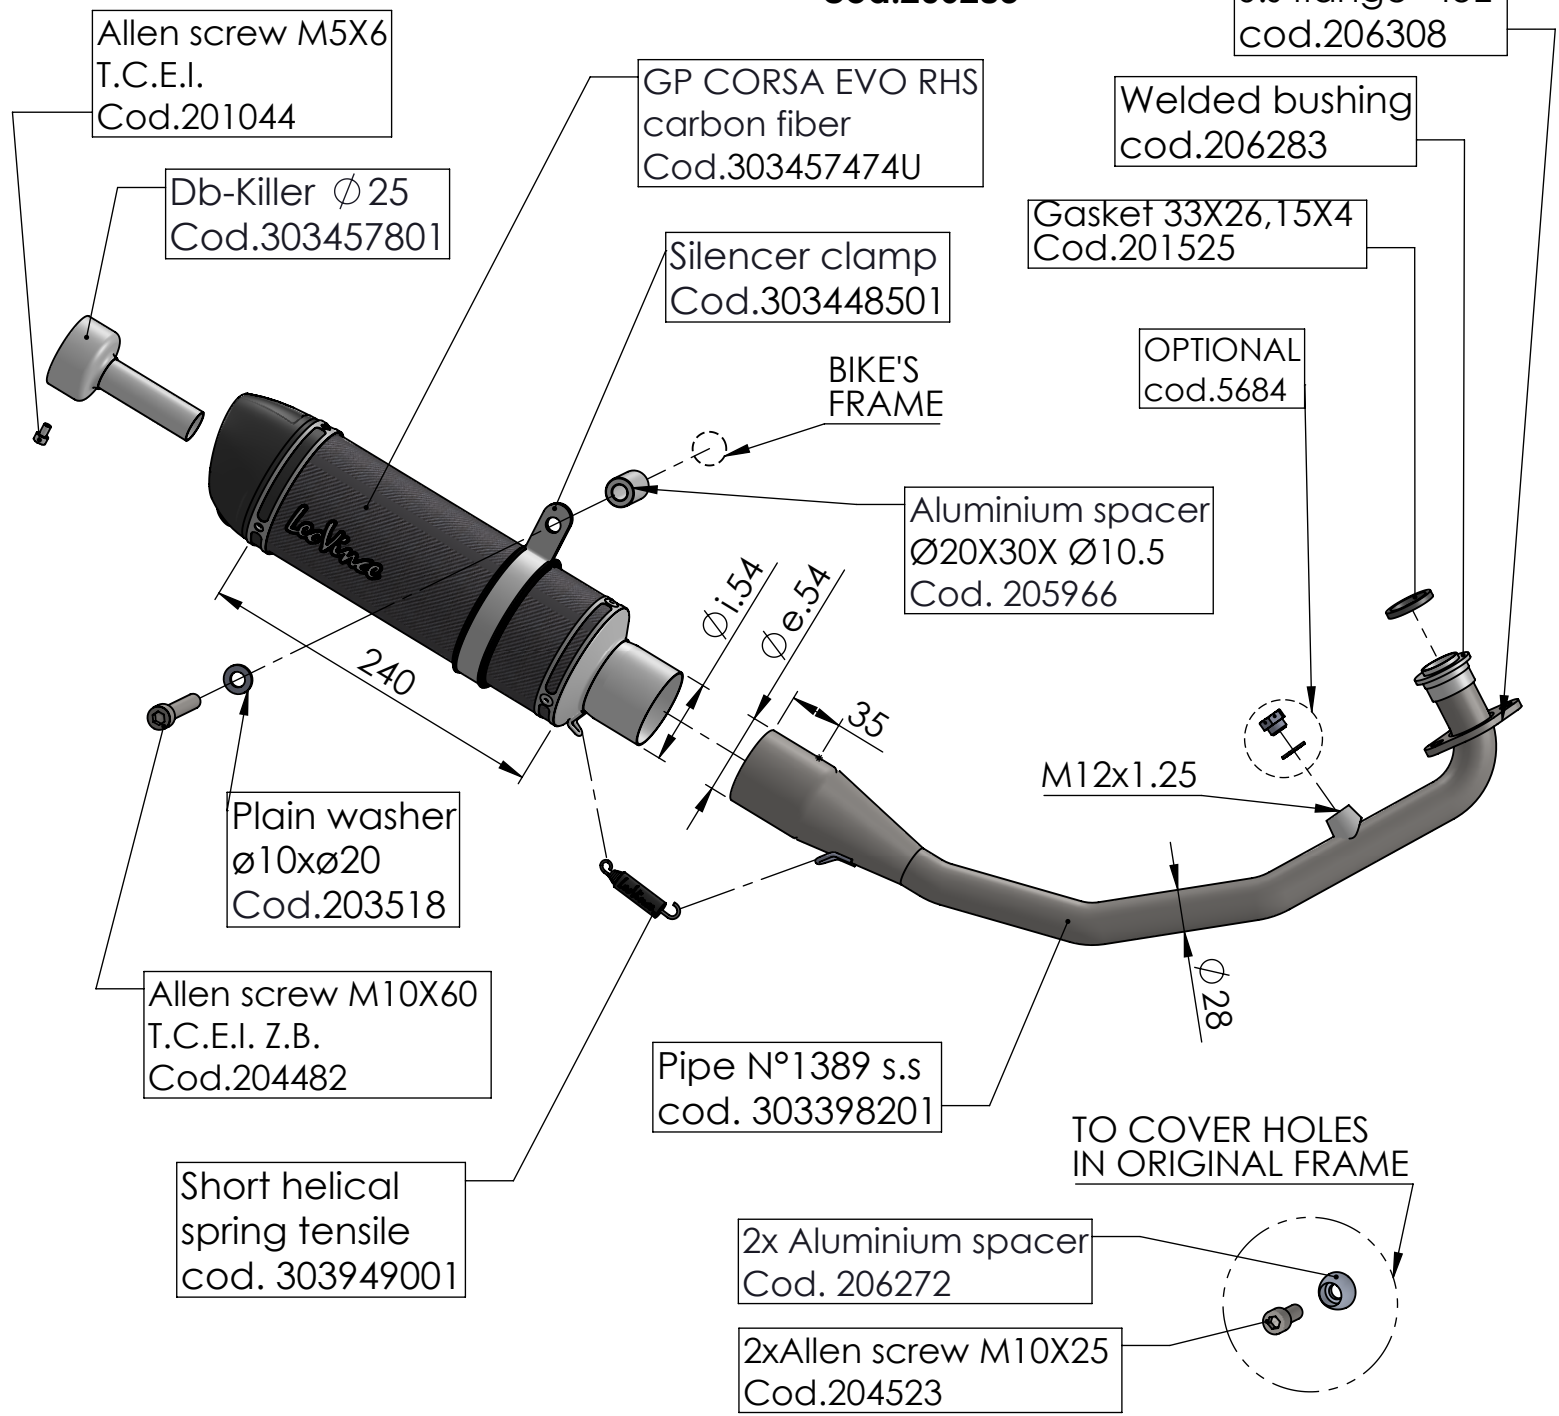

**Flange s.s. "43E"
cod.206308 sp.5mm**

**Bushing s.s.
cod.206283**

**S.s flange "43E"
cod.206308**

Allen screw M5X6
T.C.E.I.
Cod.201044

Db-Killer ϕ 25
Cod.303457801

GP CORSA EVO RHS
carbon fiber
Cod.303457474U

Silencer clamp
Cod.303448501

Welded bushing
cod.206283

Gasket 33X26,15X4
Cod.201525

BIKE'S
FRAME

OPTIONAL
cod.5684

Aluminium spacer
 ϕ 20X30X ϕ 10.5
Cod. 205966

Plain washer
 ϕ 10x ϕ 20
Cod.203518

M12x1.25

Allen screw M10X60
T.C.E.I. Z.B.
Cod.204482

Pipe N°1389 s.s.
cod. 303398201

TO COVER HOLES
IN ORIGINAL FRAME

Short helical
spring tensile
cod. 303949001

2x Aluminium spacer
Cod. 206272

2xAllen screw M10X25
Cod.204523

ART. 3398EU

HONDA PCX 125

FULL SYSTEM - GP CORSA EVO - CARBON