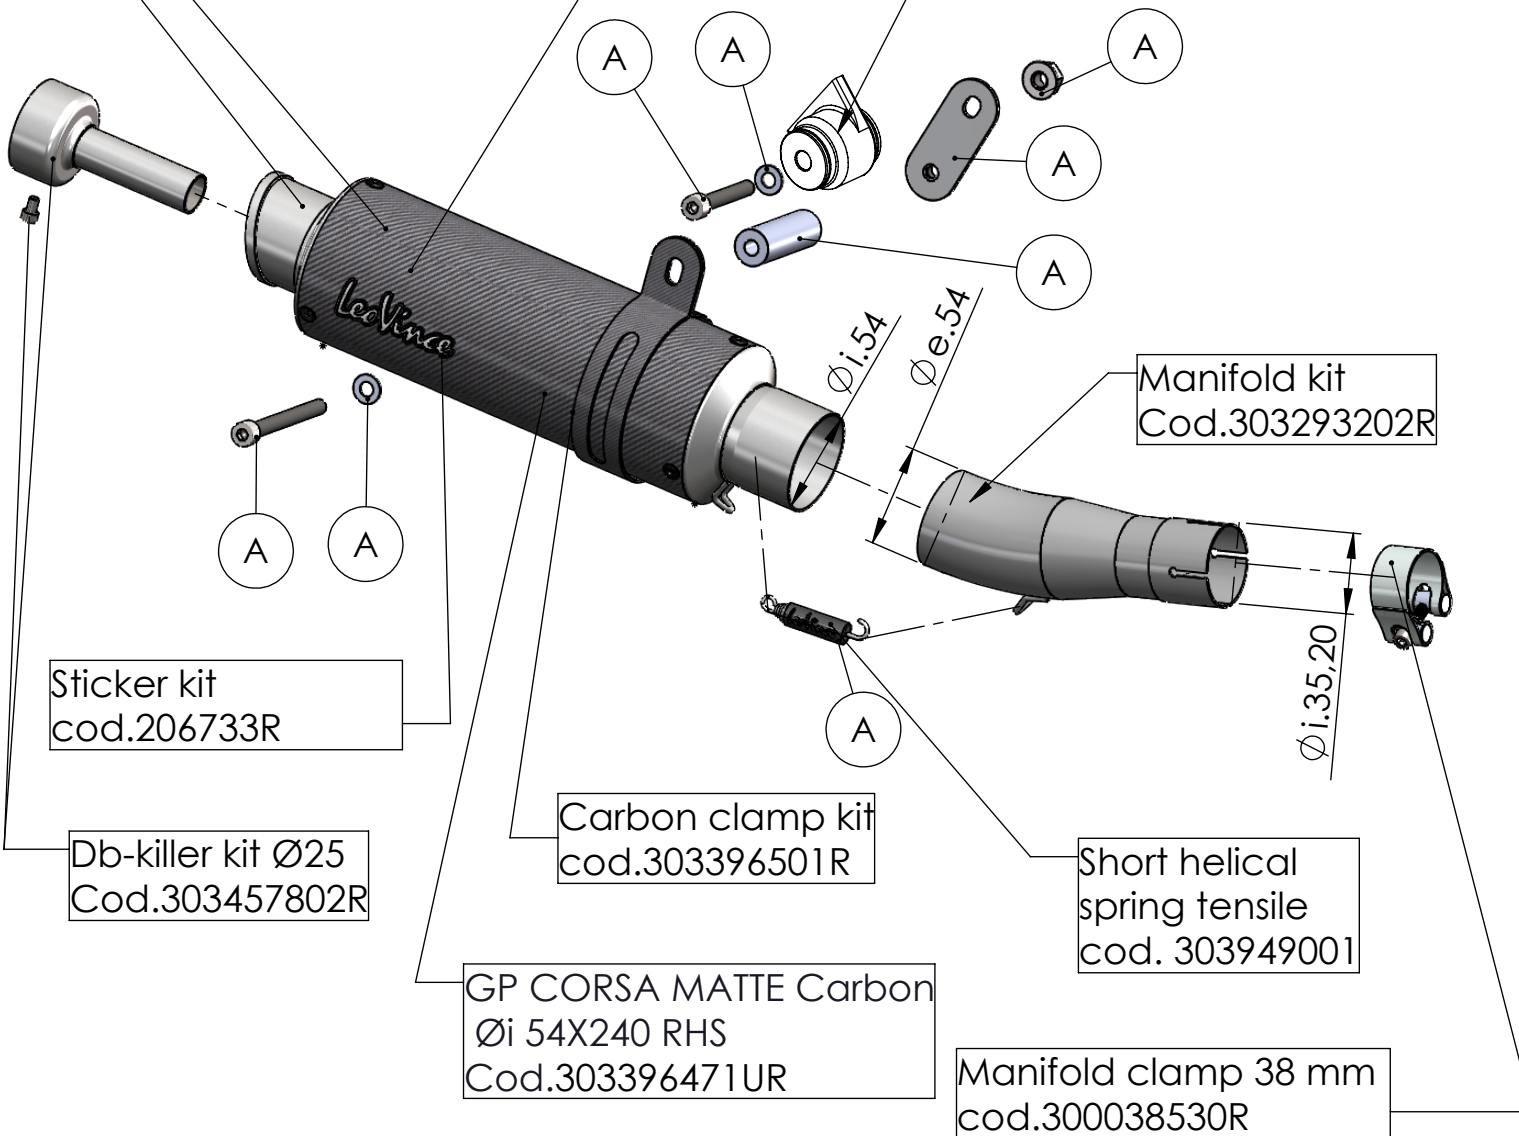

S.s end cup set
cod.303430711NR

Outer sleeve
replacement kit
cod.083457002MNR

Muffler repack kit
cod.414206R

PASSENGER'S RH FOOTBOARD

Manifold kit
Cod.303293202R

Sticker kit
cod.206733R

Db-killer kit $\phi 25$
Cod.303457802R

Carbon clamp kit
cod.303396501R

Short helical
spring tensile
cod. 303949001

GP CORSA MATTE Carbon
 ϕi 54X240 RHS
Cod.303396471UR

Manifold clamp 38 mm
cod.300038530R

ART. 3293MU - SPARE PARTS

KAWASAKI NINJA 250 R / NINJA 300 R / ABS / Z 250 / Z 300 / ABS

(A) FITTING KIT cod.303293601R