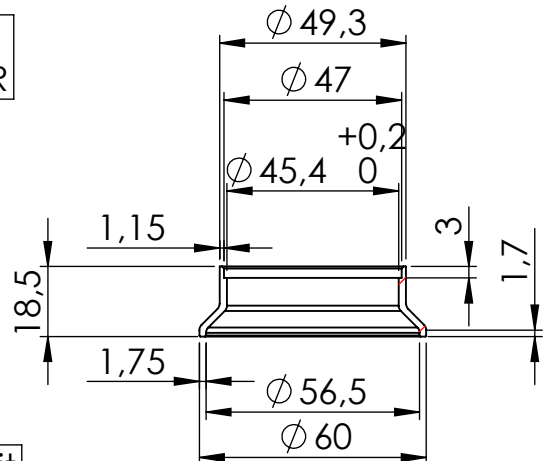

S.S. End Cap kit
P/N 303430711UR

dB-Killer Ø25 kit
P/N 303457802R

S.S. Bushing
P/N 206372

Carbon Muffler kit
P/N 303457473UR

S.S. Clamp kit
P/N 303439501R