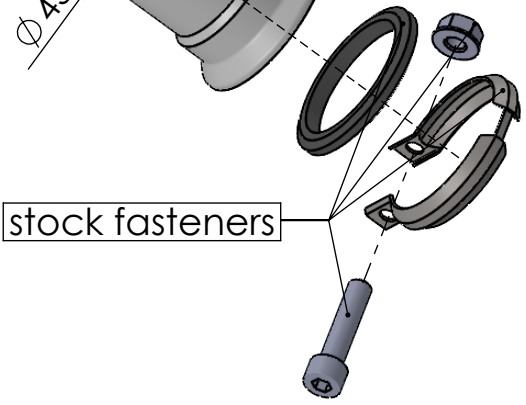

S.S. End Cap kit
P/N 303430711UR

dB-Killer Ø25 kit
P/N 303457802R

S.S. Bushing
P/N 206372

Carbon Muffler kit
P/N 303457473UR

S.S. Clamp kit
P/N 303439501R

stock washers

bike's frame

Outer Sleeve kit
P/N 083457002R

Wool Repack kit
P/N 414204R

Short Spring kit
P/N 303949001R

S.S. Pipe N°1460 kit
P/N 3015263202R

S.S. Welded Bushing
P/N 206372

stock fasteners

Ⓐ Fitting kit: P/N 3015263601R

ART. 15502U - SPARE PARTS

KTM DUKE 125 / 390
KTM RC 125 / 390

SLIP-ON - GP CORSA - CARBON