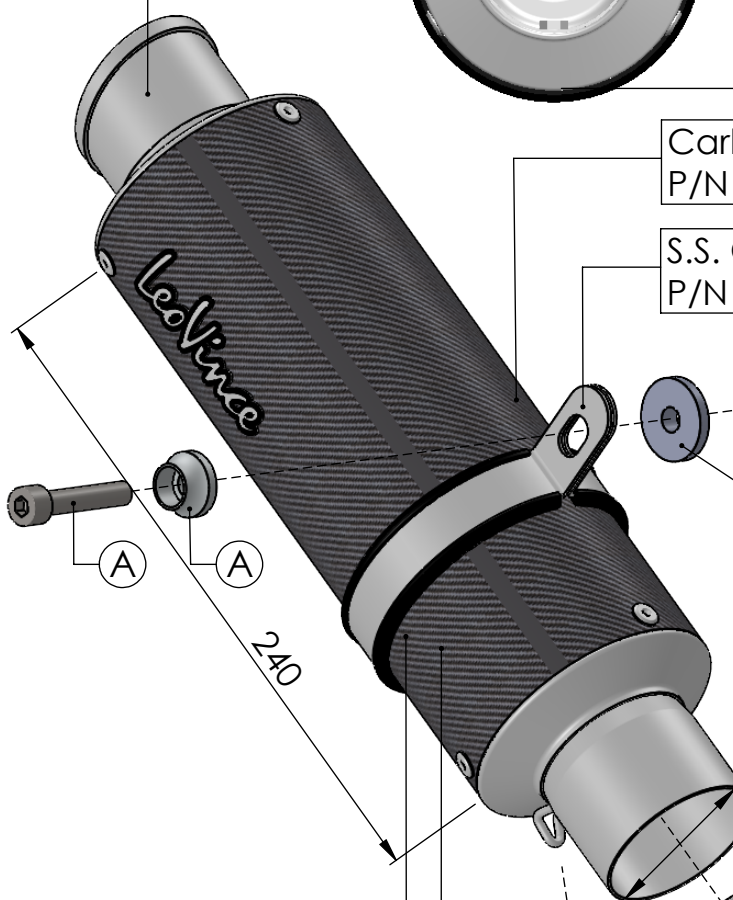

S.S. End Cap kit
P/N 303430711UR

dB-Killer Ø25 kit
P/N 303457802R

S.S. Bushing
P/N 206372

Carbon Muffler kit
P/N 303457473UR

S.S. Clamp kit
P/N 303439501R

stock washers

bike's frame

Outer Sleeve kit
P/N 083457002R

Wool Repack kit
P/N 414204R

Short Spring kit
P/N 303949001R

S.S. Pipe N°1460 kit
P/N 3015263202R

S.S. Welded Bushing
P/N 206372

stock fasteners

Ⓐ Fitting kit: P/N 3015263601R

ART. 15502U - SPARE PARTS

KTM DUKE 125 / 390
KTM RC 125 / 390

SLIP-ON - GP CORSA - CARBON