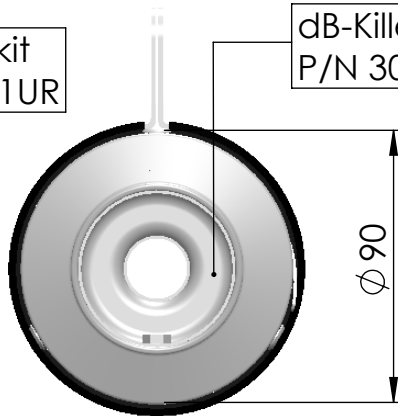

S.S. End Cap kit
P/N 303430711UR

dB-Killer Ø25 kit
P/N 303457802R

S.S. Bushing
P/N 206372

Carbon Muffler kit
P/N 303457473UR

S.S. Clamp kit
P/N 303439501R

stock washers

bike's frame

Outer Sleeve kit
P/N 083457002R

Wool Repack kit
P/N 414204R

Short Spring kit
P/N 303949001R

S.S. Pipe N°1460 kit
P/N 3015263202R

S.S. Welded Bushing
P/N 206372

stock fasteners

Ⓐ Fitting kit: P/N 3015263601R

ART. 15502U - SPARE PARTS

KTM DUKE 125 / 390
KTM RC 125 / 390

SLIP-ON - GP CORSA - CARBON