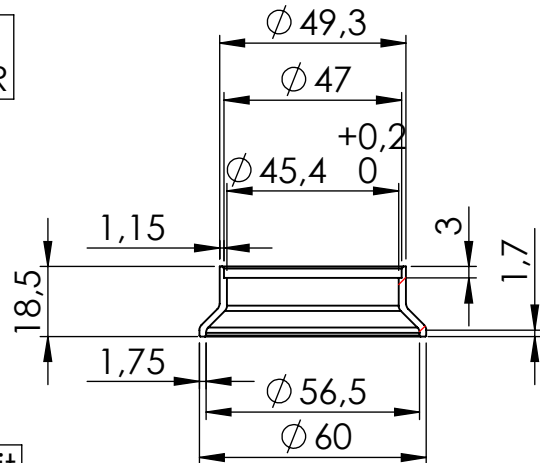

S.S. End Cap kit  
P/N 303430711UR

dB-Killer Ø25 kit  
P/N 303457802R

S.S. Bushing  
P/N 206372

Carbon Muffler kit  
P/N 303396471UR

S.S. Clamp kit  
P/N 303396501R

stock washers

bike's frame

øi.54

ØE.54▽30

Ø54

Ø45

Outer Sleeve kit  
P/N 083457002MR

Wool Repack kit  
P/N 414204R

Short Spring kit  
P/N 303949001R

S.S. Pipe N°1460 kit  
P/N 3015263202R

S.S. Welded Bushing  
P/N 206372

stock fasteners

Ⓐ Fitting kit: P/N 3015263601R

## ART. 15502MU - SPARE PARTS

KTM DUKE 125 / 390

KTM RC 125 / 390

SLIP-ON - GP CORSA MATTE - CARBON