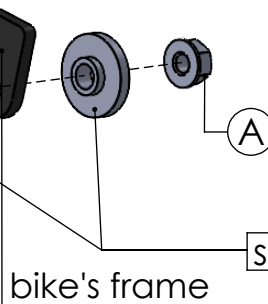

stock washers

bike's frame

øi.54

ØE.54▽30

Ø54

Ø45

Outer Sleeve kit
P/N 083457002MR

Wool Repack kit
P/N 414204R

Short Spring kit
P/N 303949001R

S.S. Pipe N°1460 kit
P/N 3015263202R

S.S. Welded Bushing
P/N 206372