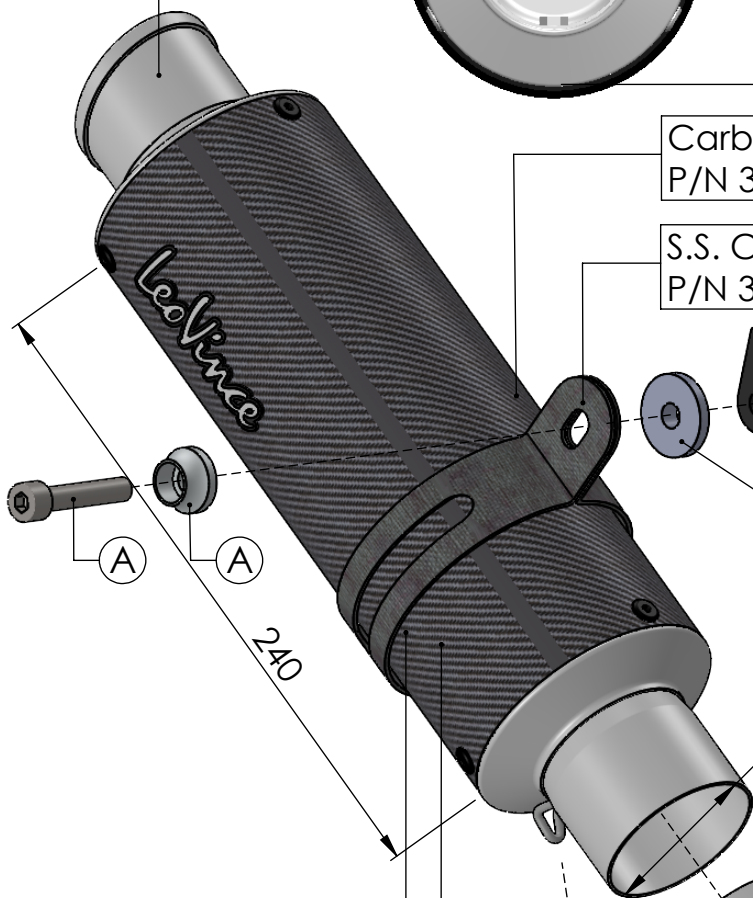

S.S. End Cap kit  
P/N 303430711UR

dB-Killer Ø25 kit  
P/N 303457802R

S.S. Bushing  
P/N 206372

Carbon Muffler kit  
P/N 303396471UR

S.S. Clamp kit  
P/N 303396501R

stock washers

bike's frame

øi.54

ØE.54▽30

Ø54

Ø45

Outer Sleeve kit  
P/N 083457002MR

Wool Repack kit  
P/N 414204R

Short Spring kit  
P/N 303949001R

S.S. Pipe N°1460 kit  
P/N 3015263202R

S.S. Welded Bushing  
P/N 206372

stock fasteners

Ⓐ Fitting kit: P/N 3015263601R

## ART. 15502MU - SPARE PARTS

KTM DUKE 125 / 390

KTM RC 125 / 390

SLIP-ON - GP CORSA MATTE - CARBON