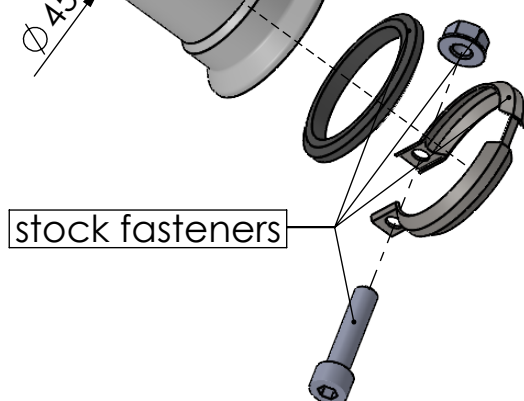

ØE.54▽30

Ø54

Ø45

Outer Sleeve kit  
P/N 083457002MR

Wool Repack kit  
P/N 414204R

Short Spring kit  
P/N 303949001R

S.S. Pipe N°1460 kit  
P/N 3015263202R

S.S. Welded Bushing  
P/N 206372

stock fasteners

Ⓐ Fitting kit: P/N 3015263601R