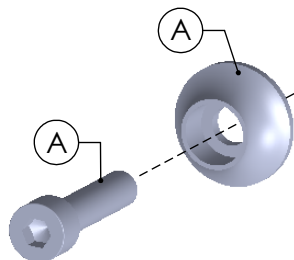

S.S. End Cap kit  
P/N 3015400701R

Titanium Muffler kit  
P/N 3015408471R

bike's frame

Wool Re-Pack kit  
P/N 414208R

23

160

S.S. Clamp kit  
 $\phi 57$   
P/N 300057530R

Titanium Outer Sleeve kit  
P/N 0815405012R

(A) Fixing kit P/N 3015408601R

$\phi i.54,5$   
 $\nabla 35$

# ART. 15408TU - SPARE PARTS

Yamaha YZF-R1/M

SLIP-ON LV CORSA TITANIUM