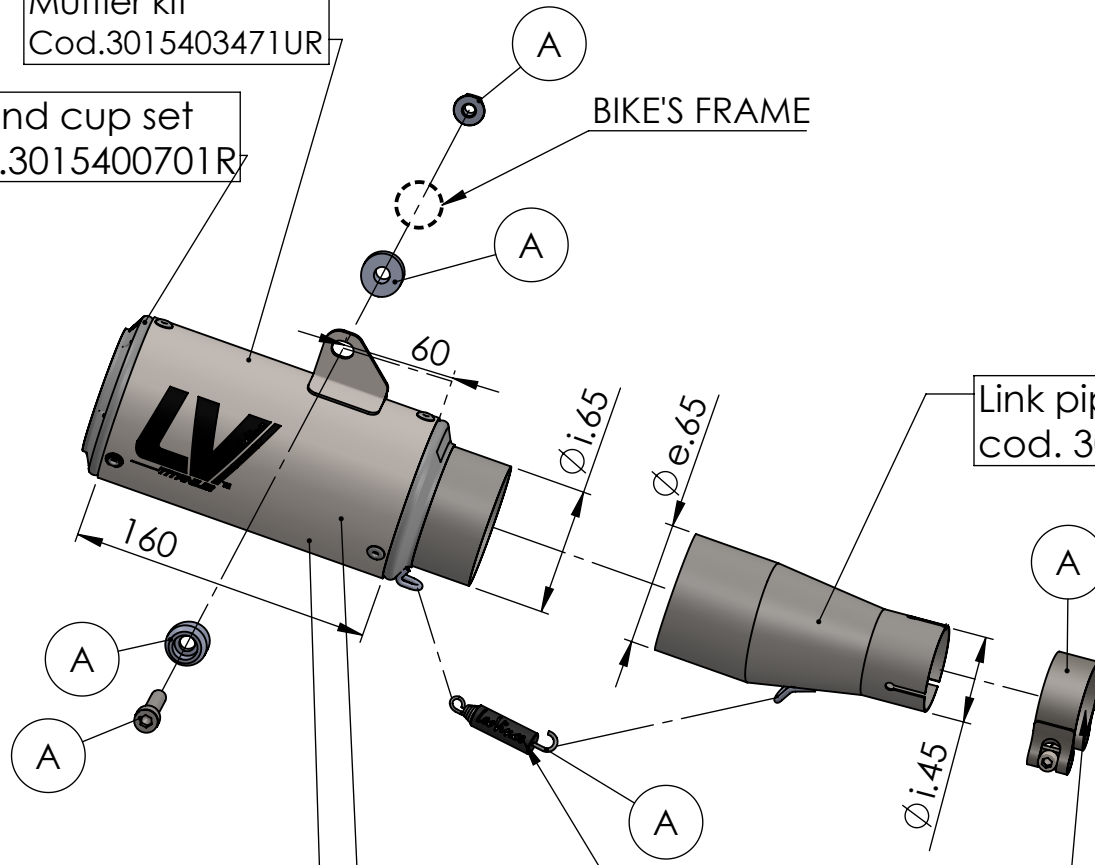

Muffler kit
Cod.3015403471UR

S.s end cup set
cod.3015400701R

BIKE'S FRAME

Link pipe
cod. 3015403202R

REMOVE THE ORIGINAL PARTS

Strap in S.s.Ø49
Cod.300049530R

Outer sleeve
replacement kit
cod.3015403013R

Muffler repack kit
cod.414208R

Short helical
spring tensile
cod. 303949001R

ART. 15403TU - SPARE PARTS

YAMAHA YZF - R6

Ⓐ FITTING KIT cod.3015403601R