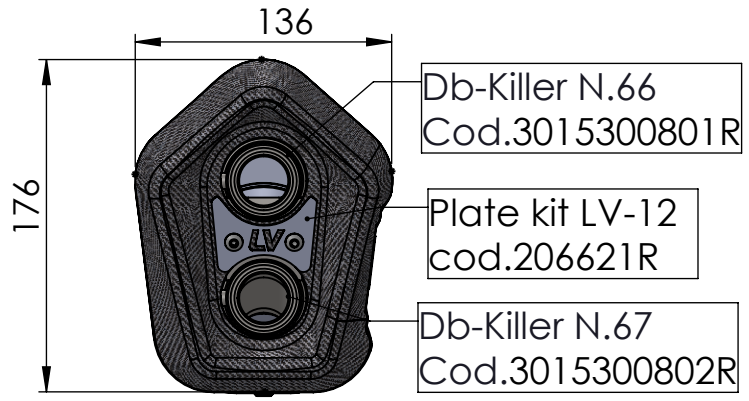

Carbon end cup set
cod.3015300701R

LV LV12
e49 00007G
E49 92R-02 0001

Spring and rubber
replacement kit
Cod.303949001R

ART. 15306 - SPARE PARTS

BMW R 1250 R / RS
(Fits with original panniers) (Fits with original centre stand)

(A) FITTING KIT cod.3015306601R (B) CARBON COVER KIT cod.3015306001R