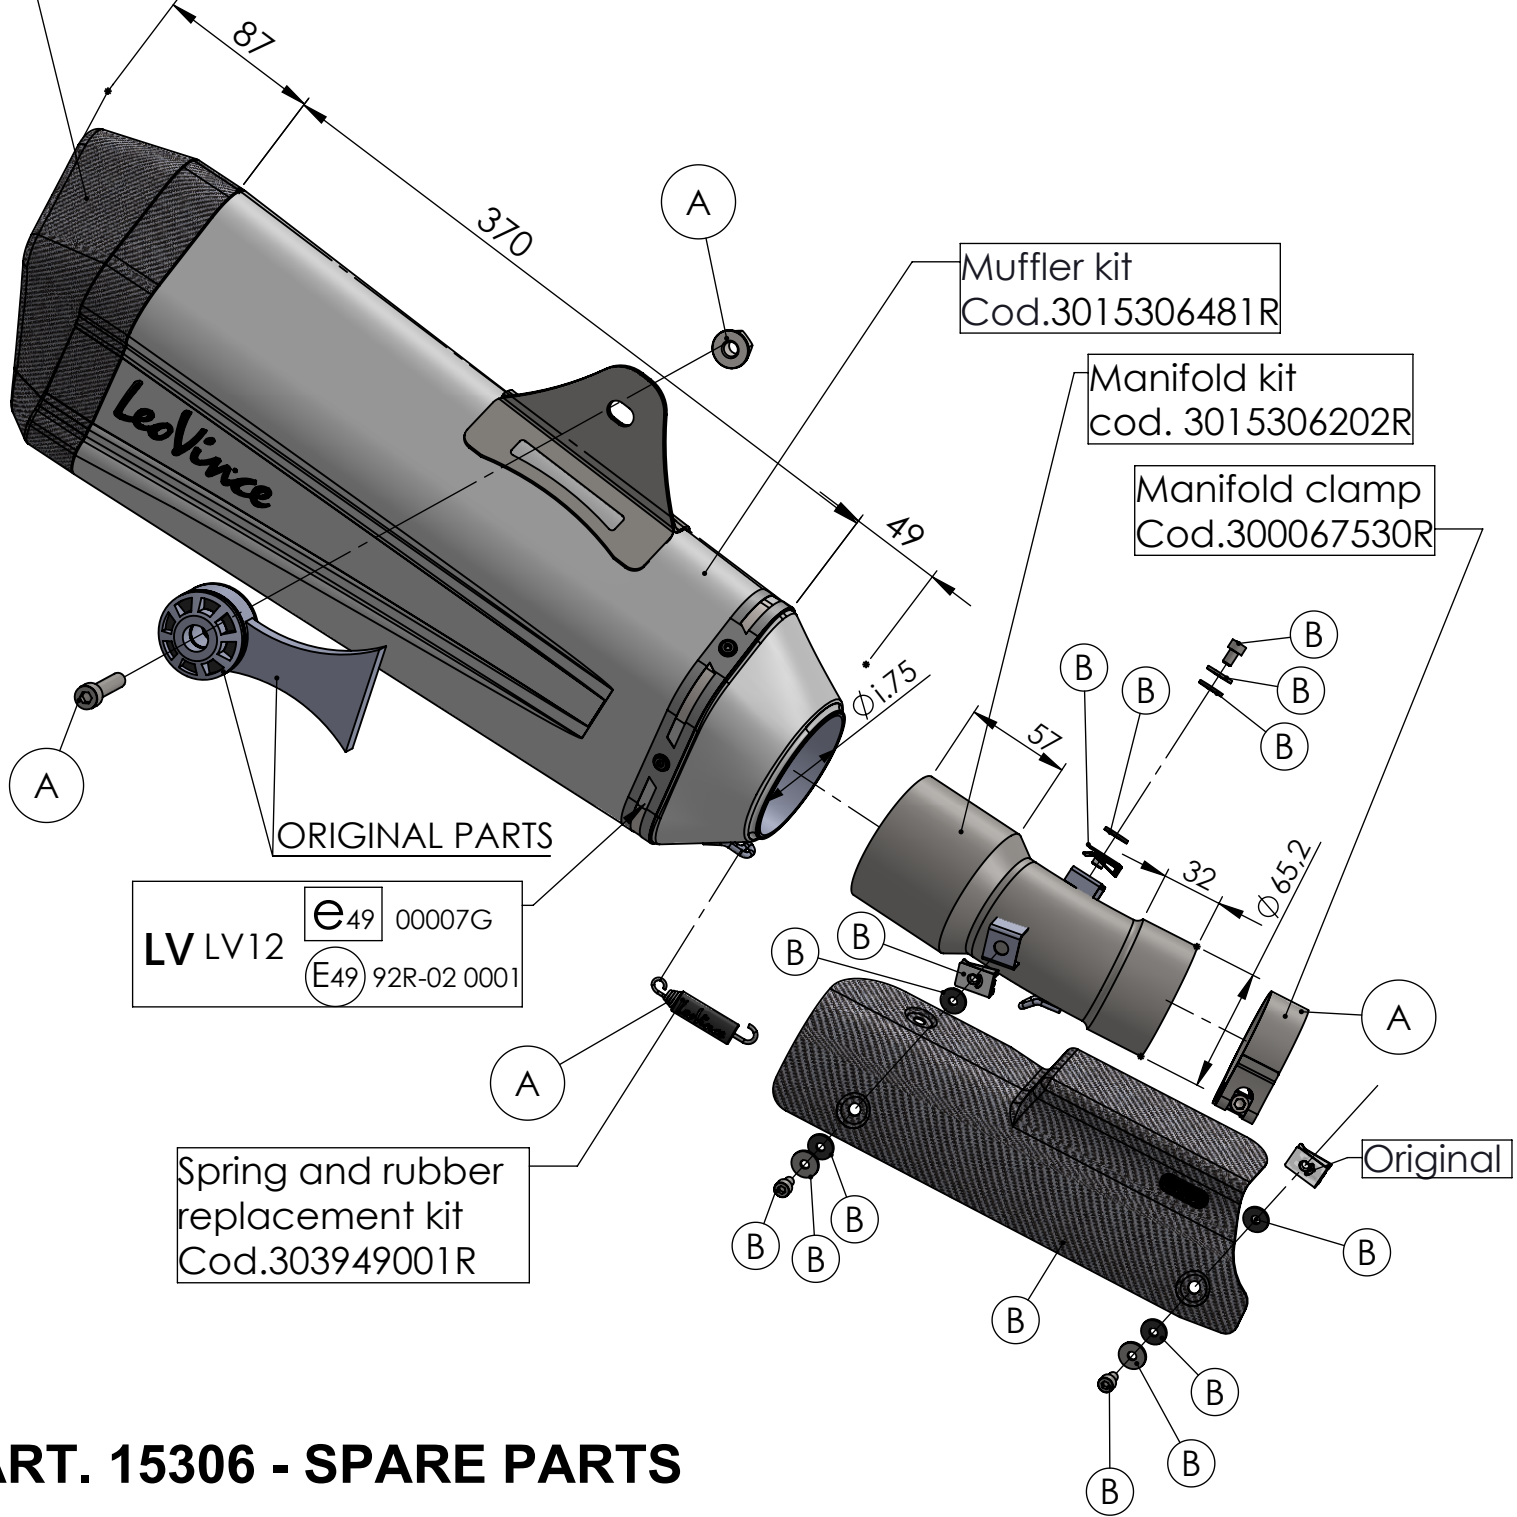

Carbon end cup set
cod.3015300701R

LV LV12
e49 00007G
E49 92R-02 0001

Spring and rubber
replacement kit
Cod.303949001R

ART. 15306 - SPARE PARTS

BMW R 1250 R / RS
(Fits with original panniers) (Fits with original centre stand)

(A) FITTING KIT cod.3015306601R (B) CARBON COVER KIT cod.3015306001R