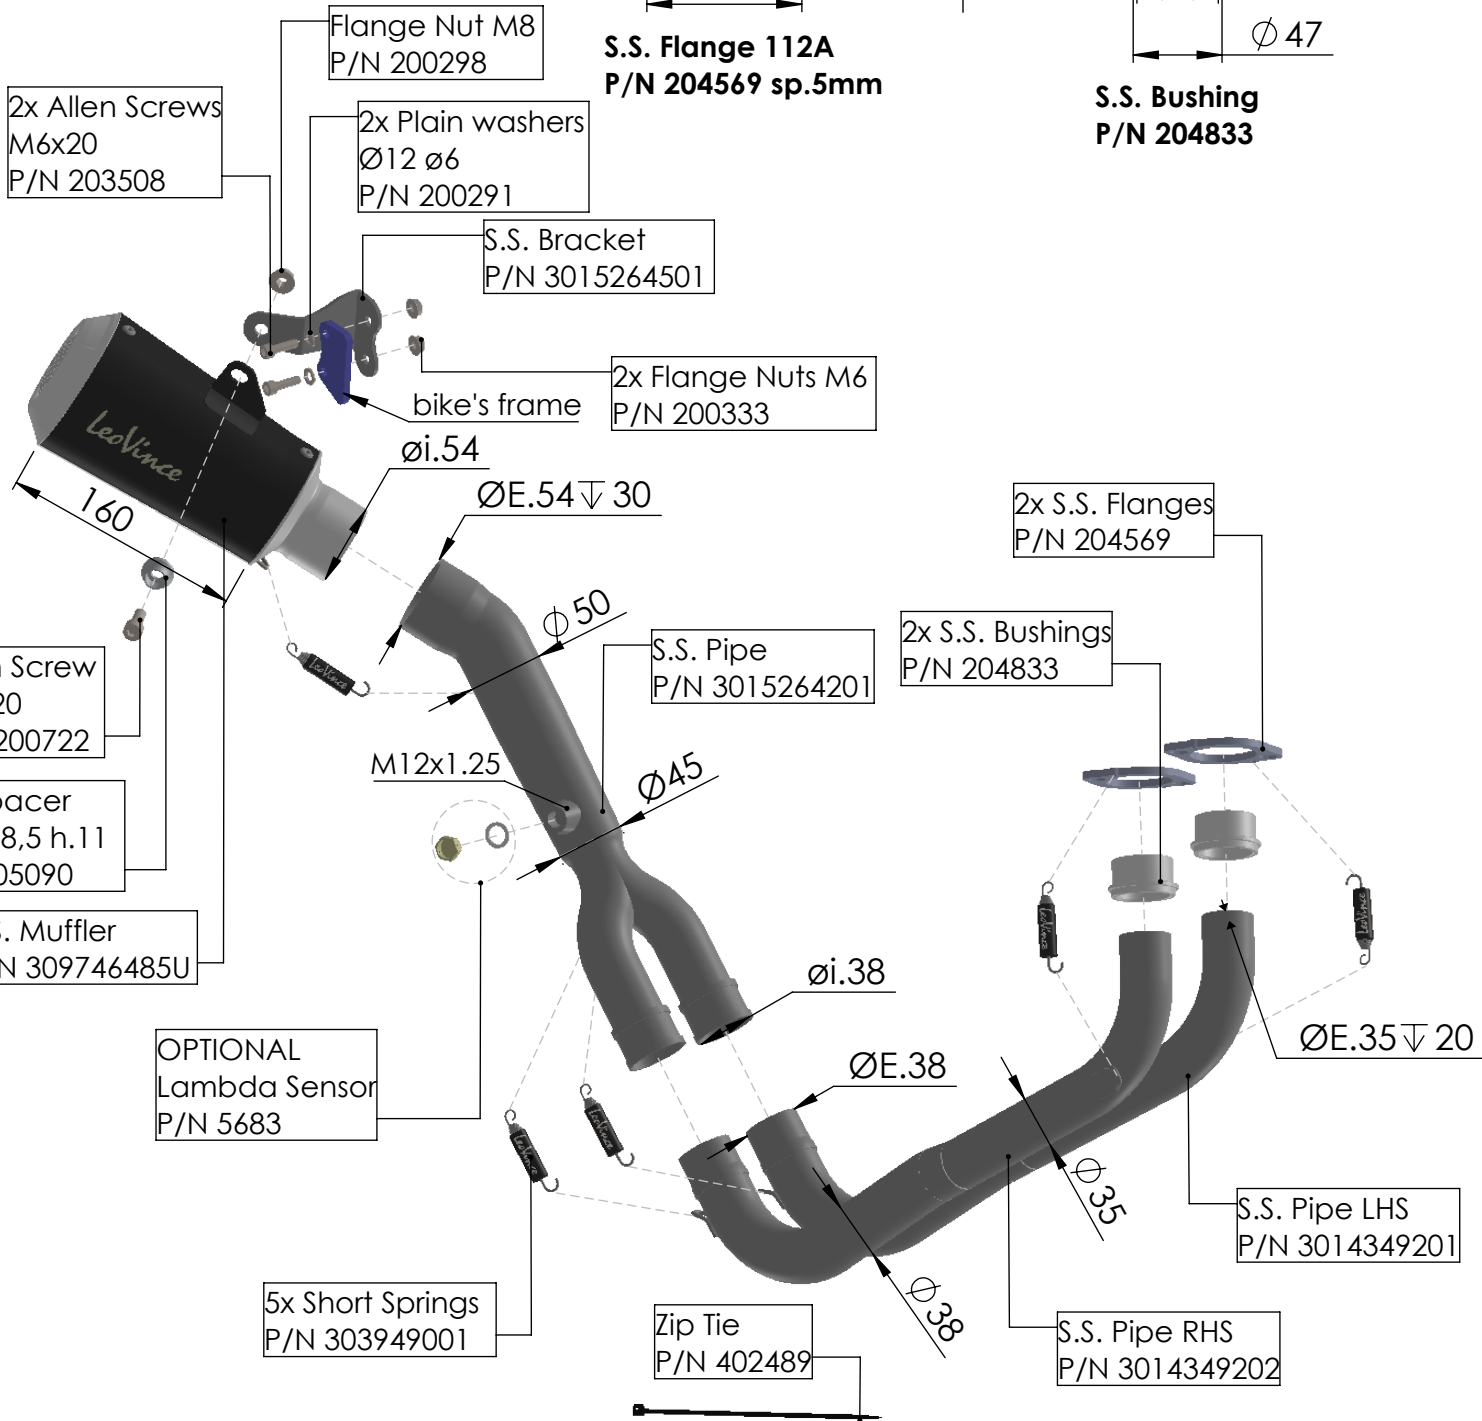

S.S. Flange 112A
P/N 204569 sp.5mm

S.S. Bushing
P/N 204833

WARNING

ECU must be remapped

ART. 15264BU

YAMAHA MT-07 / XSR 700 / YZF-R7 (also fits on 35kW)

SLIP-ON LV-10 BLACK EDITION