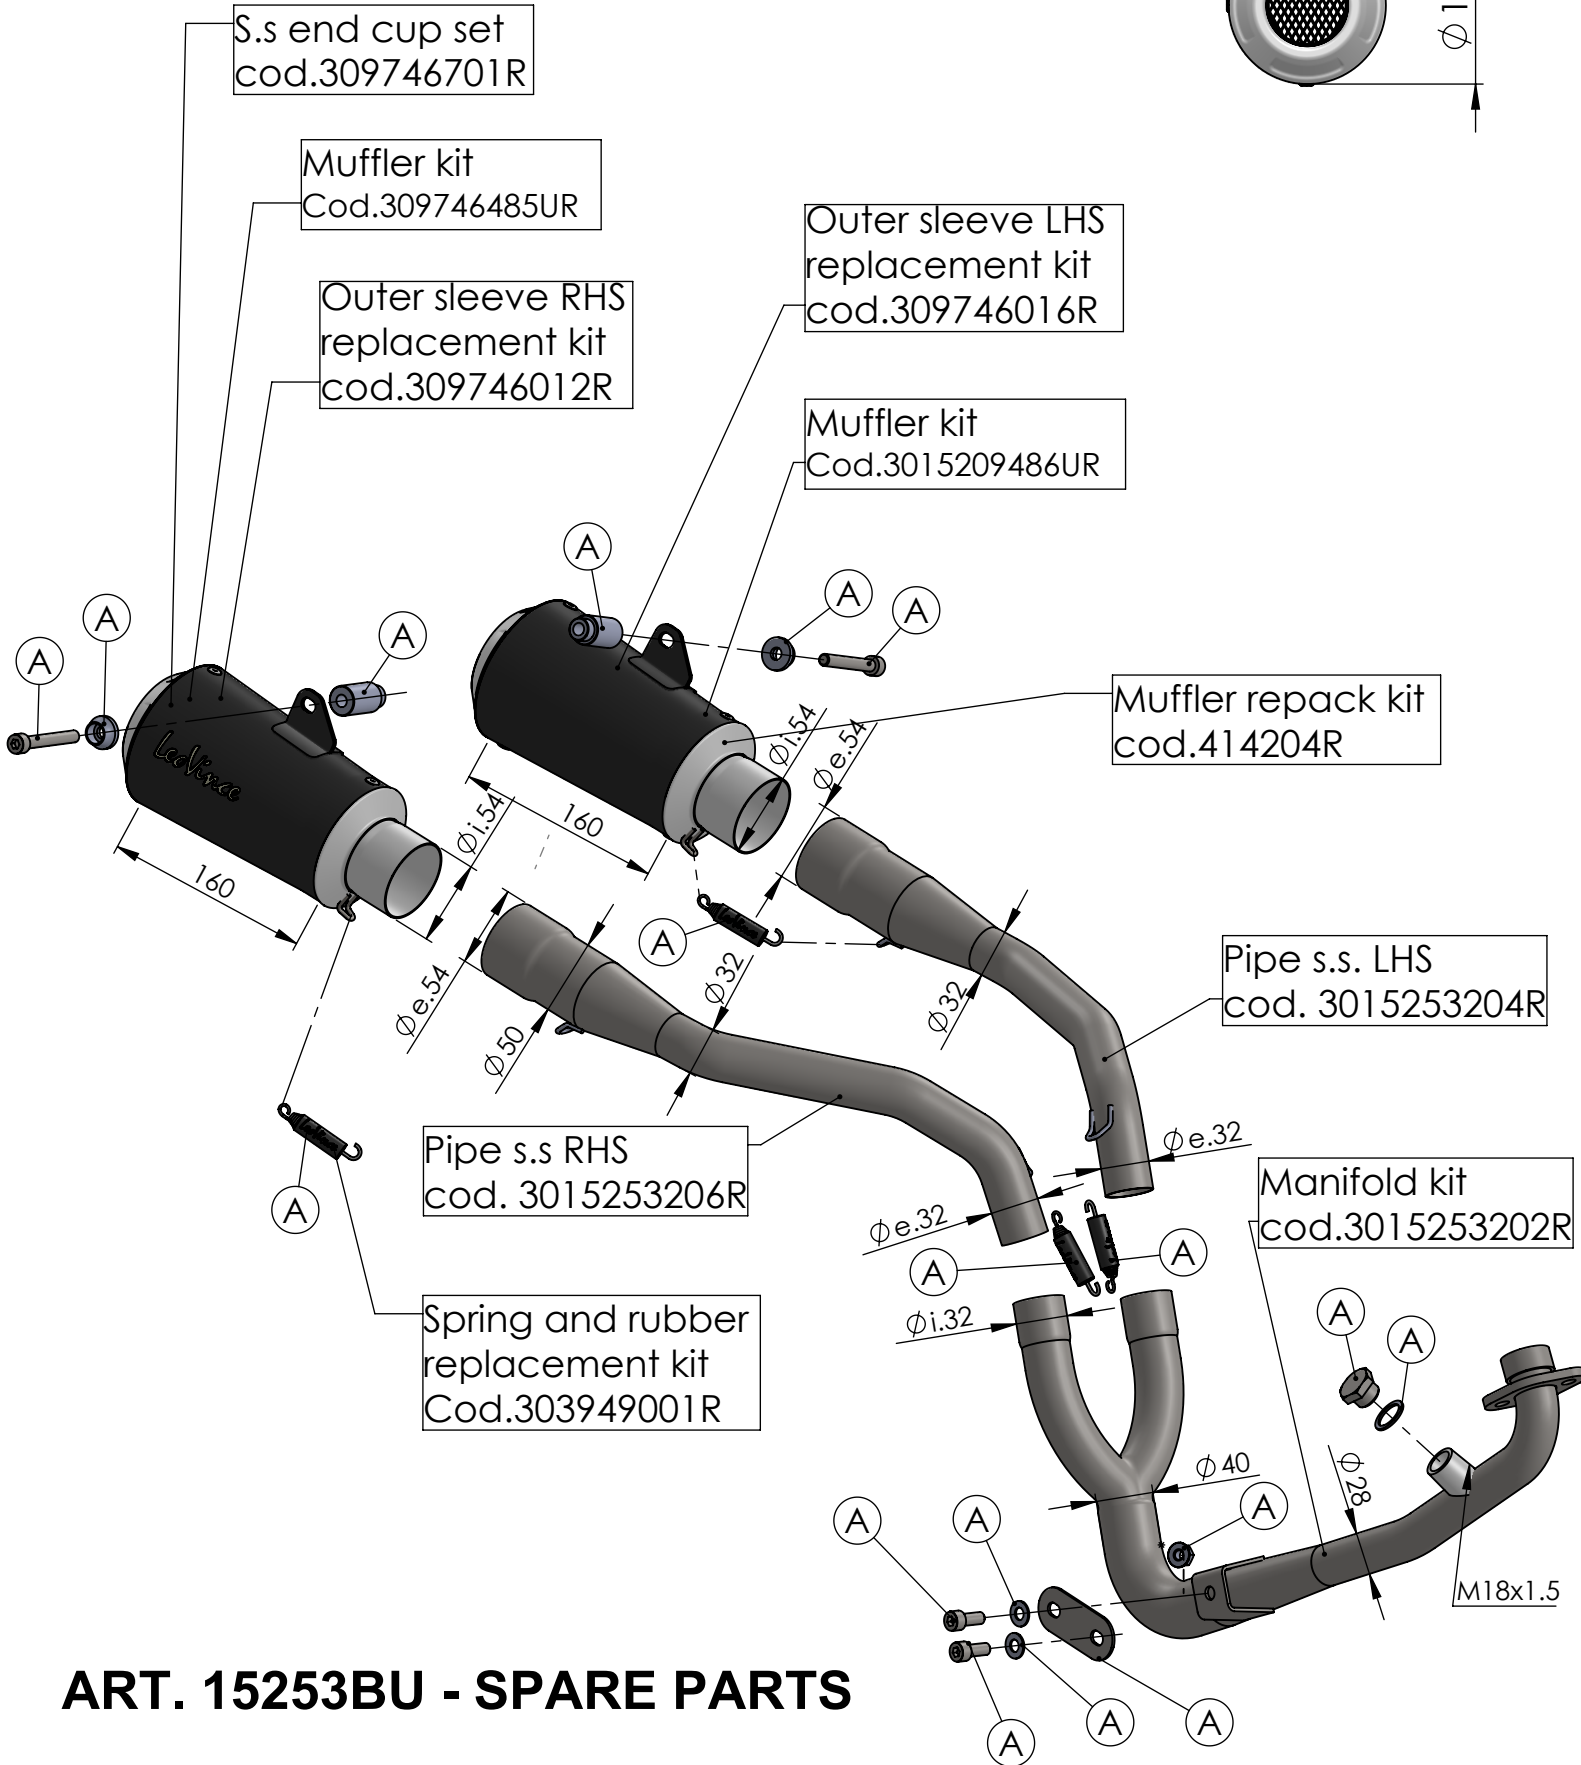

WARNING:

The stock indicators have to be removed in order to install the exhaust

ART. 15253BU - SPARE PARTS

HONDA MSX 125 / GROM

(A) FITTING KIT cod.3015253601R