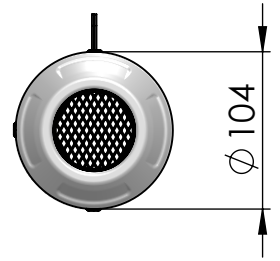

WARNING:

The stock indicators have to be removed in order to install the exhaust

ART. 15253BU - SPARE PARTS

HONDA MSX 125 / GROM

(A) FITTING KIT cod.3015253601R