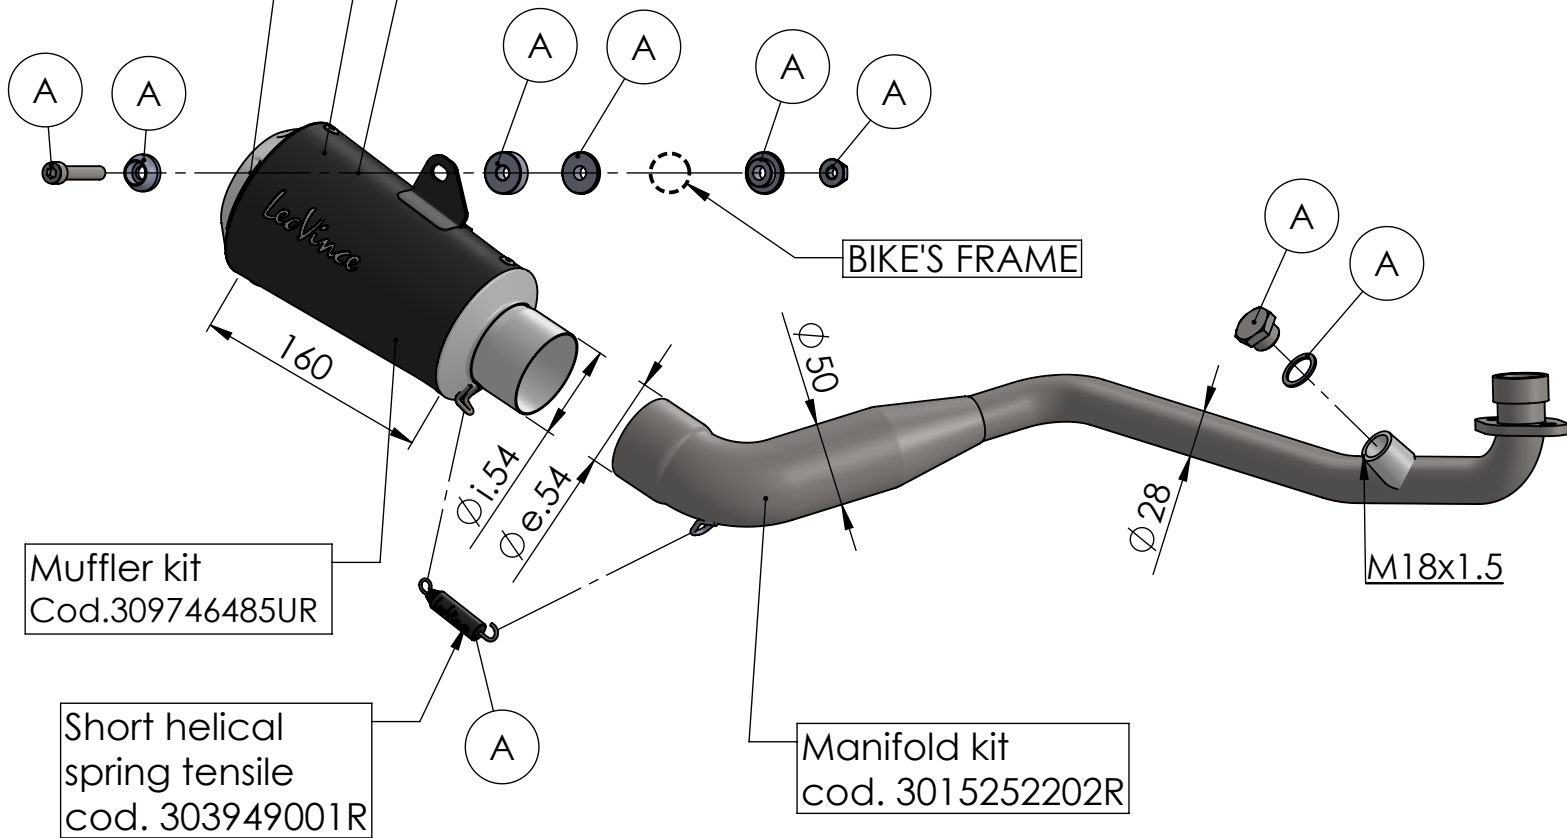

S.s end cup set
cod.309746701R

Outer sleeve
replacement kit
cod.309746012R

Muffler repack kit
cod.414204R

Muffler kit
Cod.309746485UR

Short helical
spring tensile
cod. 303949001R

Manifold kit
cod. 3015252202R

ART. 15252BU - SPARE PARTS

HONDA MSX 125 / GROM

Ⓐ FITTING KIT cod.3015252601R