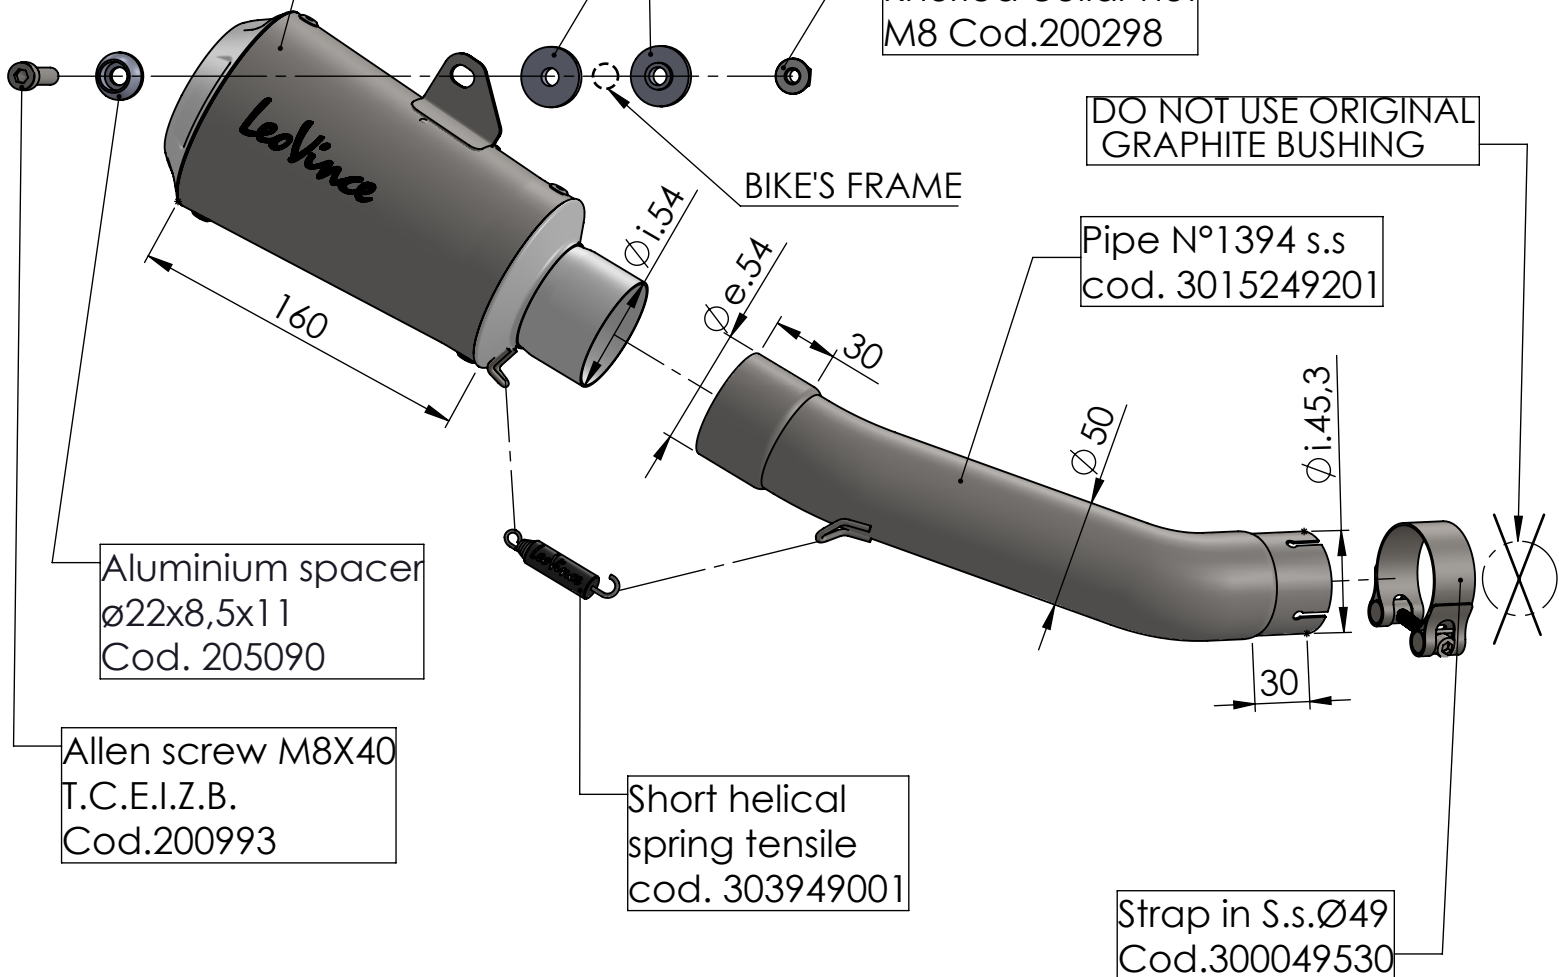

LV-10 Silencer RHS
stainless steel
Cod.309746481U

ORIGINAL SPACER

Knurled collar nut
M8 Cod.200298

DO NOT USE ORIGINAL
GRAPHITE BUSHING

Pipe N°1394 s.s
cod. 3015249201

BIKE'S FRAME

Aluminium spacer
ø22x8,5x11
Cod. 205090

Allen screw M8X40
T.C.E.I.Z.B.
Cod.200993

Short helical
spring tensile
cod. 303949001

Strap in S.s.Ø49
Cod.300049530

ART. 15249U

KTM DUKE 125 / DUKE 390

SLIP-ON - LV-10 - STAINLESS STEEL