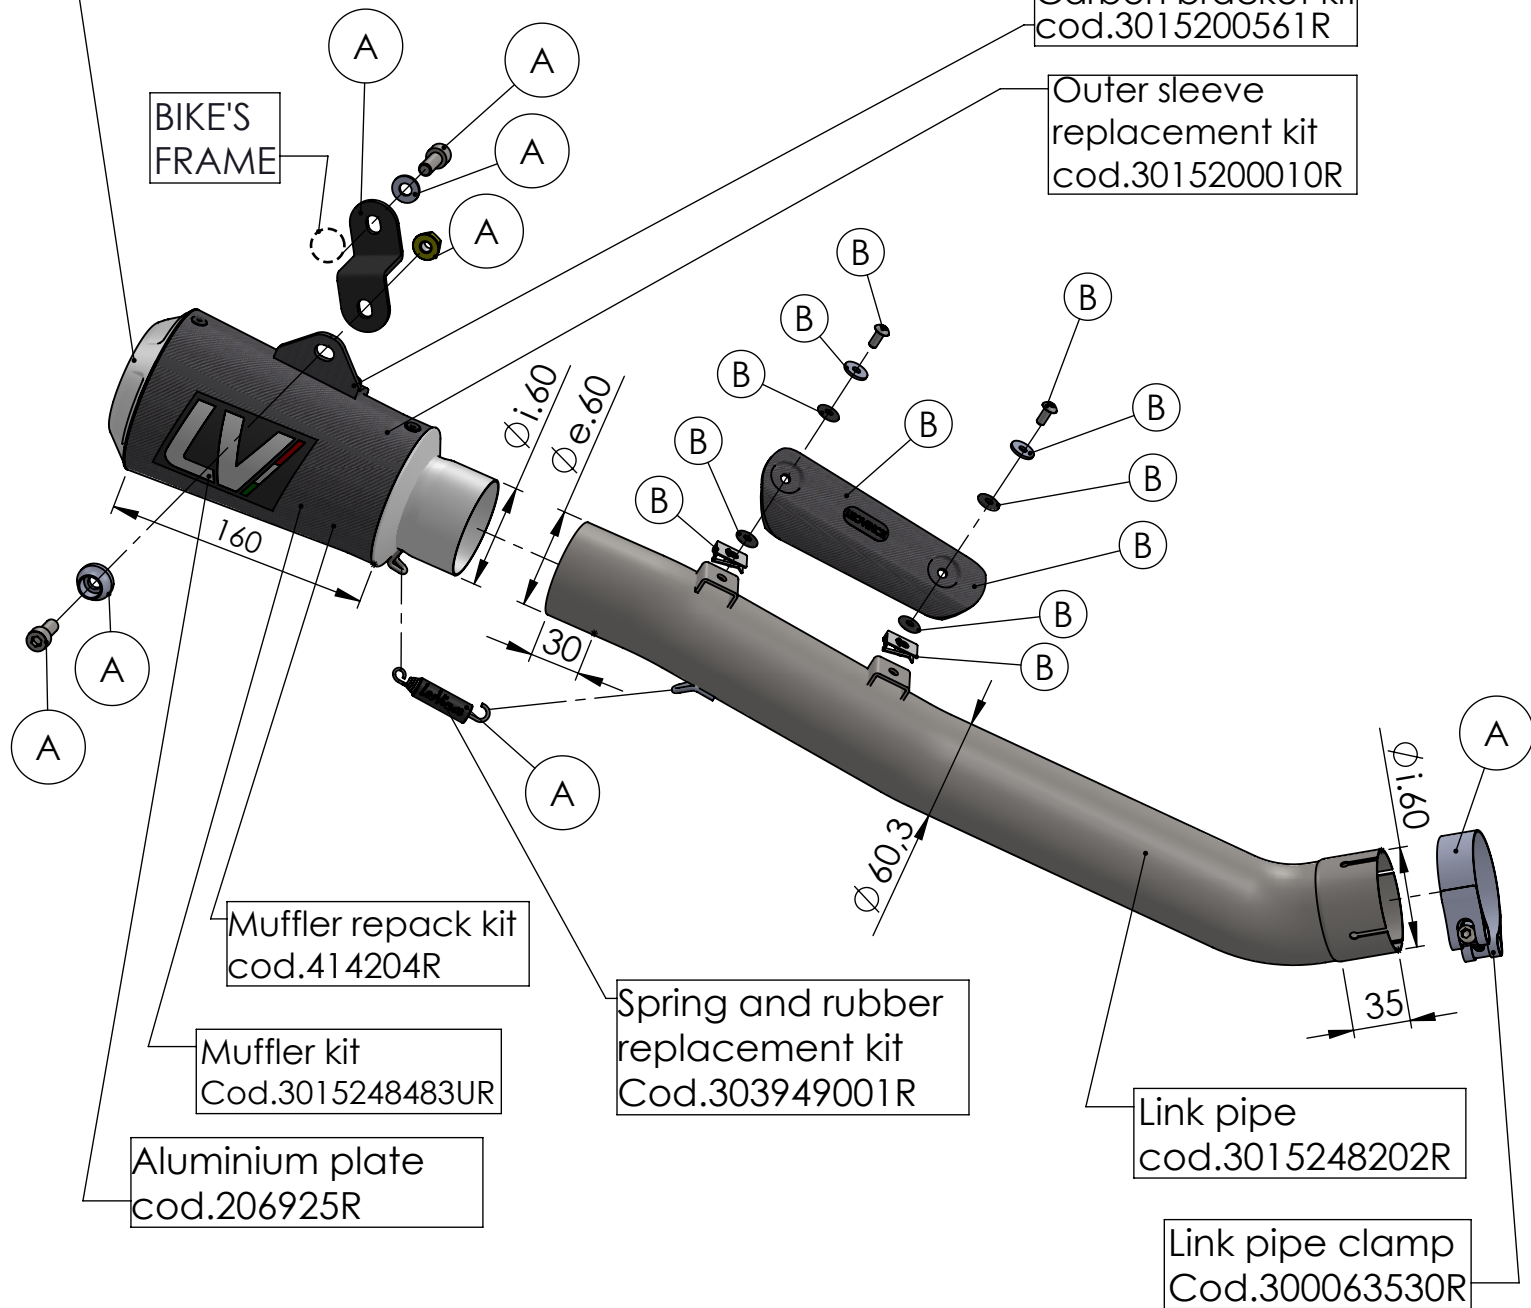

S.s end cup set  
cod.3015229701R

Carbon bracket kit  
cod.3015200561R

Outer sleeve  
replacement kit  
cod.3015200010R

BIKE'S  
FRAME

Muffler repack kit  
cod.414204R

Muffler kit  
Cod.3015248483UR

Aluminium plate  
cod.206925R

Spring and rubber  
replacement kit  
Cod.303949001R

Link pipe  
cod.3015248202R

Link pipe clamp  
Cod.300063530R

## ART. 15248CU - SPARE PARTS

APRILIA RSV4 1100 / FACTORY - TUONO V4 1100 / FACTORY

(A) FITTING KIT cod.3015248601R

(B) CARBON COVER KIT cod.308720001R