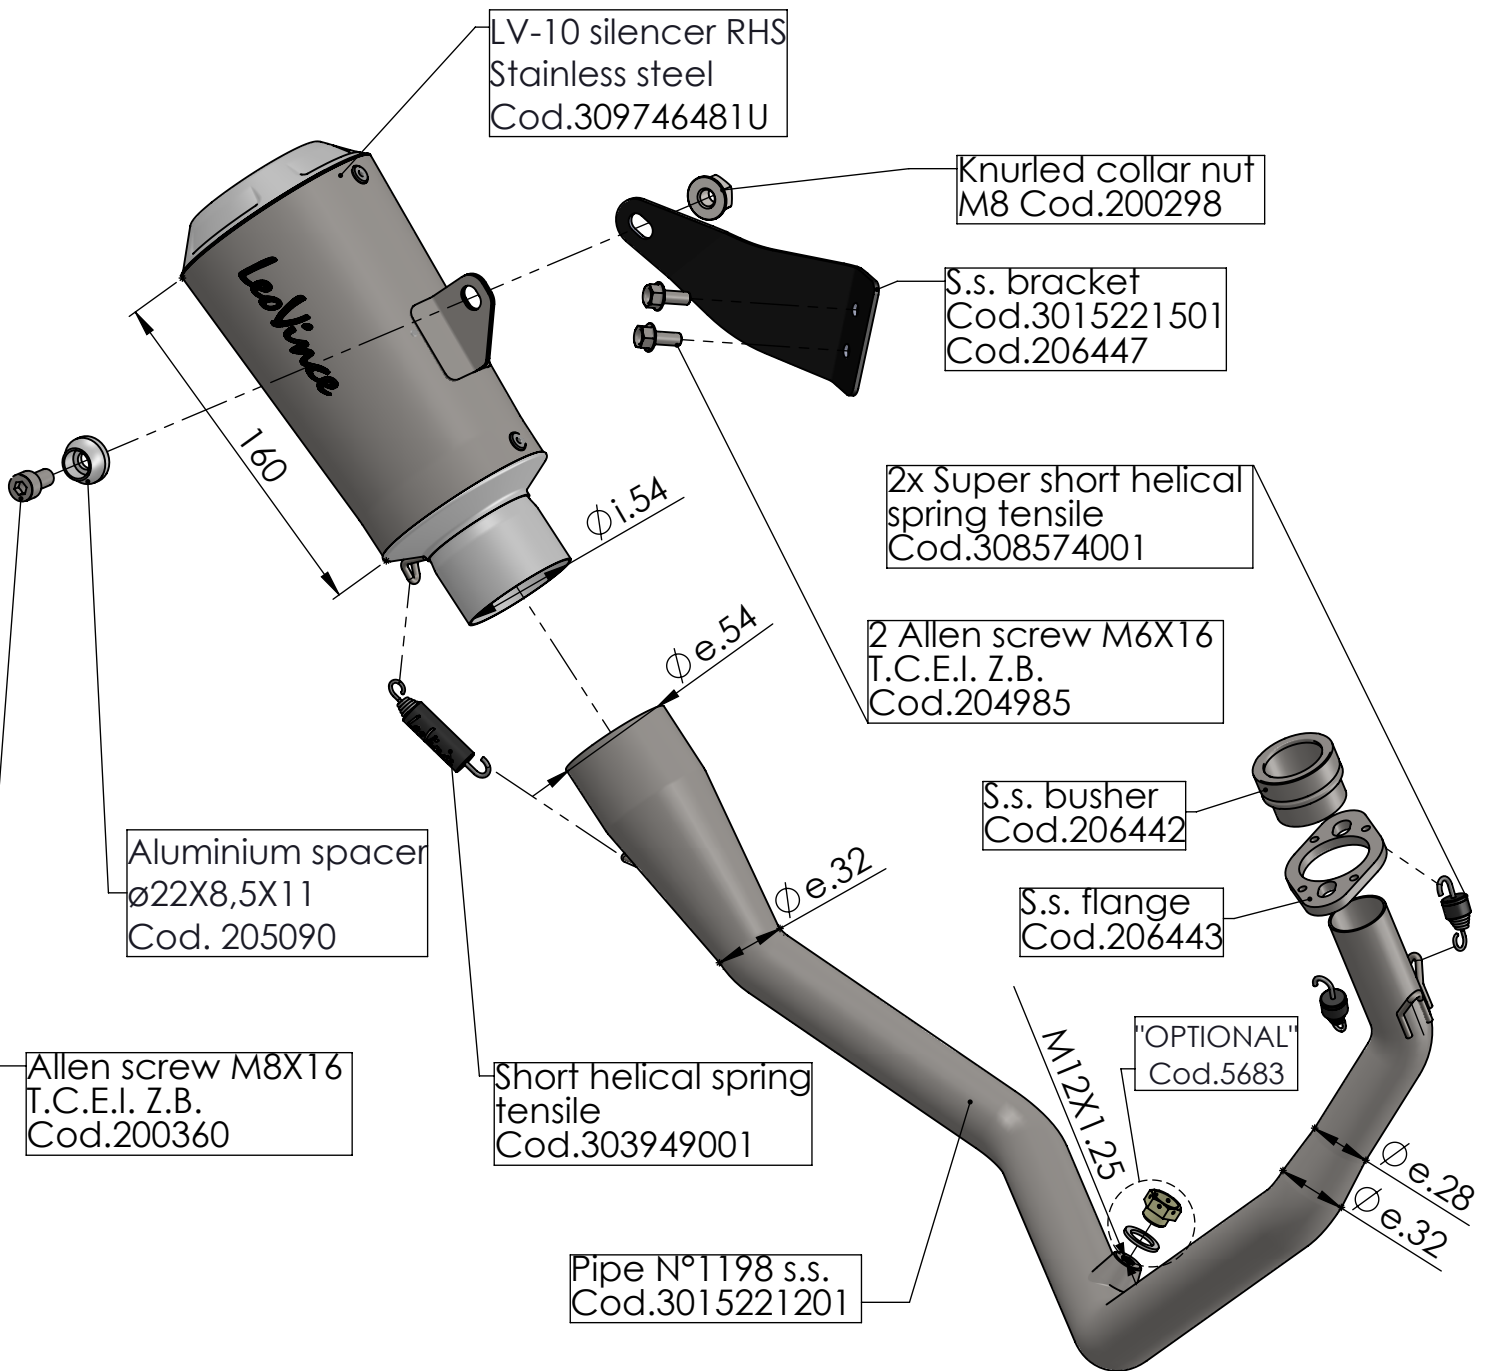

S.s. flange sp.5mm
Cod.206443

S.s. Bushing
Cod.206442

LV-10 silencer RHS
Stainless steel
Cod.309746481U

Knurled collar nut
M8 Cod.200298

S.s. bracket
Cod.3015221501
Cod.206447

2x Super short helical
spring tensile
Cod.308574001

2 Allen screw M6X16
T.C.E.I. Z.B.
Cod.204985

Aluminium spacer
ø22X8,5X11
Cod. 205090

S.s. busher
Cod.206442

S.s. flange
Cod.206443

Allen screw M8X16
T.C.E.I. Z.B.
Cod.200360

Short helical spring
tensile
Cod.303949001

"OPTIONAL"
Cod.5683

Pipe N°1198 s.s.
Cod.3015221201

ART. 15221U

HONDA CB 125 R NEO SPORT CAFÉ

FULL SYSTEM - LV-10 - STAINLESS STEEL