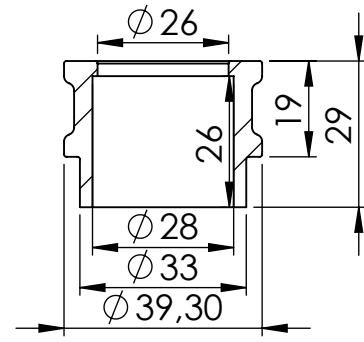

S.s. flange sp.5mm
Cod.206443

S.s. Bushing
Cod.206442

LV-10 silencer RHS
Stainless steel
Cod.309746481U

Knurled collar nut
M8 Cod.200298

S.s. bracket
Cod.3015221501
Cod.206447

2x Super short helical
spring tensile
Cod.308574001

2 Allen screw M6X16
T.C.E.I. Z.B.
Cod.204985

Aluminium spacer
ø22X8,5X11
Cod. 205090

S.s. busher
Cod.206442

S.s. flange
Cod.206443

Allen screw M8X16
T.C.E.I. Z.B.
Cod.200360

Short helical spring
tensile
Cod.303949001

"OPTIONAL"
Cod.5683

Pipe N°1198 s.s.
Cod.3015221201

ART. 15221U

HONDA CB 125 R NEO SPORT CAFÉ

FULL SYSTEM - LV-10 - STAINLESS STEEL