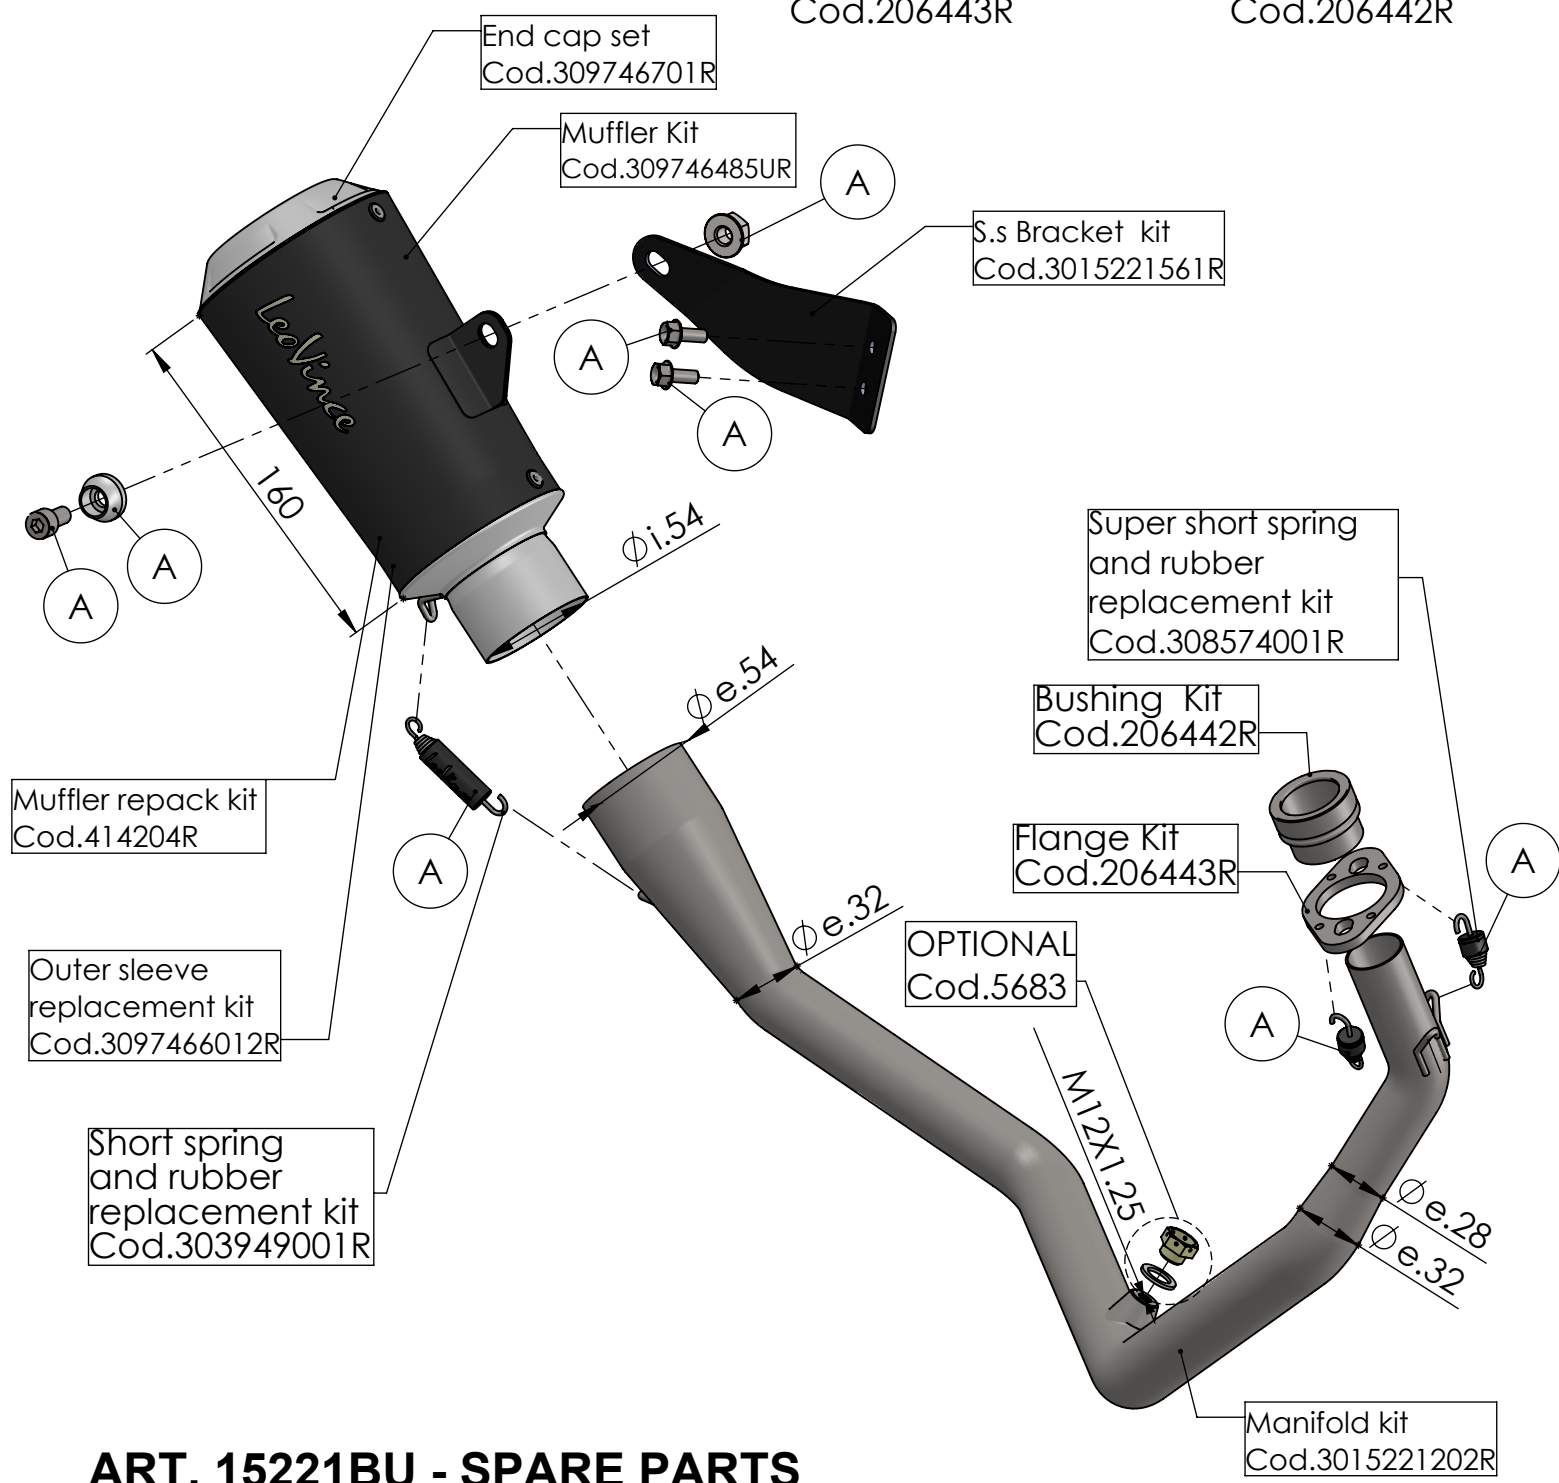

S.s. flange sp.5mm
Cod.206443R

S.s. Bushing
Cod.206442R

ART. 15221BU - SPARE PARTS

HONDA CB 125 R NEO SPORT CAFÉ

(A) FITTING KIT Cod.3015221601R