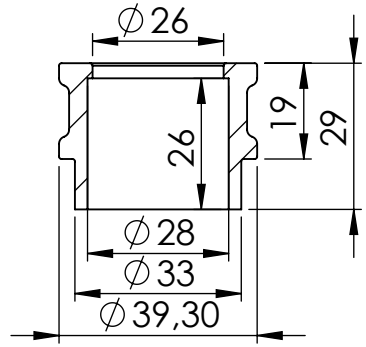

S.s. flange sp.5mm
Cod.206443R

S.s. Bushing
Cod.206442R

ART. 15221BU - SPARE PARTS

HONDA CB 125 R NEO SPORT CAFÉ

(A) FITTING KIT Cod.3015221601R