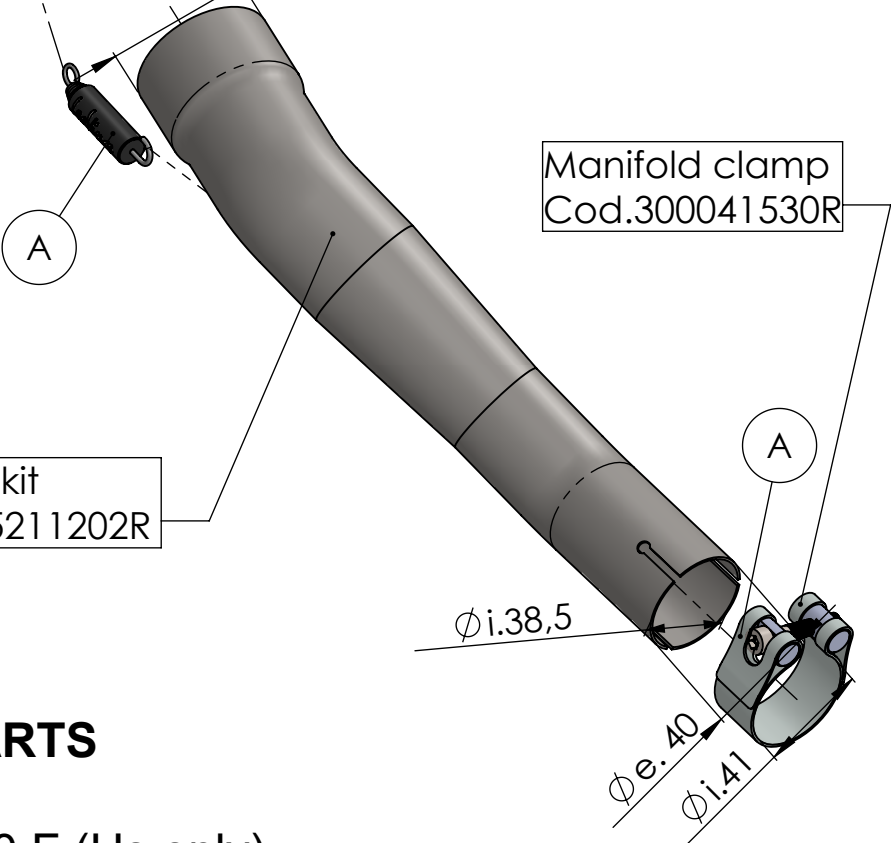

S.s end cup set
cod.309746701R

Muffler kit
Cod.309746485UR

Muffler repack kit
cod.414204R

Outer sleeve
replacement kit
cod.309746012R

Manifold clamp
Cod.300041530R

Manifold kit
Cod.3015211202R

ART. 15211BU - SPARE PARTS

HONDA CBR 300 R - CB 300 F (Us only)

(A) FITTING KIT cod.3015211601R