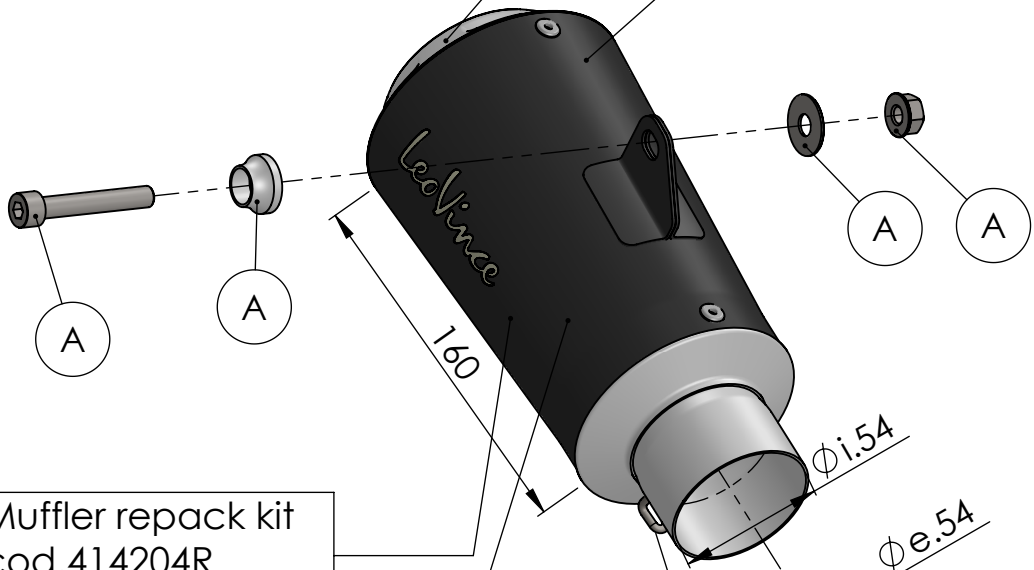

S.s end cup set
cod.309746701R

Muffler kit
Cod.309746485UR

Muffler repack kit
cod.414204R

Outer sleeve
replacement kit
cod.309746012R

Manifold clamp
Cod.300041530R

Manifold kit
Cod.3015211202R

ART. 15211BU - SPARE PARTS

HONDA CBR 300 R - CB 300 F (Us only)

(A) FITTING KIT cod.3015211601R