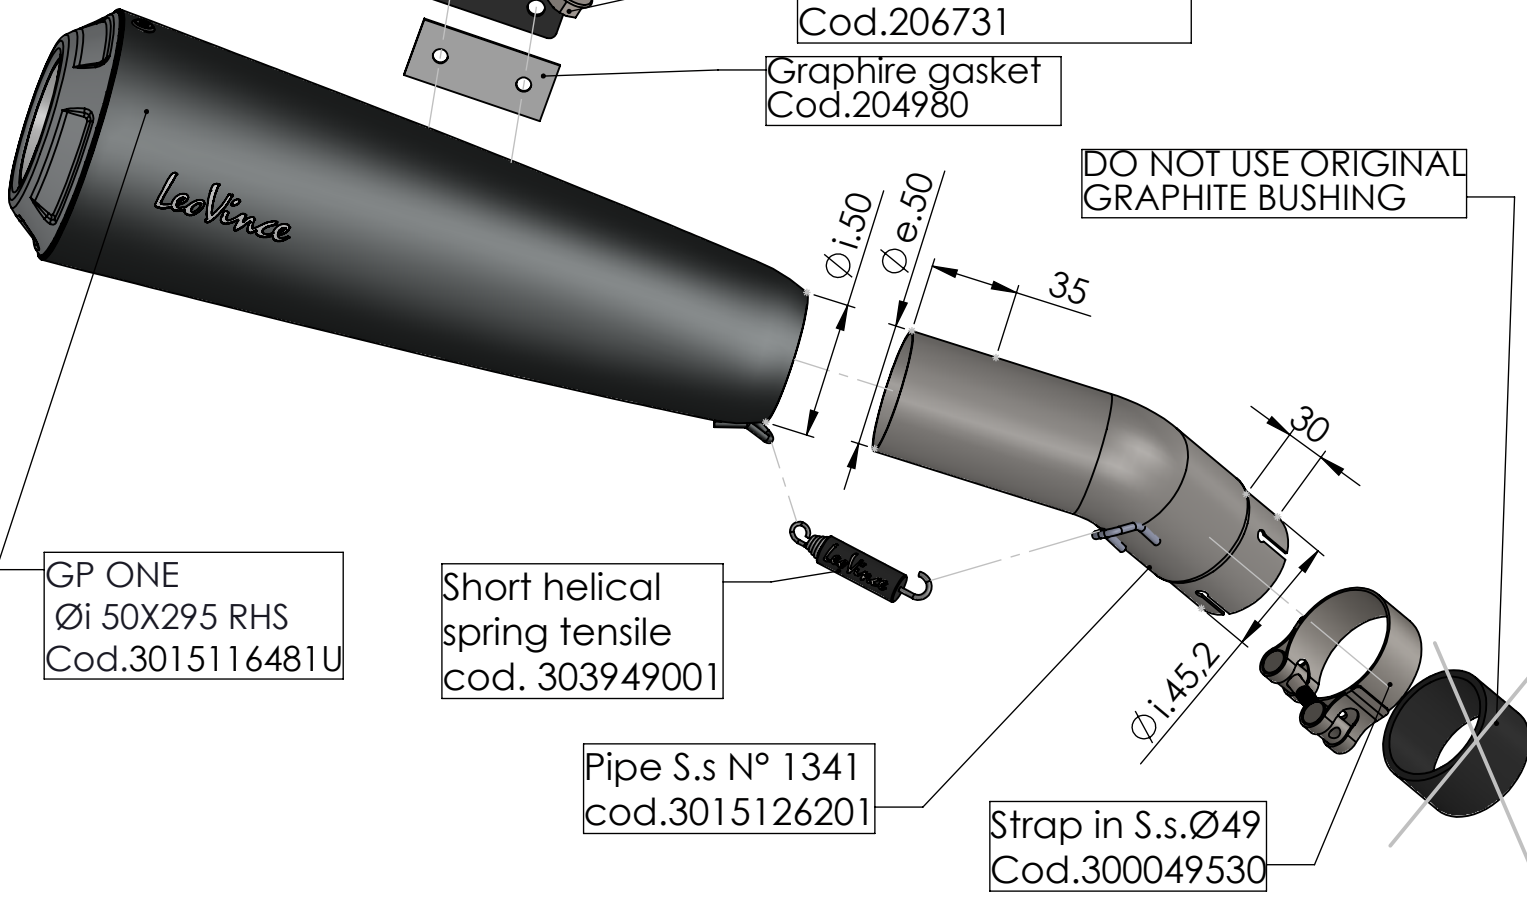

**N.B.:**  
**IT IS NECESSARY TO**  
**REMOVE THE ORIGINAL**  
**SILENCER BRACKET**

2x Screw M6X16  
 T.E. Cod.204985

S.s black Bracket  
 Prod.Cod.3015126502  
 Purch.Cod.206666

BIKE'S FRAME

2x Washer  
 Cod.200294

2x Allen screw M8X12  
 Cod.206731

Graphite gasket  
 Cod.204980

DO NOT USE ORIGINAL  
 GRAPHITE BUSHING

**ART. 15126U**

HUSQVARNA VITPILEN / SVARTPILEN 125 / 401

SLIP-ON - GP ONE - STAINLESS STEEL