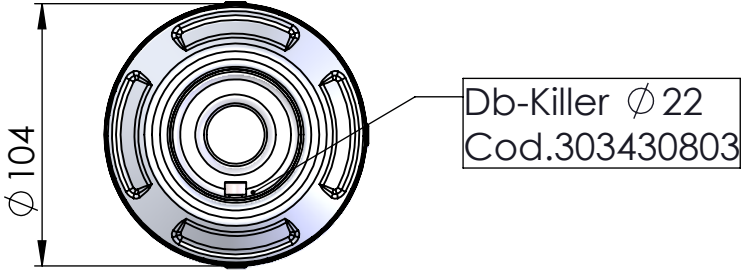

**N.B.:**  
**IT IS NECESSARY TO**  
**REMOVE THE ORIGINAL**  
**SILENCER BRACKET**

2x Screw M6X16  
 T.E. Cod.204985

S.s black Bracket  
 Prod.Cod.3015126502  
 Purch.Cod.206666

BIKE'S FRAME

2x Washer  
 Cod.200294

2x Allen screw M8X12  
 Cod.206731

Graphite gasket  
 Cod.204980

DO NOT USE ORIGINAL  
 GRAPHITE BUSHING

**ART. 15126U**

HUSQVARNA VITPILEN / SVARTPILEN 125 / 401

SLIP-ON - GP ONE - STAINLESS STEEL