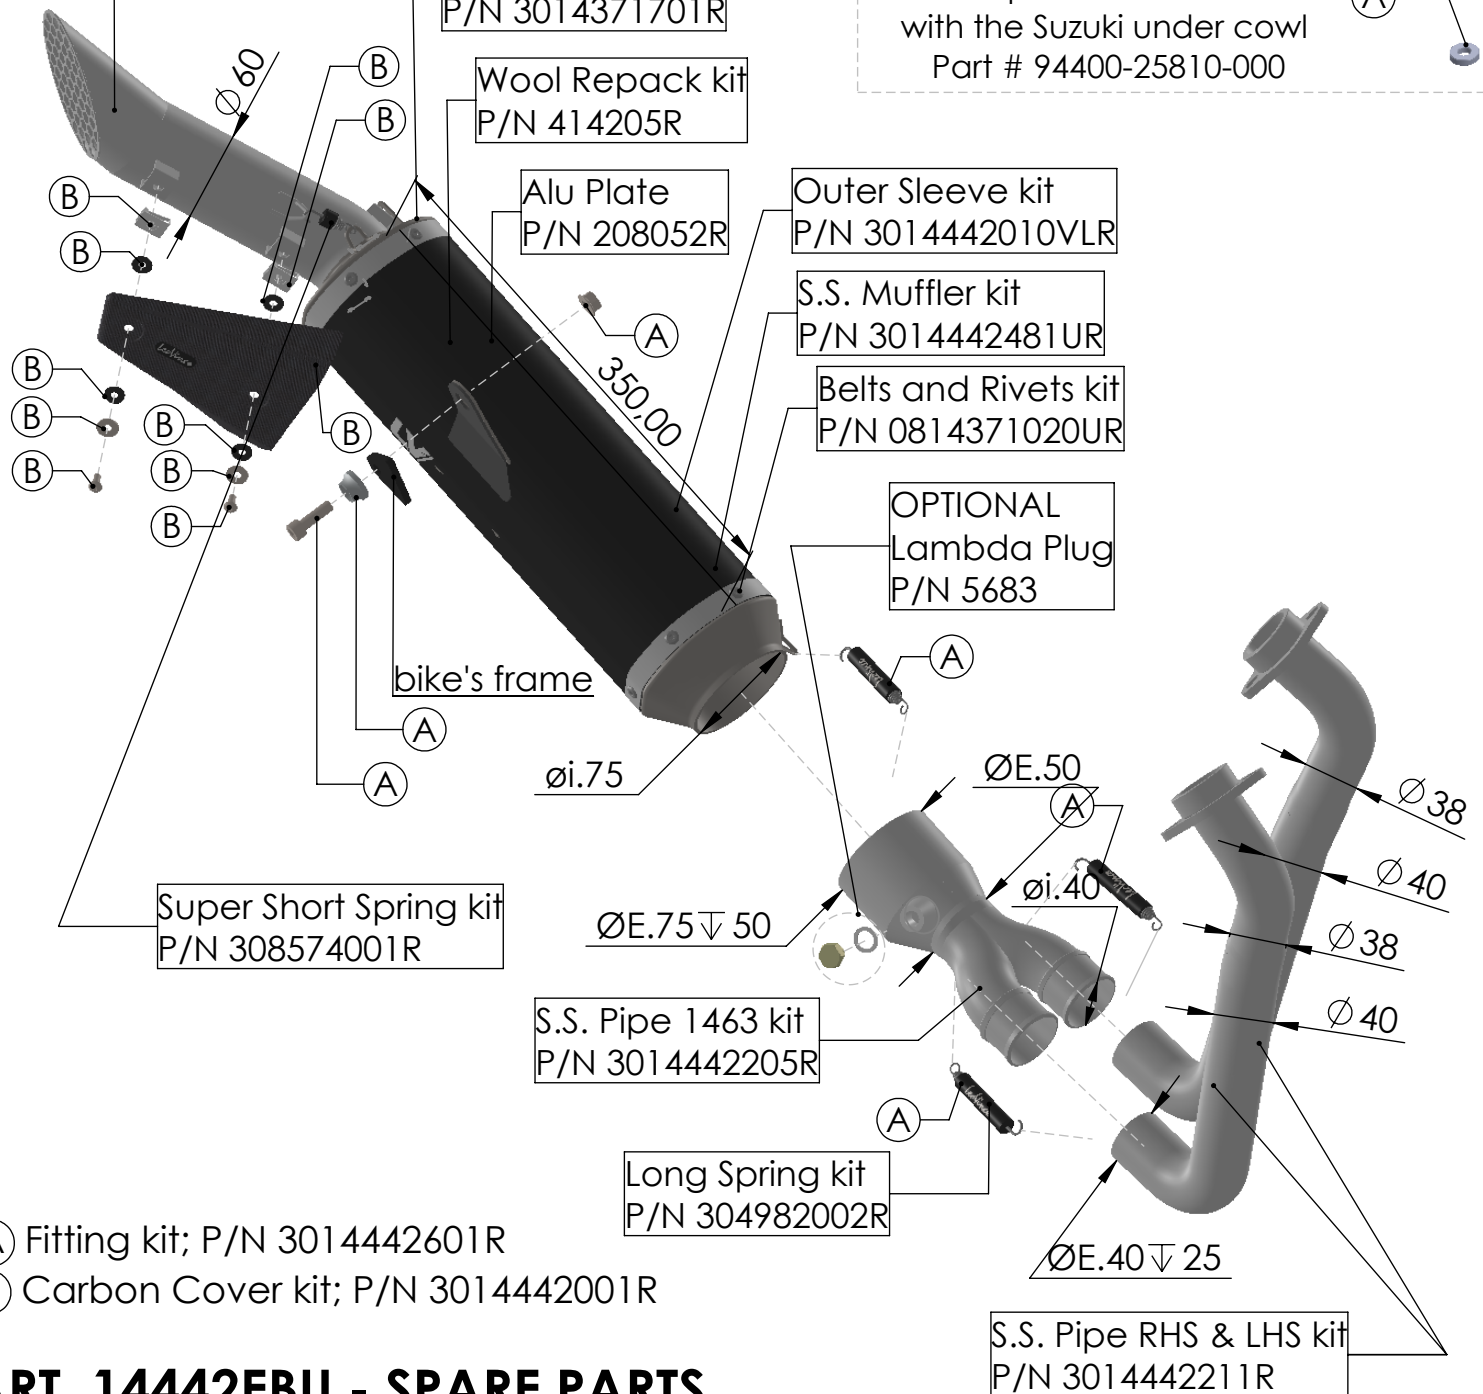

S.S. Pipe kit
P/N 3014442208R

S.S. Bushing
P/N 207133

S.S. Flange 25B
P/N 200560

WARNING!
Use the spacers for installation with the Suzuki under cowl
Part # 94400-25810-000

S.S. End Cap kit
P/N 3014371701R

Wool Repack kit
P/N 414205R

Alu Plate
P/N 208052R

Outer Sleeve kit
P/N 3014442010VLR

S.S. Muffler kit
P/N 3014442481UR

Belts and Rivets kit
P/N 0814371020UR

OPTIONAL
Lambda Plug
P/N 5683

Super Short Spring kit
P/N 308574001R

ØE.75 ∇ 50

S.S. Pipe 1463 kit
P/N 3014442205R

Long Spring kit
P/N 304982002R

S.S. Pipe RHS & LHS kit
P/N 3014442211R

- (A) Fitting kit; P/N 3014442601R
- (B) Carbon Cover kit; P/N 3014442001R

ART. 14442EBU - SPARE PARTS