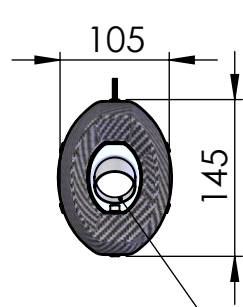

S.s Flange 112A
cod.204569R Sp.5mm

S.s bushing
cod.204833R

Db-killer N°52B
Cod.308437801R

ART. 14406SU - SPARE PARTS

YAMAHA YZF-R7 (Also fits 35kW version)

(A) FITTING KIT cod.3014405601R

(B) HEATSHIELD KIT cod.3014405001R