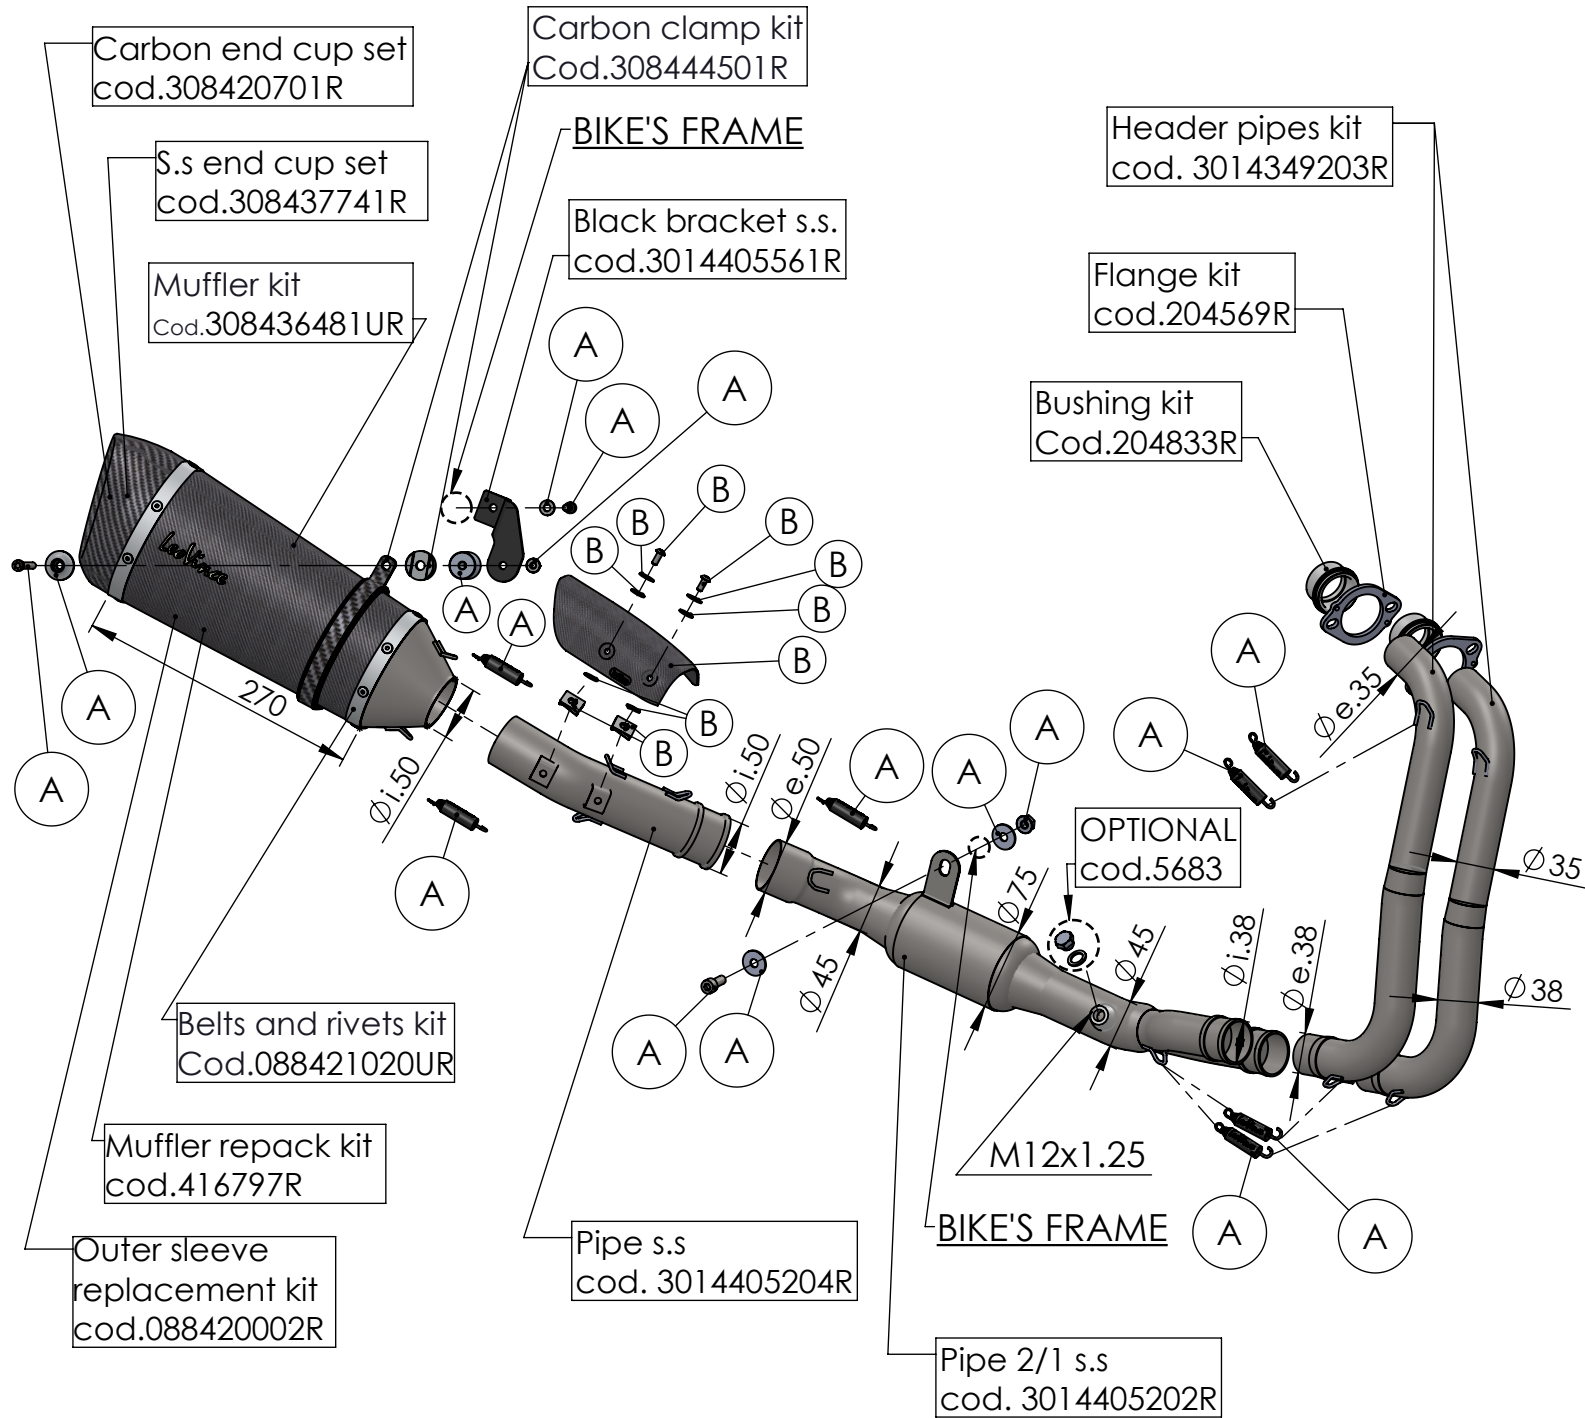

S.s Flange 112A
cod.204569R Sp.5mm

S.s bushing
cod.204833R

Db-killer N°52B
Cod.308437801R

ART. 14406SU - SPARE PARTS

YAMAHA YZF-R7 (Also fits 35kW version)

(A) FITTING KIT cod.3014405601R

(B) HEATSHIELD KIT cod.3014405001R