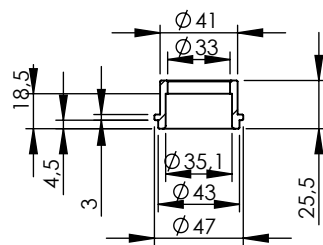

S.s Flange 112A
cod.204569R Sp.5mm

S.s bushing
cod.204833R

Db-killer N°52B
Cod.308437801R

ART. 14406SU - SPARE PARTS

YAMAHA YZF-R7 (Also fits 35kW version)

(A) FITTING KIT cod.3014405601R

(B) HEATSHIELD KIT cod.3014405001R