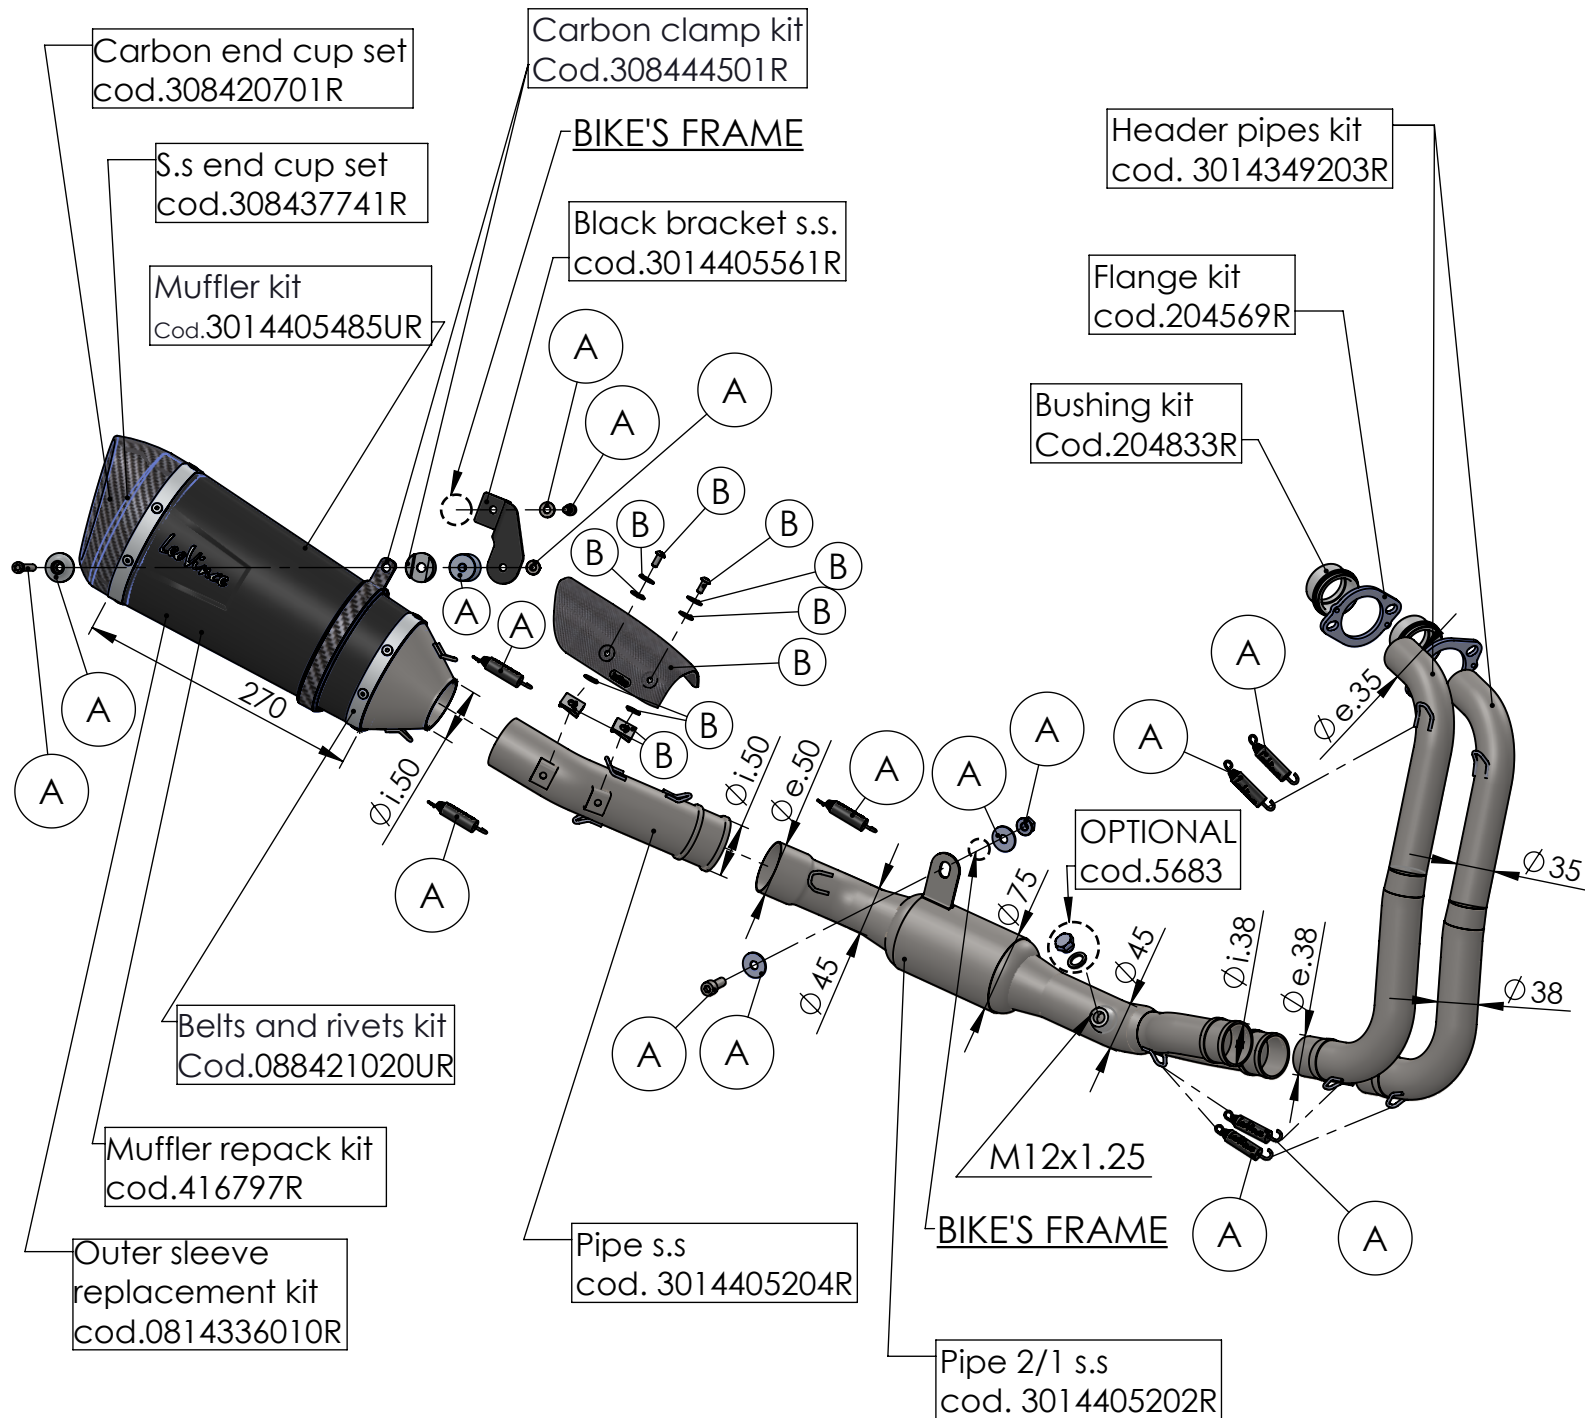

S.s Flange 112A
cod.204569R Sp.5mm

S.s bushing
cod.204833R

Db-killer N°52B
Cod.308437801R

ART. 14405SBU - SPARE PARTS

YAMAHA YZF-R7 (Also fits 35kW version)

(A) FITTING KIT cod.3014405601R

(B) HEATSHIELD KIT cod.3014405001R