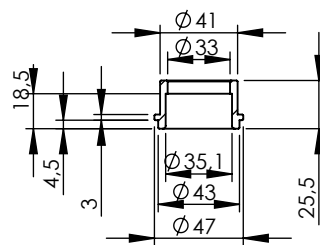

S.s Flange 112A
cod.204569R Sp.5mm

S.s bushing
cod.204833R

Db-killer N°52B
Cod.308437801R

ART. 14405SBU - SPARE PARTS

YAMAHA YZF-R7 (Also fits 35kW version)

(A) FITTING KIT cod.3014405601R

(B) HEATSHIELD KIT cod.3014405001R