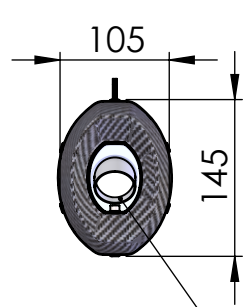

S.s Flange 112A
cod.204569R Sp.5mm

S.s bushing
cod.204833R

Db-killer N°52B
Cod.308437801R

ART. 14405SBU - SPARE PARTS

YAMAHA YZF-R7 (Also fits 35kW version)

(A) FITTING KIT cod.3014405601R

(B) HEATSHIELD KIT cod.3014405001R