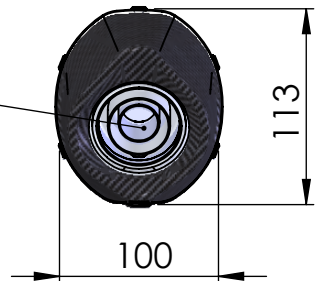

Carbon end cup set  
cod.3014008701R

S.s end cup set  
cod.3014259711R

Outer sleeve  
replacement kit  
cod.083710014R

Carbon clamp kit "24TA"  
Cod.303864501R

Db-Killer N.62  
Cod.3014259802R

BIKE'S FRAME

Strap in S.s.Ø43  
Cod.300043530R