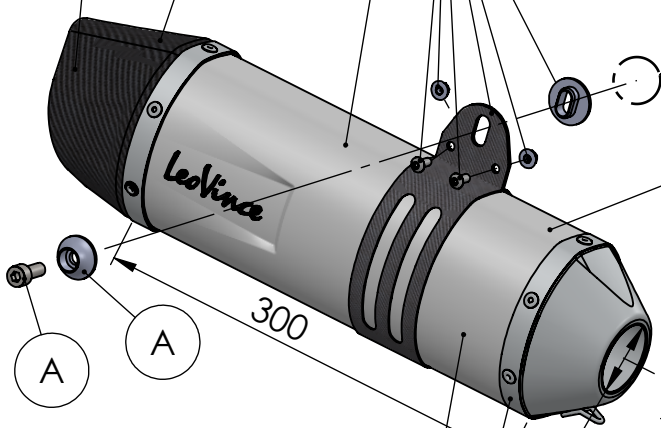

BIKE'S FRAME

Muffler kit
Cod.3014259481UR