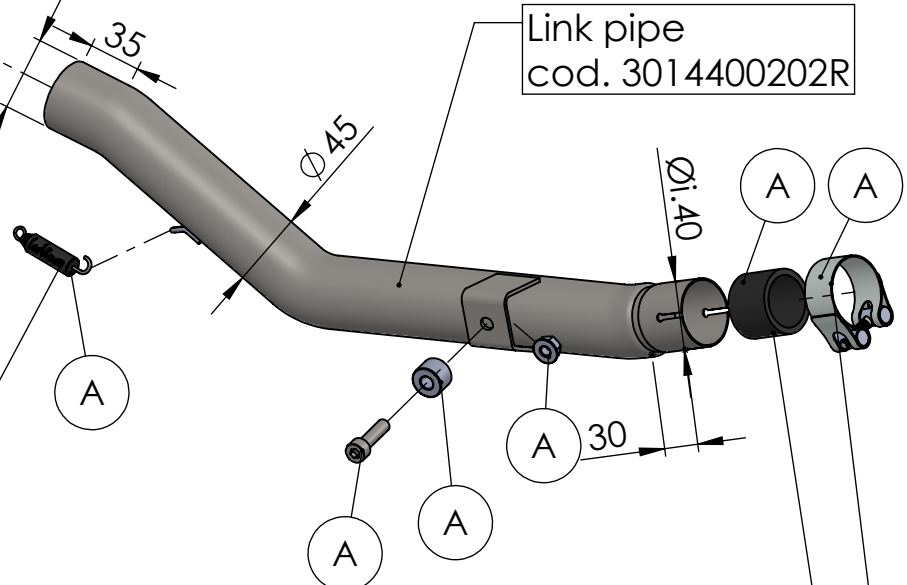

Carbon end cup set  
cod.3014008701R

S.s end cup set  
cod.3014259711R

Outer sleeve  
replacement kit  
cod.083710014R

Carbon clamp kit "24TA"  
Cod.303864501R

Db-Killer N.62  
Cod.3014259802R

BIKE'S FRAME

Strap in S.s.Ø43  
Cod.300043530R