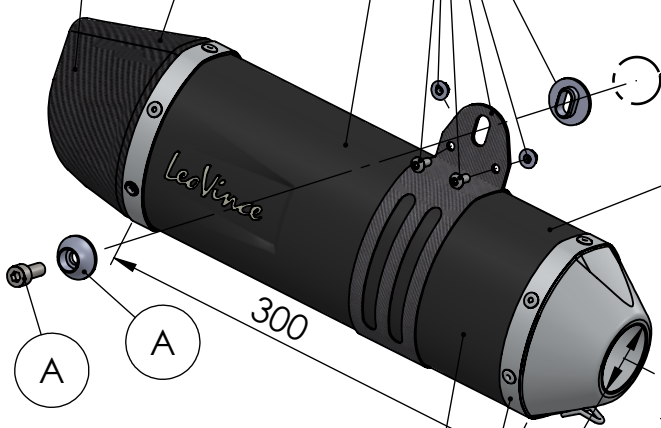

Carbon end cup set
cod.3014008701R

S.s end cup set
cod.3014259711R

Db-Killer N.62
Cod.3014259802R

Outer sleeve
replacement kit
cod.083710013VLR

Carbon clamp kit "24TA"
Cod.303864501R

BIKE'S FRAME

Muffler kit
Cod.3014340485UR

Link pipe
cod. 3014400202R

Muffler repack kit
cod.414205R

Belts and rivets kit
Cod.083737002R

Spring and rubber
replacement kit
Cod.303949001R

Graphite bushing
Cod.203532R

Strap in S.s.Ø43
Cod.300043530R

ART. 14400EBU - SPARE PARTS