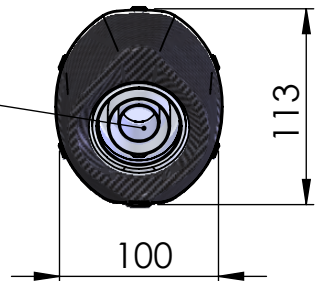

Carbon end cup set
cod.3014008701R

S.s end cup set
cod.3014259711R

Db-Killer N.62
Cod.3014259802R

Outer sleeve
replacement kit
cod.083710013VLR

Carbon clamp kit "24TA"
Cod.303864501R

BIKE'S FRAME

Muffler kit
Cod.3014340485UR