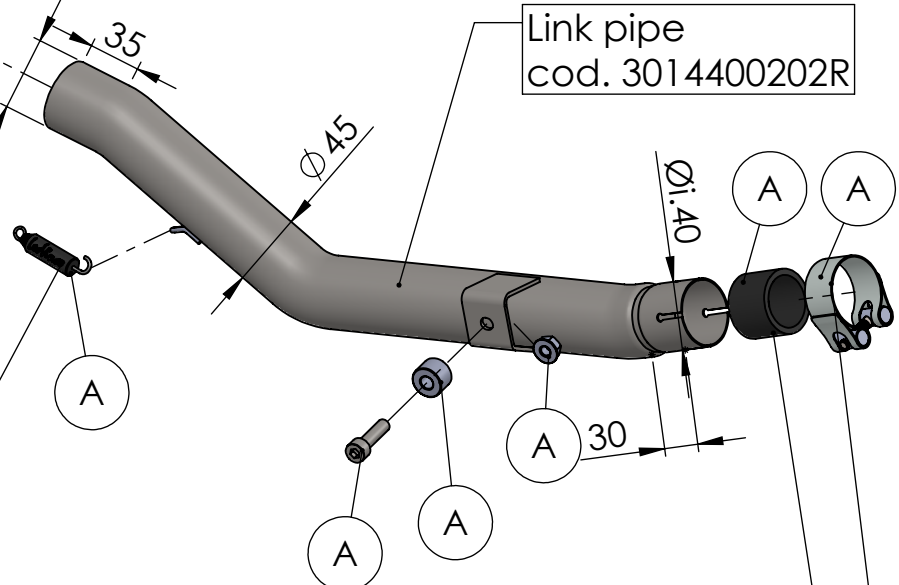

Carbon end cup set
cod.3014008701R

S.s end cup set
cod.3014259711R

Db-Killer N.62
Cod.3014259802R

Outer sleeve
replacement kit
cod.083710013VLR

Carbon clamp kit "24TA"
Cod.303864501R

BIKE'S FRAME

Muffler kit
Cod.3014340485UR

Link pipe
cod. 3014400202R

Muffler repack kit
cod.414205R

Belts and rivets kit
Cod.083737002R

Spring and rubber
replacement kit
Cod.303949001R

Graphite bushing
Cod.203532R

Strap in S.s.Ø43
Cod.300043530R

ART. 14400EBU - SPARE PARTS

HONDA CRF 300 L / CRF 300 RALLY

Ⓐ FITTING KIT cod.3014400601R