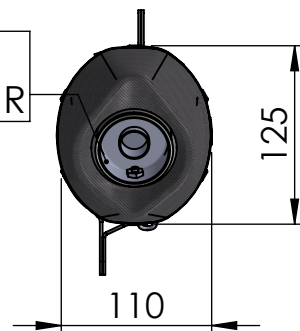

Carbon end cup set  
cod.3014000701R

S.s end cup set  
cod.3014054711R

Muffler kit  
Cod.3014389481UR

Outer sleeve  
replacement kit  
cod.3014389010R

Db-Killer N.63  
Cod.3014225801R

BIKE'S FRAME

OPTIONAL  
cod.5684

M12X1.25

Manifold kit  
cod. 3014389204R

Muffler repack kit  
cod.414205R

Spring and rubber  
replacement kit  
Cod.303949001R

Belts and rivets kit  
Cod.0814319014R

## ART. 14389EU - SPARE PARTS

HONDA PCX 125

Ⓐ FITTING KIT cod.3014389601R