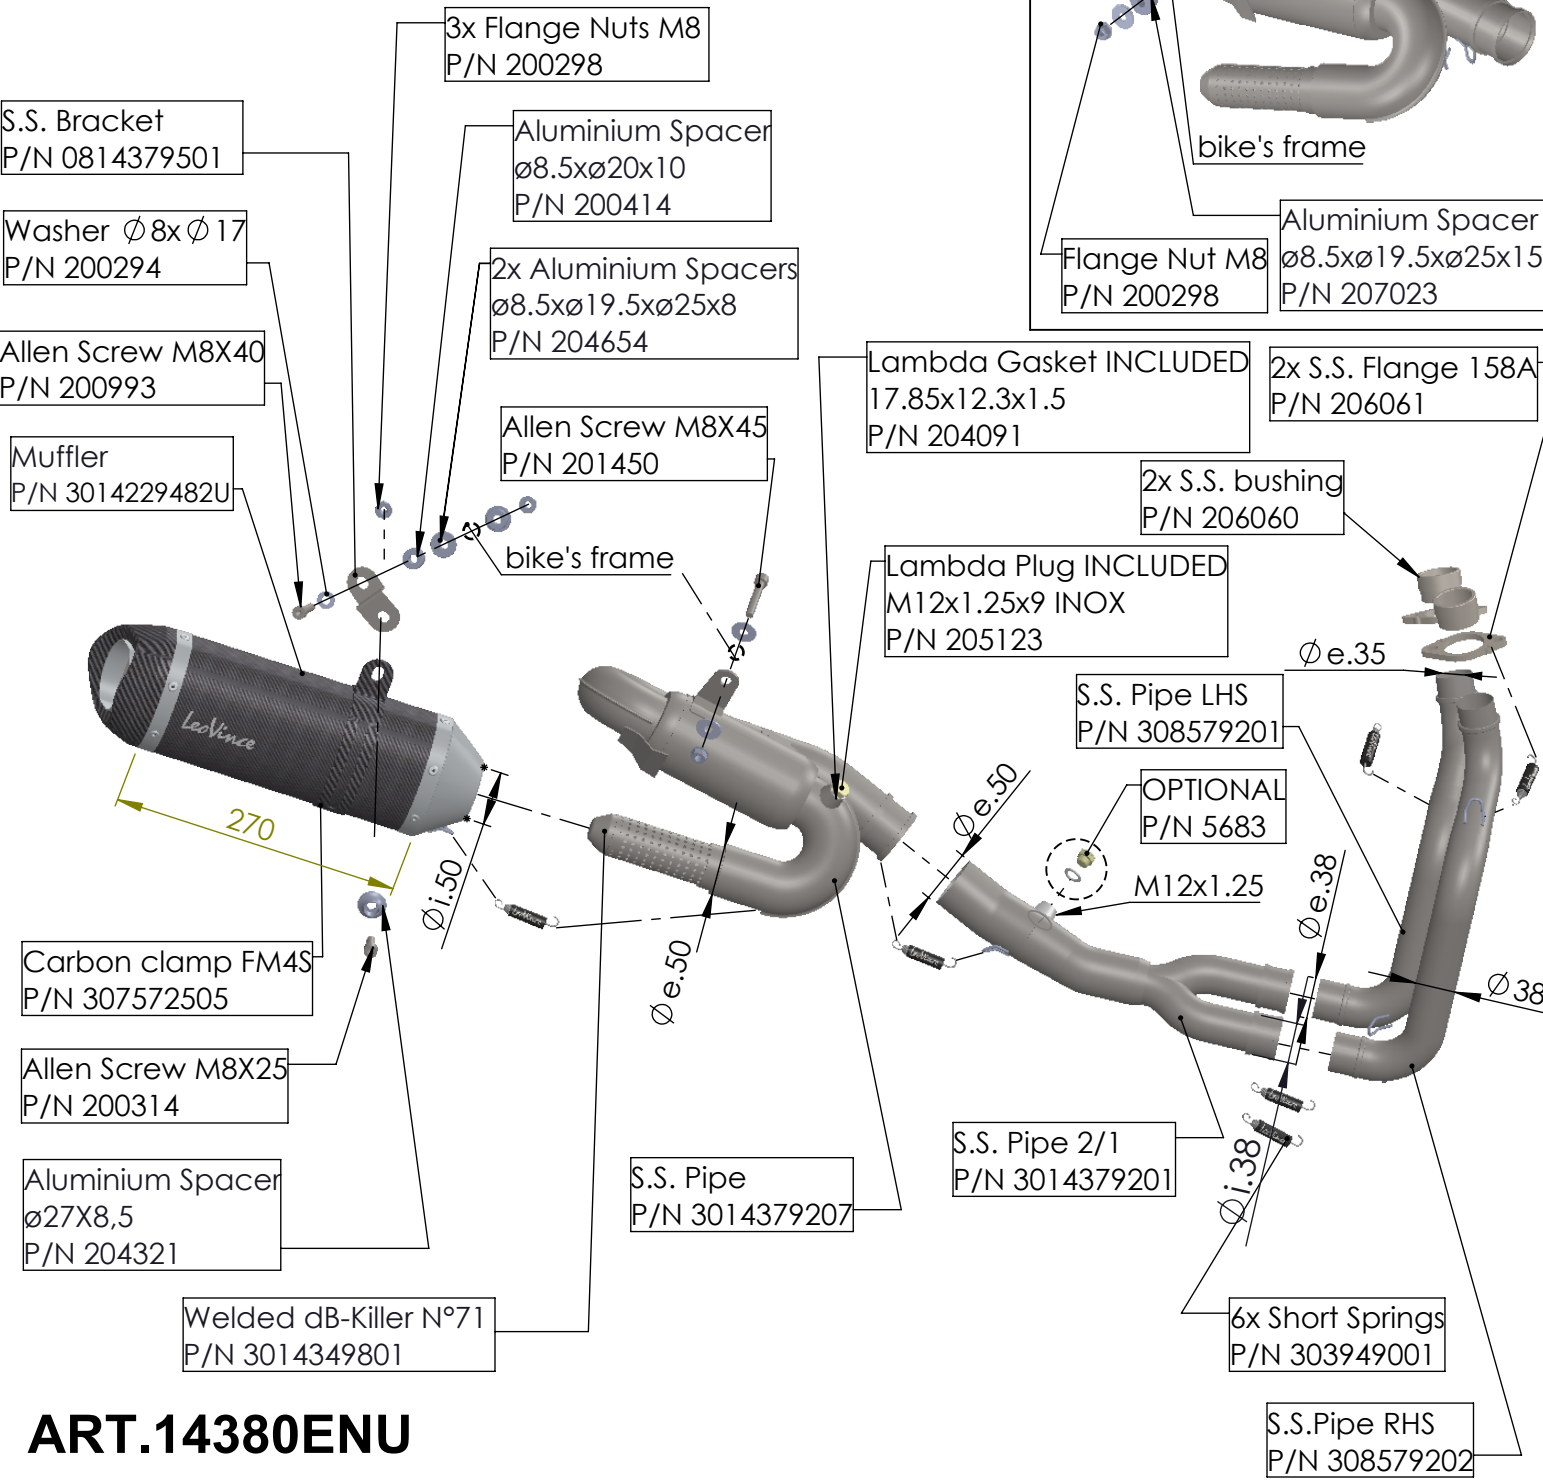

**ATTENTION!  
NINJA 650/ Z 650 SPECIFIC  
ASSEMBLY DRAWING**

**ART.14380ENU**

**KAWASAKI Z 650 / Z 650 RS / NINJA 650 / VERSYS 650**  
(Also fits 35kW version) (Fits with original panniers)

**FULL SYSTEM - LV ONE EVO - CARBON**