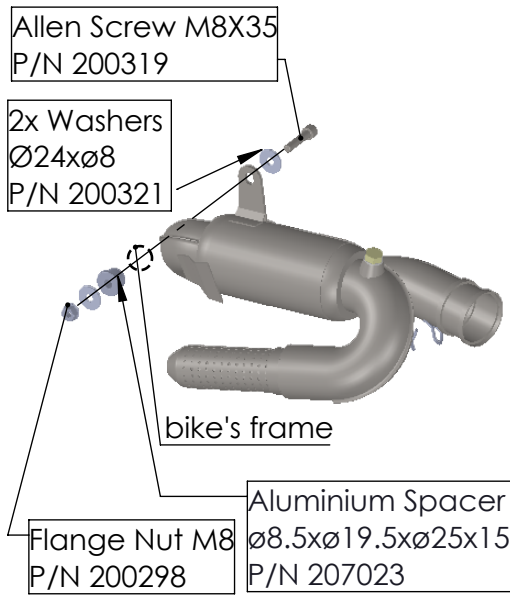

**ATTENTION!  
NINJA 650/ Z 650 SPECIFIC  
ASSEMBLY DRAWING**

**ART.14380ENU**

**KAWASAKI Z 650 / Z 650 RS / NINJA 650 / VERSYS 650**  
(Also fits 35kW version) (Fits with original panniers)

**FULL SYSTEM - LV ONE EVO - CARBON**