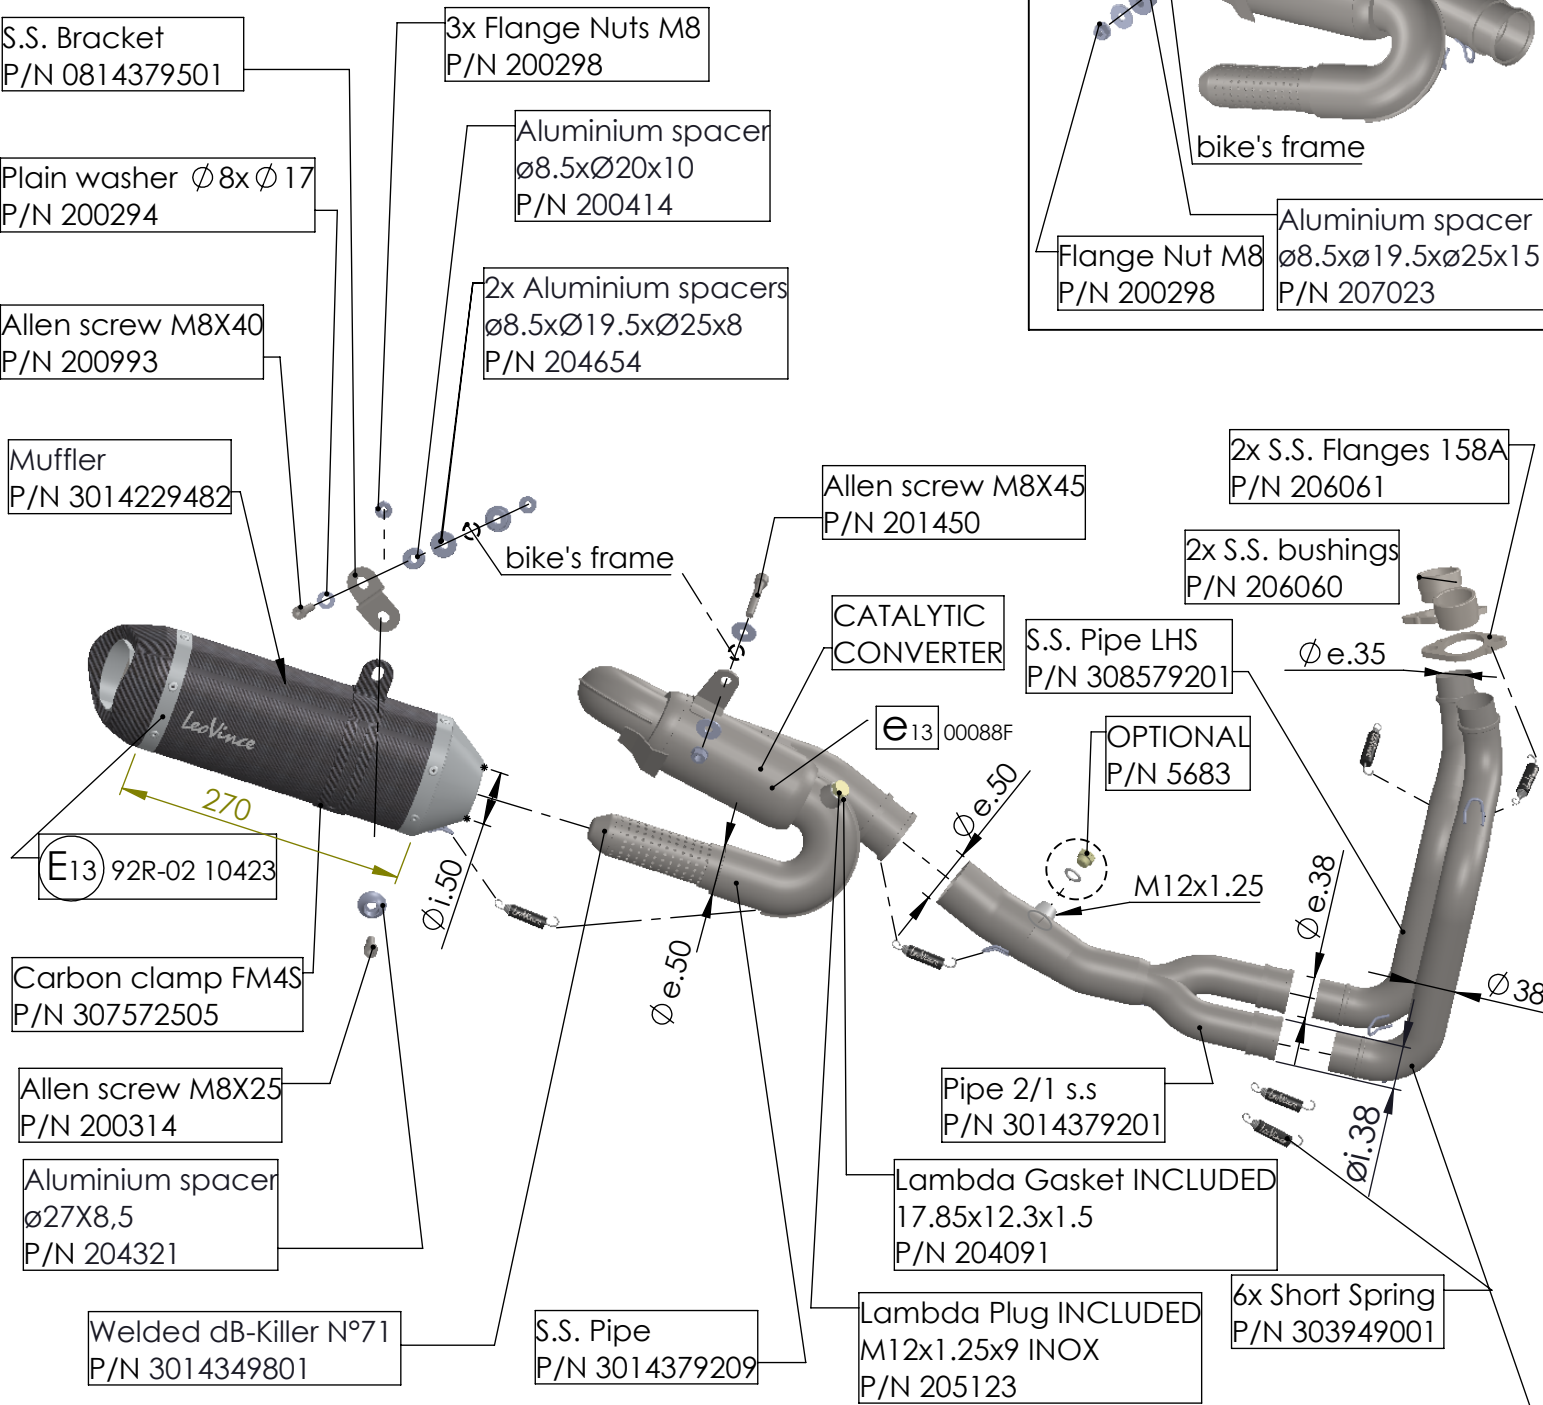

**ATTENTION!  
NINJA 650/ Z 650 SPECIFIC  
ASSEMBLY DRAWING**

**ART.14380EKN**

**KAWASAKI Z 650 / Z 650 RS / NINJA 650 / VERSYS 650**  
(Also fits 35kW version) (Fits with original panniers)

**FULL SYSTEM - LV ONE EVO - CARBON - APPROVED**