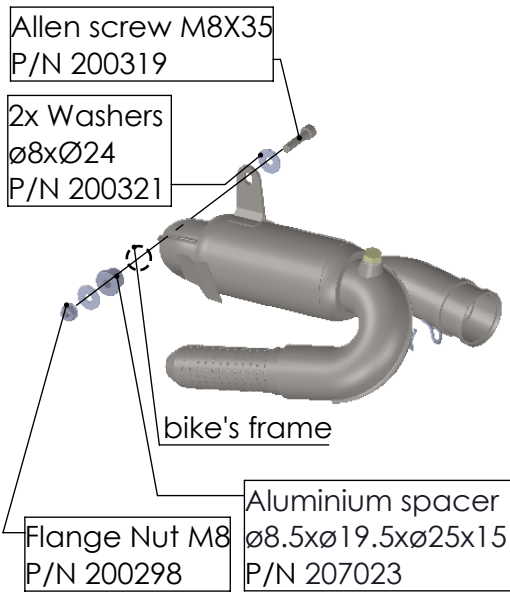

**ATTENTION!  
NINJA 650/ Z 650 SPECIFIC  
ASSEMBLY DRAWING**

**ART.14380EKN**

**KAWASAKI Z 650 / Z 650 RS / NINJA 650 / VERSYS 650**  
(Also fits 35kW version) (Fits with original panniers)

**FULL SYSTEM - LV ONE EVO - CARBON - APPROVED**