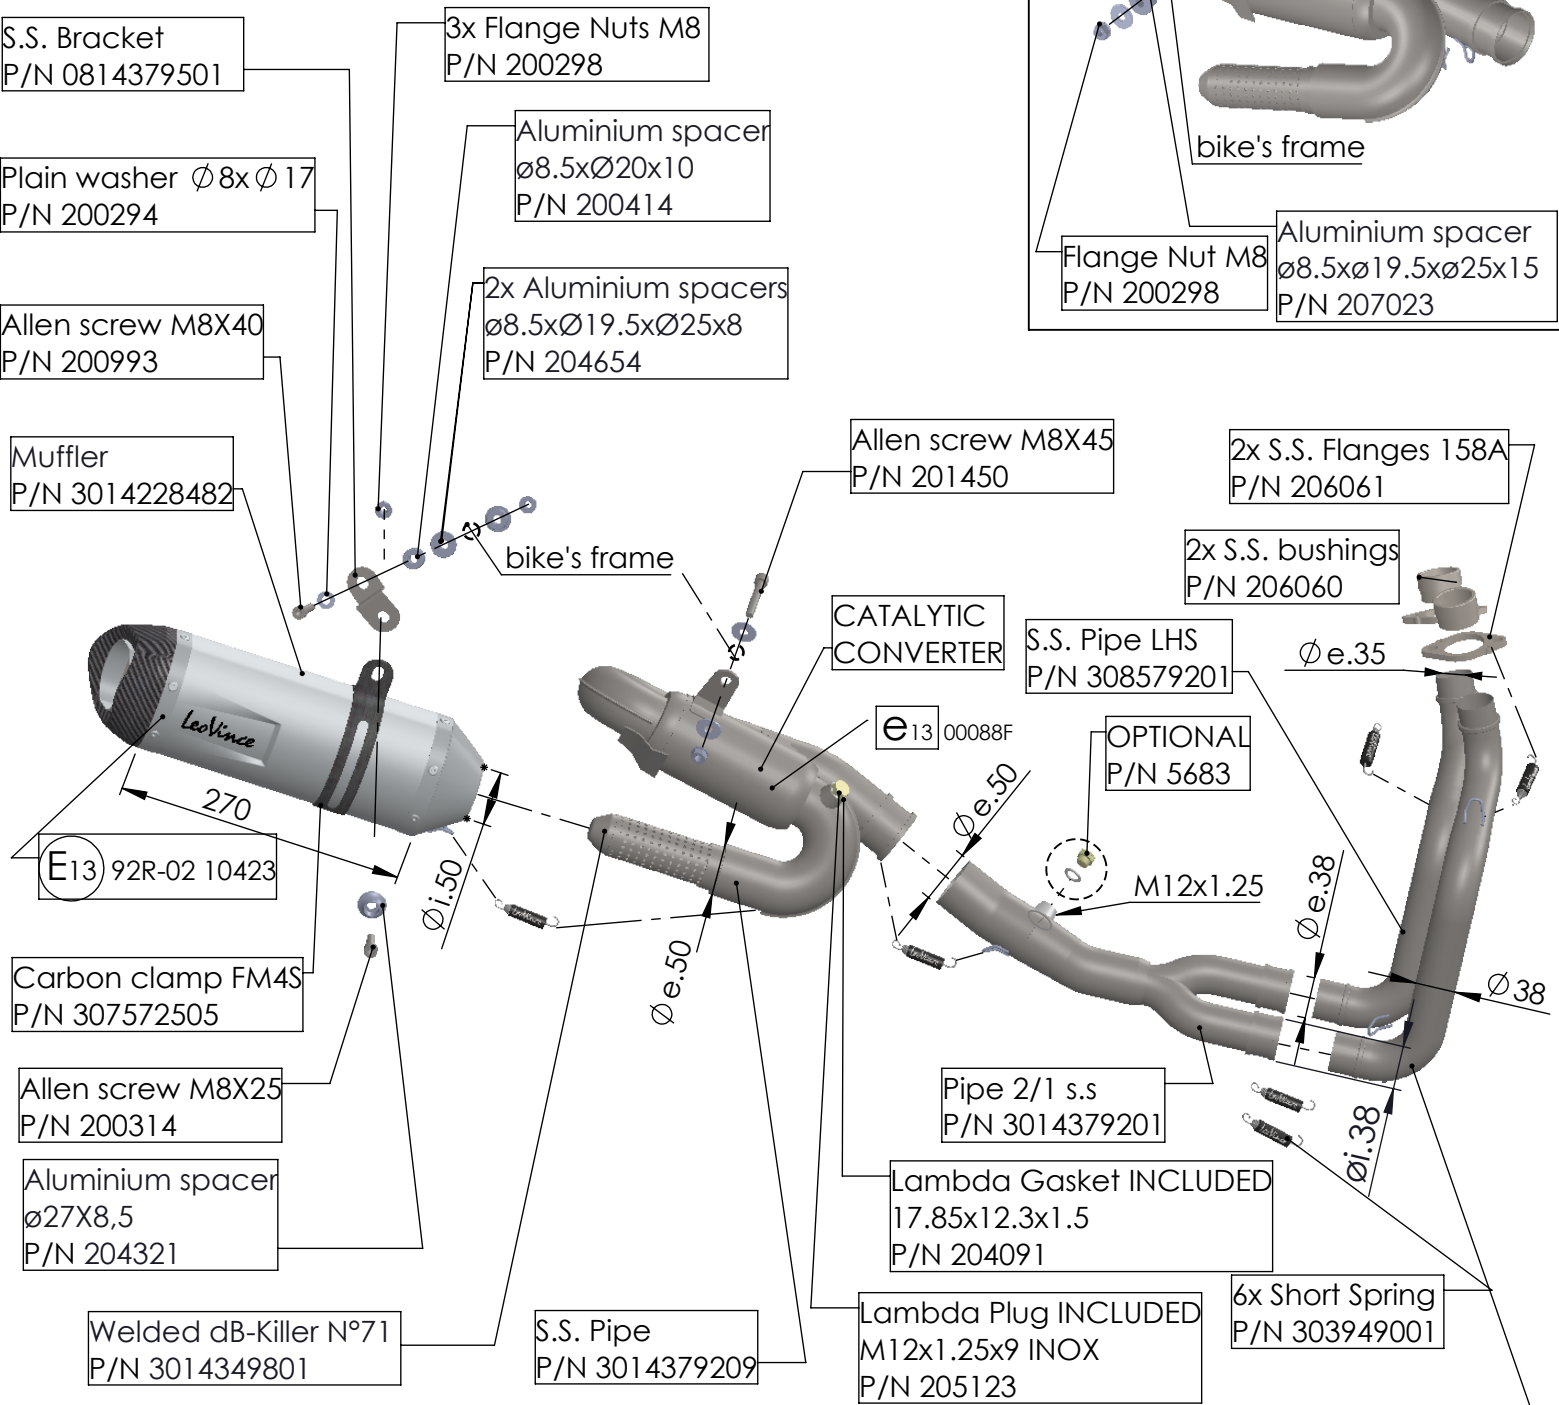

**ATTENTION!
NINJA 650/ Z 650 SPECIFIC
ASSEMBLY DRAWING**

ART.14379EKN

KAWASAKI Z 650 / Z 650 RS / NINJA 650 / VERSYS 650
(Also fits 35kW version) (Fits with original panniers)

FULL SYSTEM - LV ONE EVO - STAINLESS STEEL - APPROVED