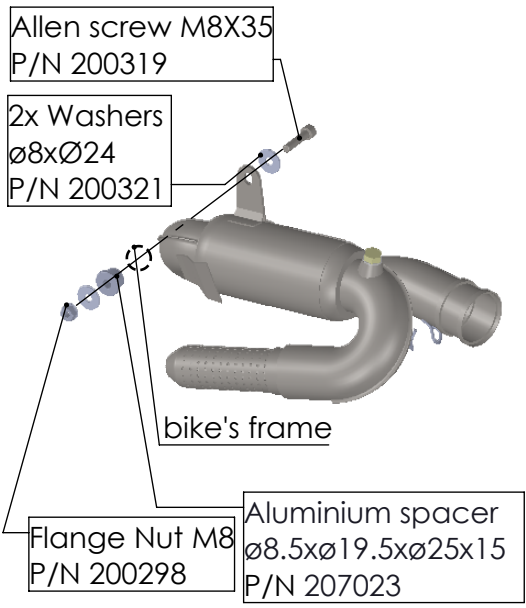

**ATTENTION!
NINJA 650/ Z 650 SPECIFIC
ASSEMBLY DRAWING**

ART.14379EKN

KAWASAKI Z 650 / Z 650 RS / NINJA 650 / VERSYS 650
(Also fits 35kW version) (Fits with original panniers)

FULL SYSTEM - LV ONE EVO - STAINLESS STEEL - APPROVED