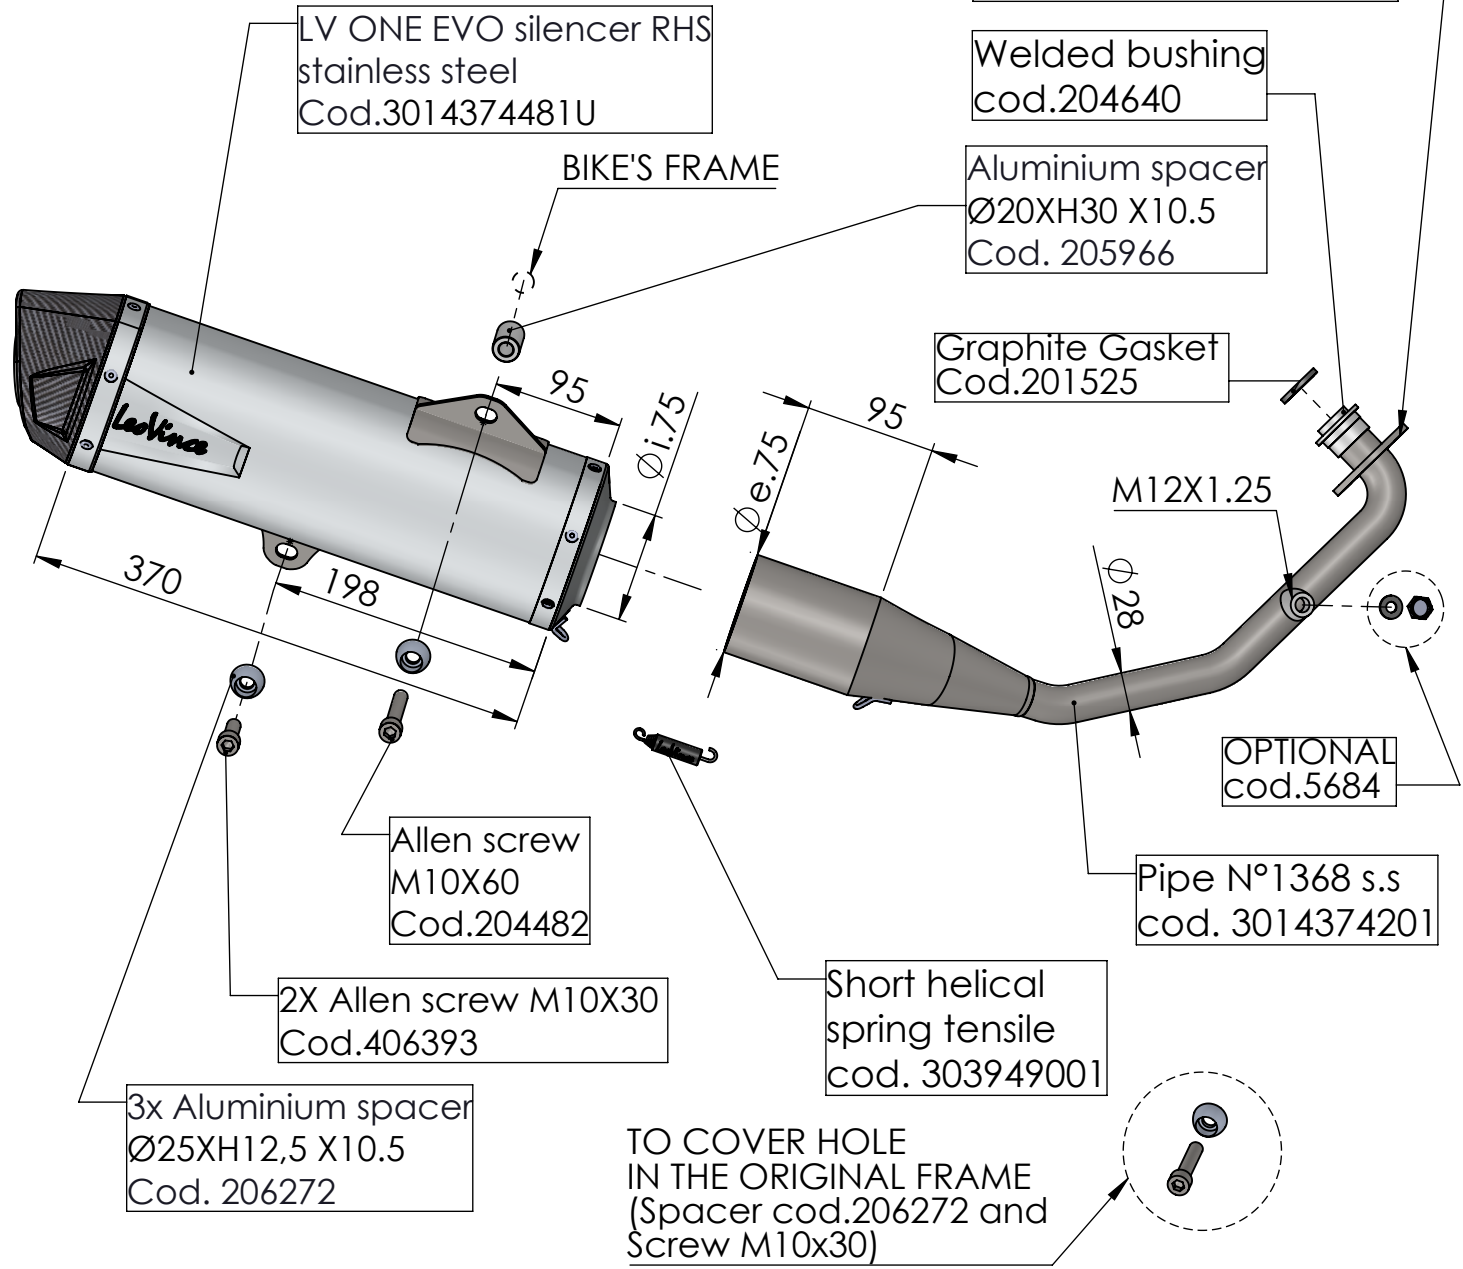

Bushing s.s.
cod.204640

Flange s.s. "43E"
cod.206308 sp.5mm

Db-Killer N.63
Cod.3014225801

Welded s.s. flange "43E"
cod.206308

Welded bushing
cod.204640

Aluminium spacer
Ø20XH30 X10.5
Cod. 205966

Graphite Gasket
Cod.201525

LV ONE EVO silencer RHS
stainless steel
Cod.3014374481U

BIKE'S FRAME

OPTIONAL
cod.5684

Pipe N°1368 s.s.
cod. 3014374201

Allen screw
M10X60
Cod.204482

2X Allen screw M10X30
Cod.406393

3x Aluminium spacer
Ø25XH12,5 X10.5
Cod. 206272

Short helical
spring tensile
cod. 303949001

TO COVER HOLE
IN THE ORIGINAL FRAME
(Spacer cod.206272 and
Screw M10x30)

ART. 14374EU

HONDA FORZA 125

FULL SYSTEM - LV ONE EVO - STAINLESS STEEL