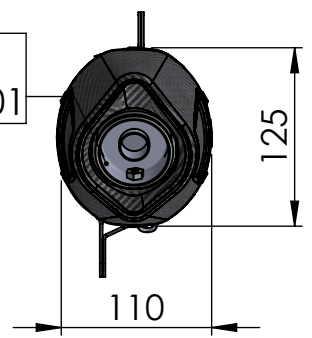

Bushing s.s.
cod.204640

Flange s.s. "43E"
cod.206308 sp.5mm

Db-Killer N.63
Cod.3014225801

Welded s.s. flange "43E"
cod.206308

Welded bushing
cod.204640

Aluminium spacer
Ø20XH30 X10.5
Cod. 205966

Graphite Gasket
Cod.201525

LV ONE EVO silencer RHS
stainless steel
Cod.3014374481U

BIKE'S FRAME

OPTIONAL
cod.5684

Pipe N°1368 s.s.
cod. 3014374201

Allen screw
M10X60
Cod.204482

2X Allen screw M10X30
Cod.406393

3x Aluminium spacer
Ø25XH12,5 X10.5
Cod. 206272

Short helical
spring tensile
cod. 303949001

TO COVER HOLE
IN THE ORIGINAL FRAME
(Spacer cod.206272 and
Screw M10x30)

ART. 14374EU

HONDA FORZA 125

FULL SYSTEM - LV ONE EVO - STAINLESS STEEL