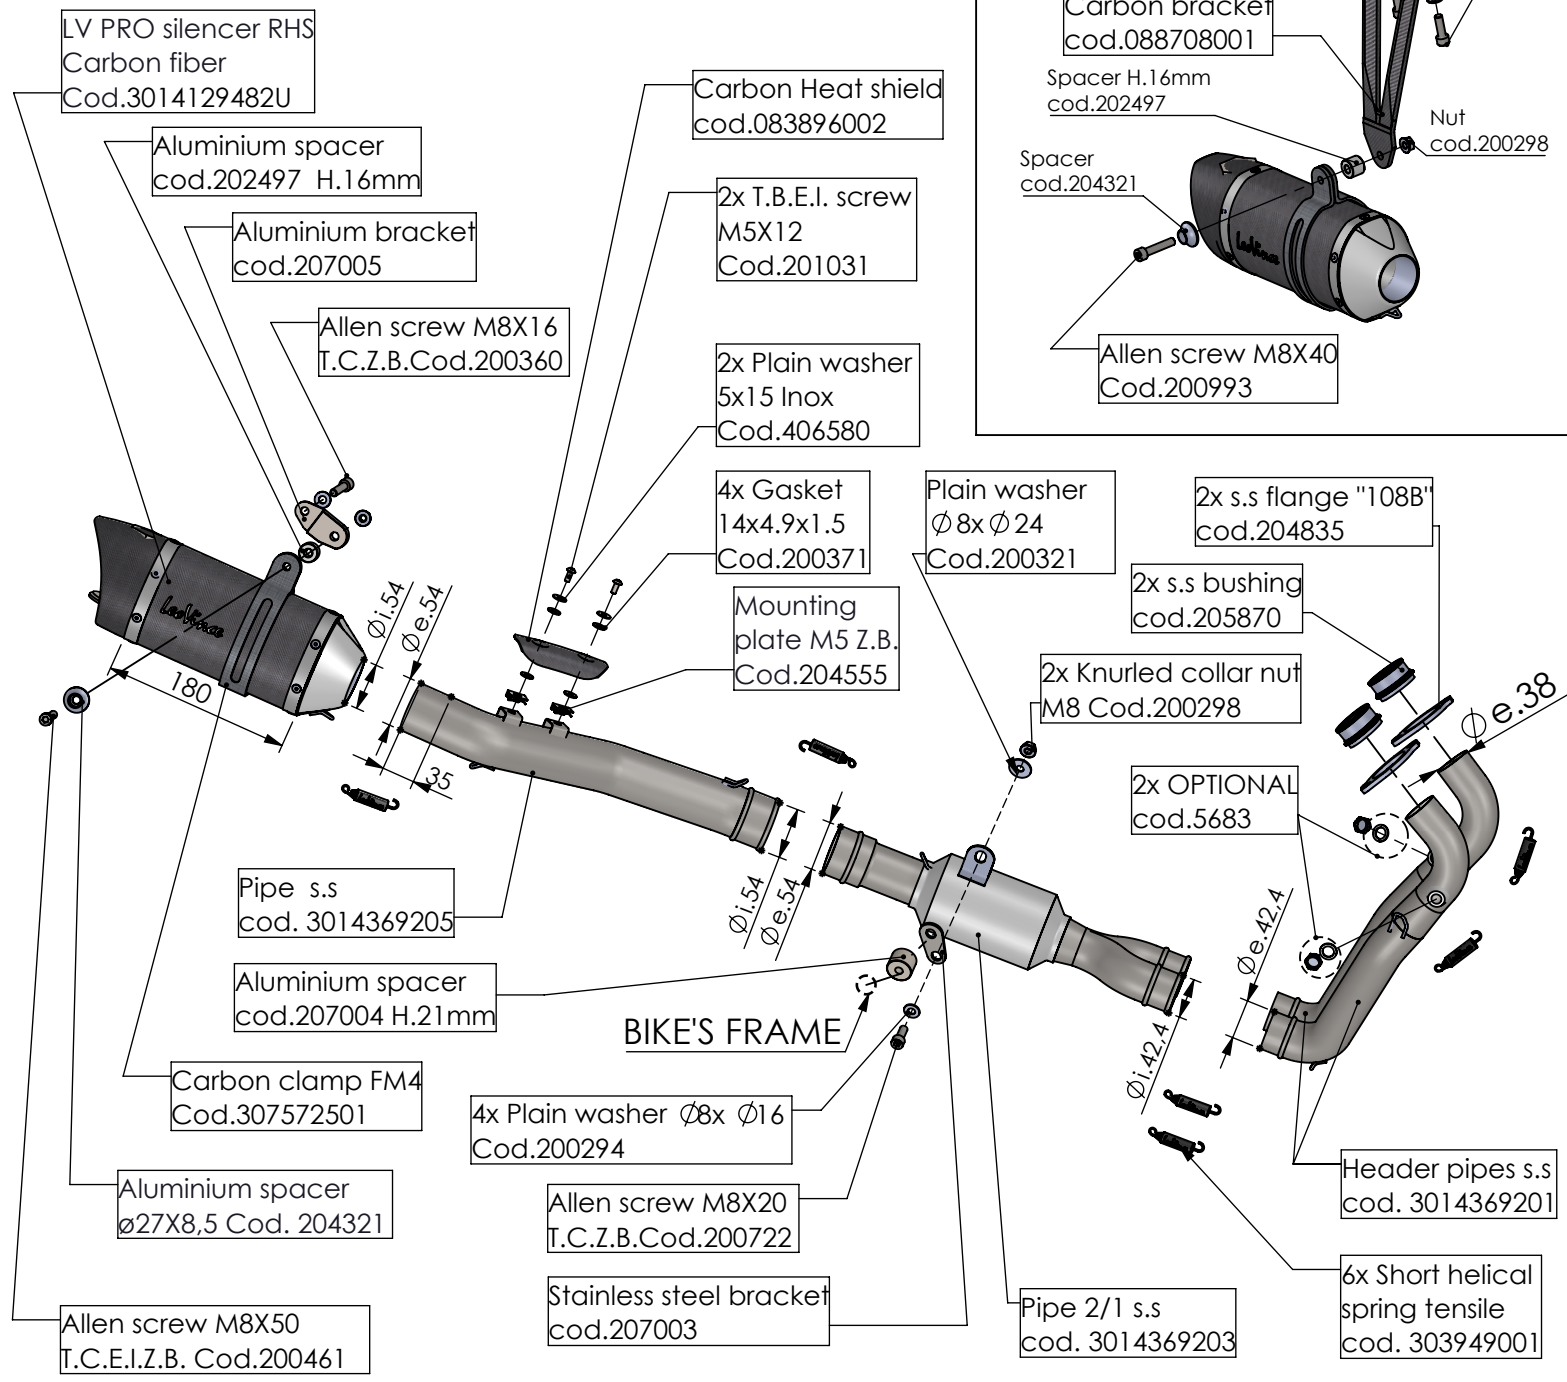

**dB-killer n.52B**  
Cod.308437801

**s.s. Flange "108B"**  
cod.204835 sp.5mm

**s.s. bushing**  
cod.205870

Alternatively it is possible take off the original passenger's RH footboard and assemble the carbon bracket fitting the fasteners as show below

# ART. 14370EU

APRILIA RS 660 - TUONO 660 (also fits 35kW version)

FULL SYSTEM - LV PRO - CARBON FIBER