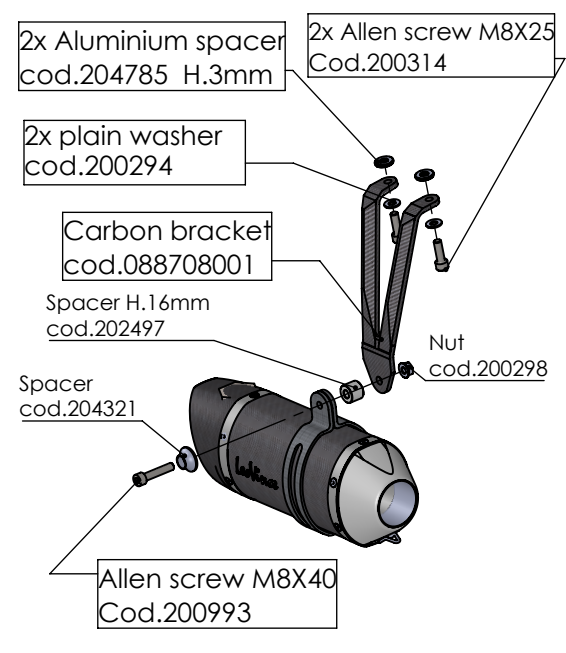

**dB-killer n.52B**  
Cod.308437801

**s.s. Flange "108B"**  
cod.204835 sp.5mm

**s.s. bushing**  
cod.205870

Alternatively it is possible take off the original passenger's RH footboard and assemble the carbon bracket fitting the fasteners as show below

# ART. 14370EU

APRILIA RS 660 - TUONO 660 (also fits 35kW version)

FULL SYSTEM - LV PRO - CARBON FIBER