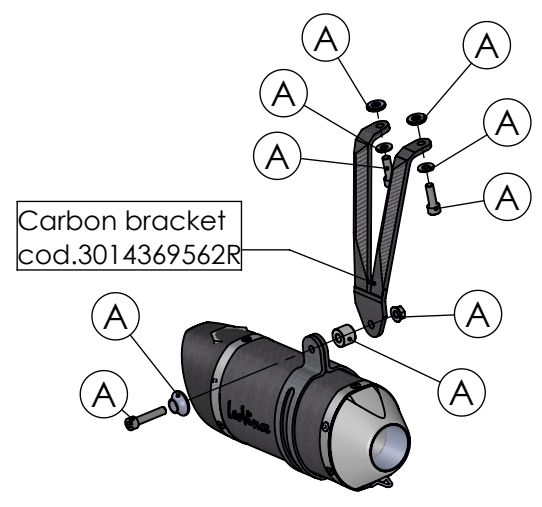

Alternatively it is possible take off the original passenger's RH footboard and assemble the carbon bracket fitting the fasteners as show below

ART. 14370EU - SPARE PARTS

APRILIA RS 660 - TUONO 660 (also fits 35kW version)

- (A) Fitting kit cod.3014369601R
- (B) Carbon cover kit cod.303896001R