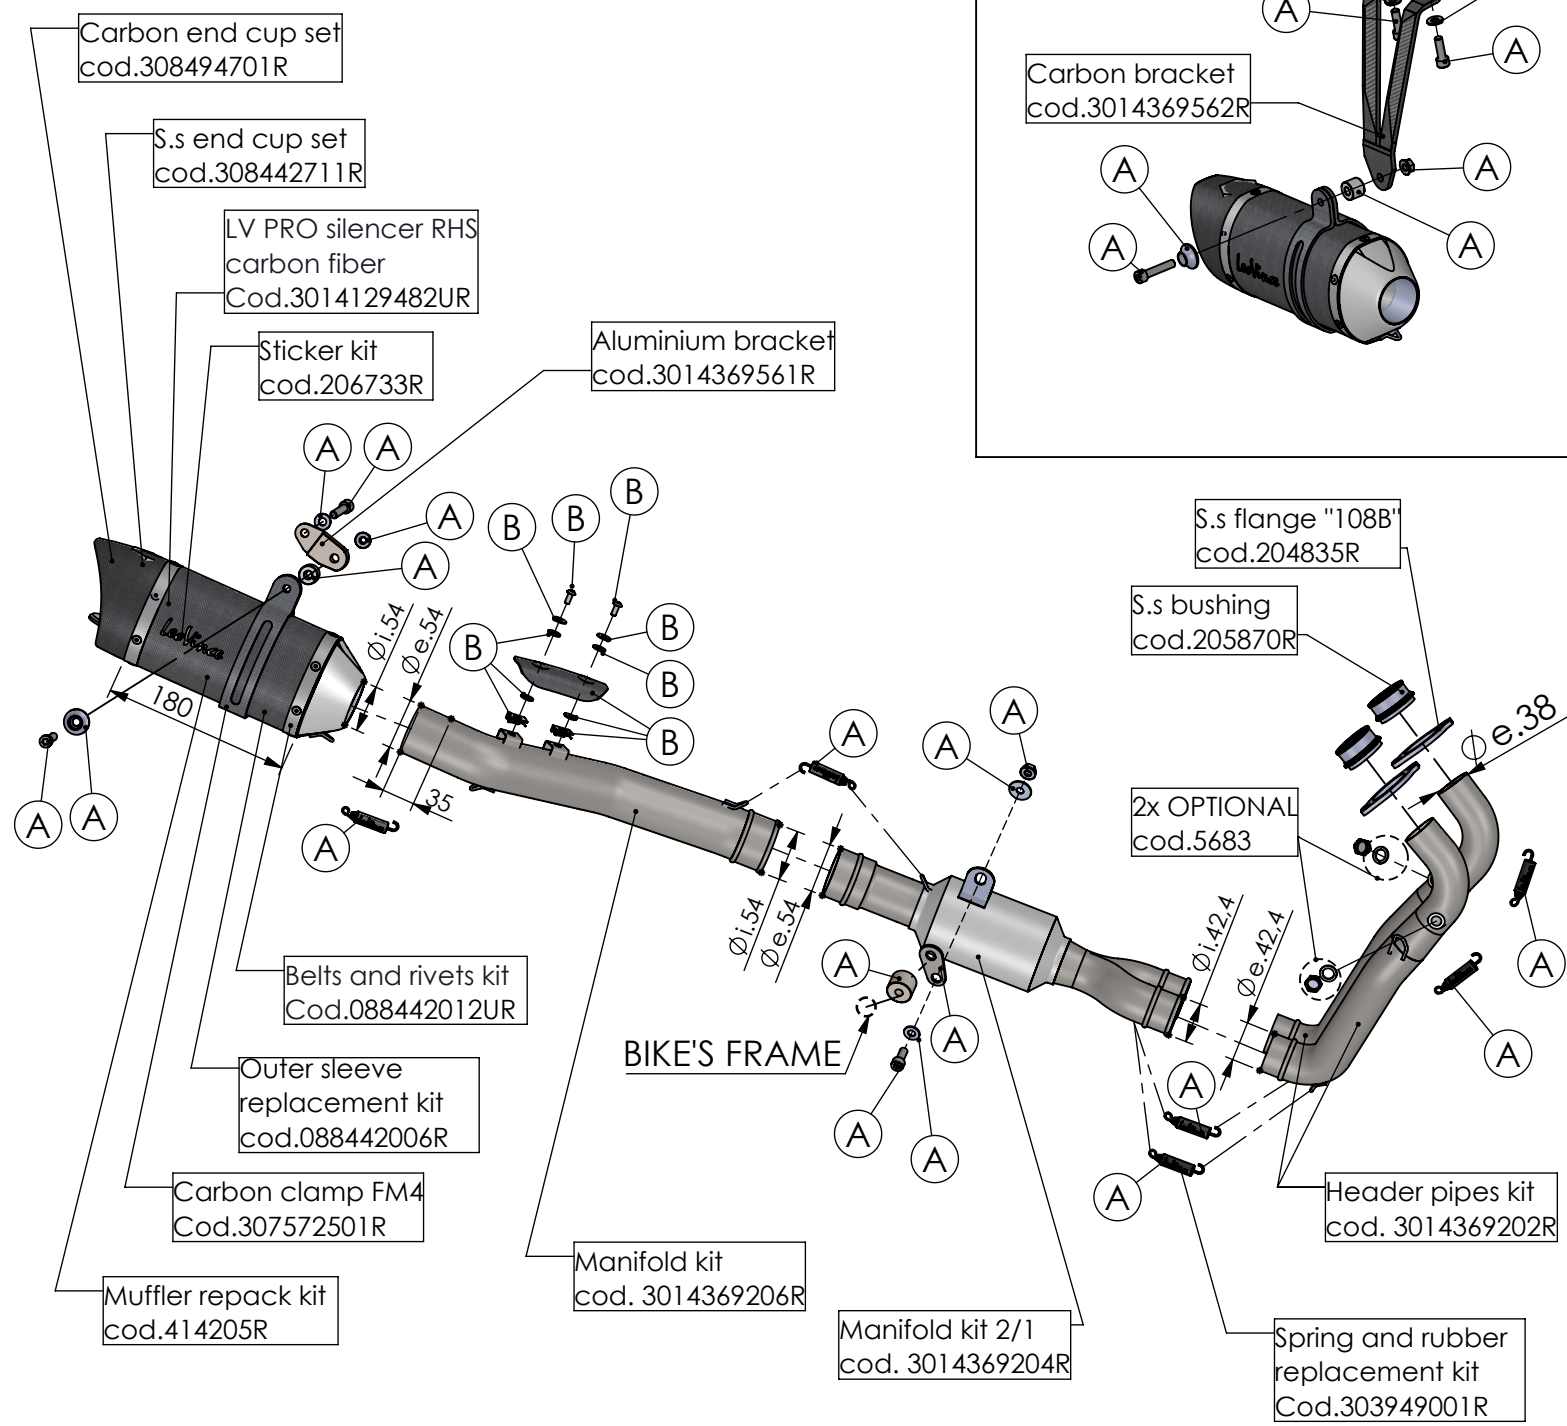

Alternatively it is possible take off the original passenger's RH footboard and assemble the carbon bracket fitting the fasteners as show below

ART. 14370EU - SPARE PARTS

APRILIA RS 660 - TUONO 660 (also fits 35kW version)

- (A) Fitting kit cod.3014369601R
- (B) Carbon cover kit cod.303896001R