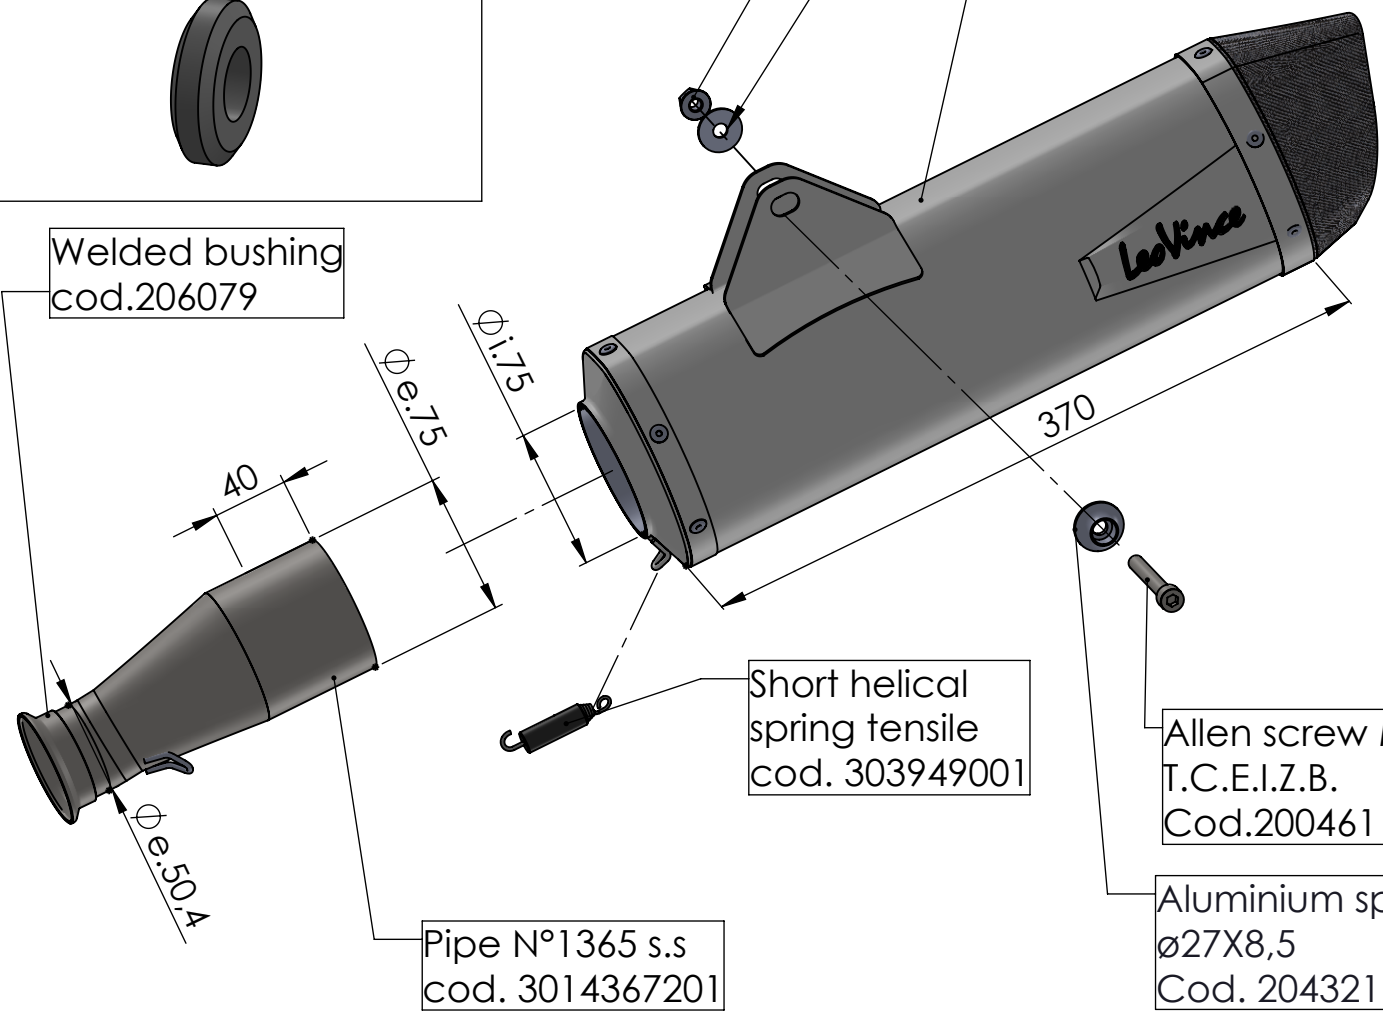

**WARNING**  
DO NOT REMOVE ORIGINAL GRAPHITE BUSHING

Knurled collar nut  
M8 Cod.200298

Plain washer  $\phi 8 \times \phi 24$   
Cod.200321

LV ONE EVO silencer RHS  
stainless steel  
Cod.3014363482U

Welded bushing  
cod.206079

## ART. 14367EU

HUSQVARNA 701 ENDURO/LR / 701 SUPERMOTO  
(Also fits 35kW version)

SLIP-ON - LV ONE EVO - STAINLESS STEEL