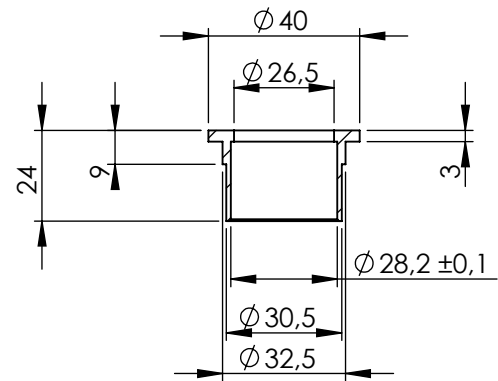

Db-Killer N.62  
Cod.3014259802R

S.s. flange "45E"  
cod.205267R sp. 6mm

S.s. bushing  
cod.206662R

Carbon end cup set  
cod.3014008701R

S.s. end cup set  
cod.3014259711R

Carbon clamp FM4S  
Cod.307572505R