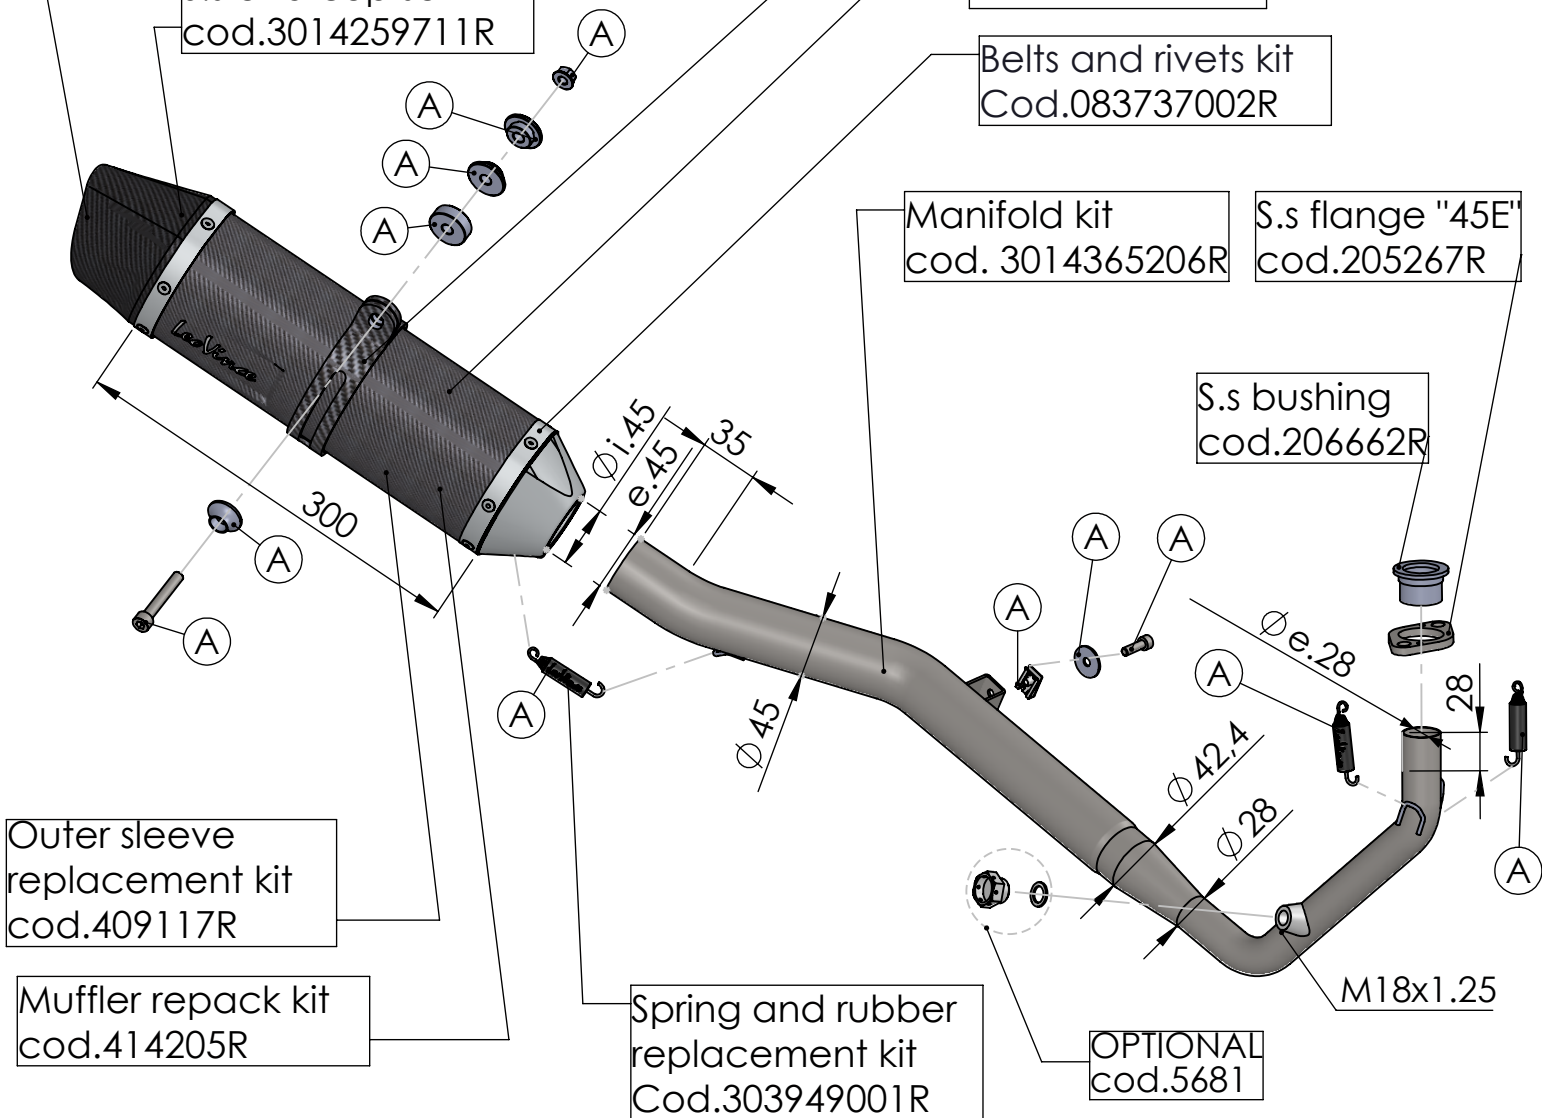

S.s. end cup set
cod.3014259711R

Muffler kit
Cod.3014260481UR

Belts and rivets kit
Cod.083737002R

Manifold kit
cod. 3014365206R

S.s. flange "45E"
cod.205267R

S.s. bushing
cod.206662R

Outer sleeve
replacement kit
cod.409117R

Muffler repack kit
cod.414205R

Spring and rubber
replacement kit
Cod.303949001R

OPTIONAL
cod.5681

ART. 14366E - SPARE PARTS

YAMAHA MT-125 / XSR 125 / YZF-R 125

(A) FITTING KIT cod.3014365601R