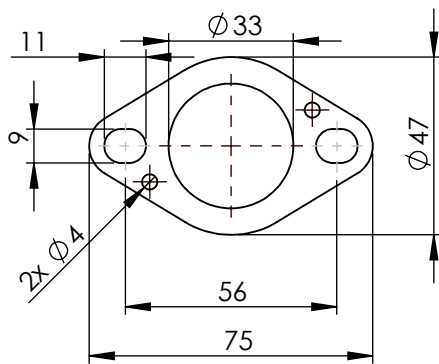

Db-Killer N.62  
Cod.3014259802R

S.s. flange "45E"  
cod.205267R sp. 6mm

S.s. bushing  
cod.206662R

Carbon end cup set  
cod.3014008701R

S.s. end cup set  
cod.3014259711R

Carbon clamp FM4S  
Cod.307572505R

## ART. 14366E - SPARE PARTS

YAMAHA MT-125 / XSR 125 / YZF-R 125

(A) FITTING KIT cod.3014365601R