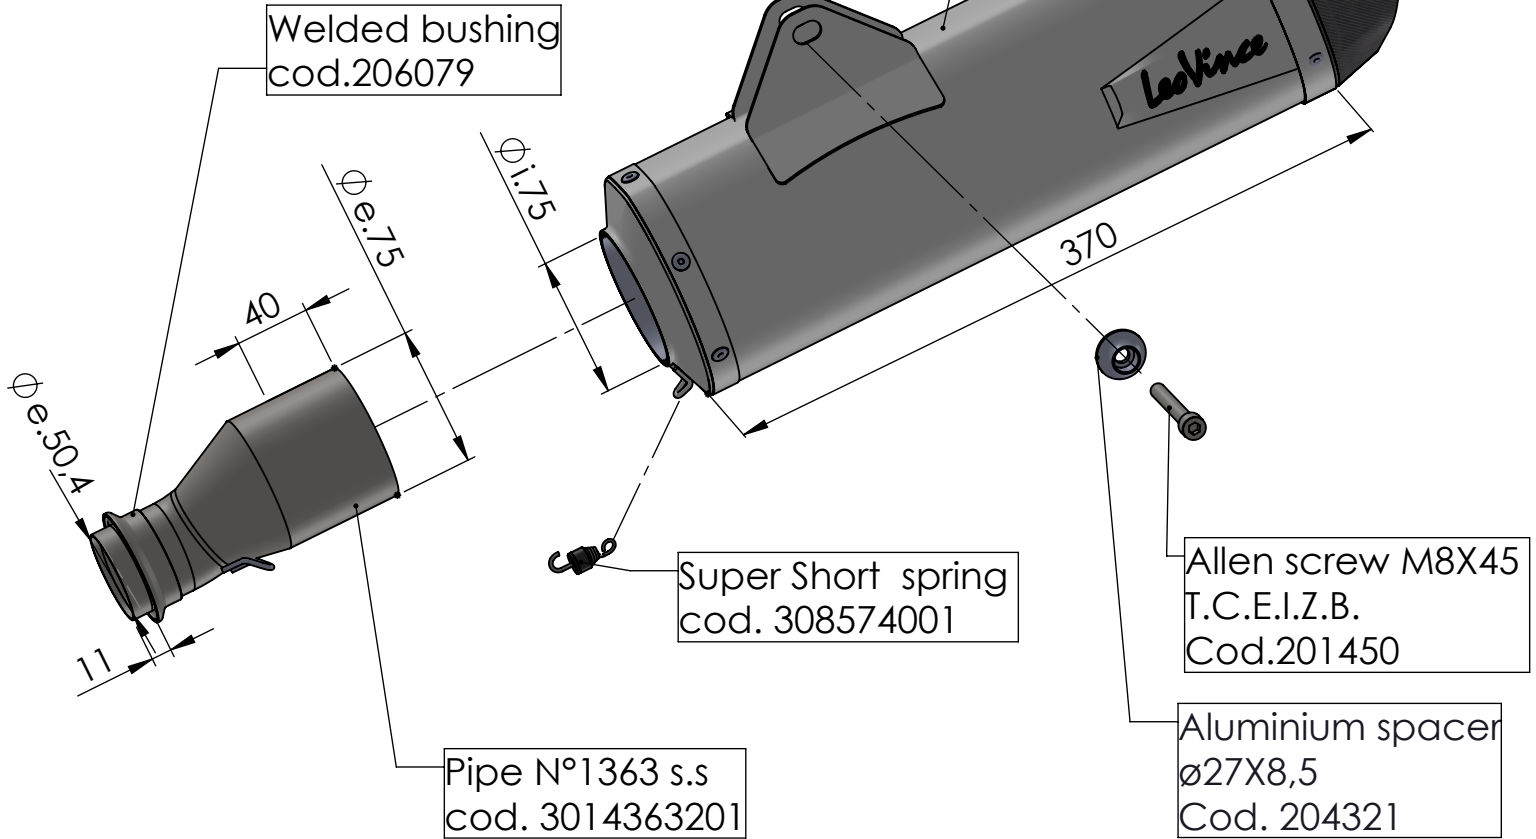

Bushing s.s.
cod.206079

WARNING
DO NOT REMOVE ORIGINAL
GRAPHITE BUSHING

Knurled collar nut
M8 Cod.200298

LV ONE EVO silencer RHS
stainless steel
Cod.3014363482U

Welded bushing
cod.206079

ART. 14363EU

KTM 690 ENDURO R/690 SMC R/GAS GAS ES 700/GAS GAS SM 700
(Also fits 35kW version)

SLIP-ON - LV ONE EVO - STAINLESS STEEL