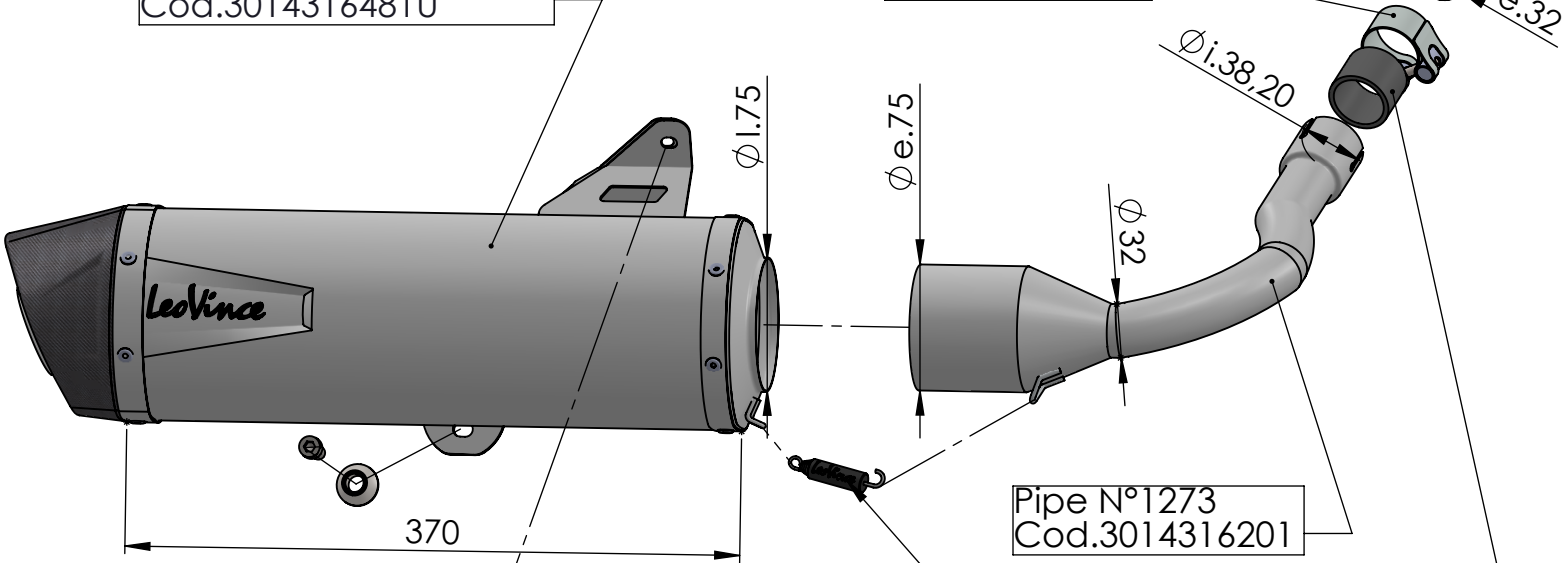

Db killer N°63  
cod.3014225801

Bushing s.s.  
cod.205452

Flange s.s. "43A"  
cod.201208 sp.6mm

Welded bushing s.s.  
cod.205452

OPTIONAL  
cod.5683

M12x1.25

Pipe N°1359 s.s.  
Cod.3014362201

Strap in stainless  
steel  $\phi 41$   
Cod.300041530

LV ONE EVO silencer RHS  
stainless steel  
Cod.3014316481U

Pipe N°1273  
Cod.3014316201

Graphite Bushing  
 $\phi 38 \times \phi 32 \times 30$   
Cod.205290

Short helical spring  
tensile  
Cod.303949001