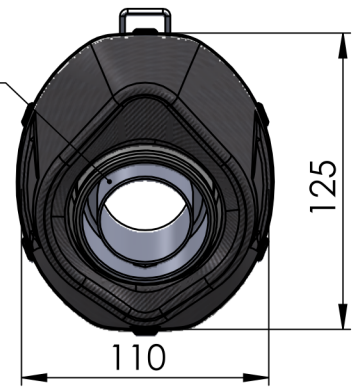

S.s bracket "S8B"
Prod cod.0814352501
Purch. cod.205047

Db-killer N.32B
Cod.307762801

LV ONE EVO big silencer S.s
L 370 x ϕ 50 RHS
Cod.3014352481U

2x Knurled collar nut M8
Cod.200298

2X Allen screw M5X12
T.C.Z.B.
Cod.201031

4x Graphite Gasket
Cod.200371

2x Plain washer 5x15
Cod.406580

Carbon cover
Cod.0814330001

2x Mounting plate M5
Cod.204555

Pipe N°1349 s.s.
Cod.3014352201

Allen screw M8X20
Cod.200722

2x Aluminium spacer
 ϕ 27X8,5X11
Cod. 204321

Carbon clamp FB1DS
Cod.3014220501

Allen screw M8X50
T.C.Z.B.
Cod.200461

Super short spring
Cod.308574001

Strap in s.s ϕ 49
Cod.300049534

ART. 14352EU

TRIUMPH TIGER 900 GT / RALLY / PRO
(fits with original panniers) (also fits 35kW version)