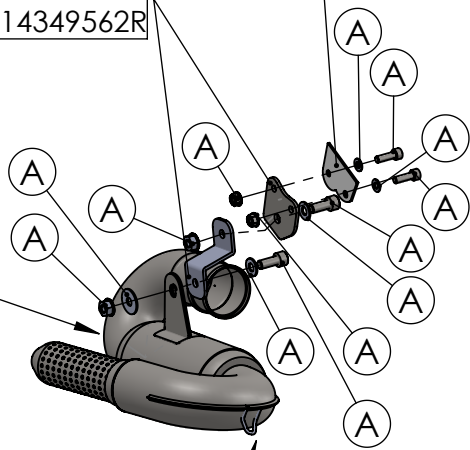

Db-Killer 59B  
Cod.3014228804R

**S.s Flange 112A**  
cod.204569R Sp.5mm

**S.s bushing**  
cod.204833R

Brackets kit  
cod. 3014349562R

BIKE'S FRAME

Welded reinforcements

Welded reinforcement

Carbon end cup set  
cod.308266701R

S.s end cup set  
cod.3014228701R

Muffler kit  
Cod.3014228486UR

Carbon clamp FM4S  
Cod.307572505R

Silencer bracket s.s.  
cod.3014349561R

BIKE'S FRAME  
Øi.45

Flange  
cod.204569R

S.s bushing  
cod.204833R

OPTIONAL  
cod.5683

M12x1.25

Manifold kit 2/1  
cod. 3014349206R

Spring and rubber  
replacement kit  
Cod.303949001R

# ART.14349EBU - SPARE PARTS

YAMAHA TRACER 7 / TRACER 7 GT (Also fits 35 kW version)  
(Fits with original panniers) (Fits with original centre stand)

Ⓐ FITTING COD. 3014349601R