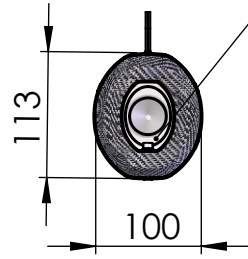

Db-Killer 59B  
Cod.3014228804R

**S.s Flange 112A**  
cod.204569R Sp.5mm

**S.s bushing**  
cod.204833R

Brackets kit  
cod. 3014349562R

BIKE'S FRAME

Welded reinforcements

Welded reinforcement

Carbon end cup set  
cod.308266701R

S.s end cup set  
cod.3014228701R

Muffler kit  
Cod.3014228486UR

Carbon clamp FM4S  
Cod.307572505R

Silencer bracket s.s.  
cod.3014349561R

BIKE'S FRAME  
Øi.45

Flange  
cod.204569R

S.s bushing  
cod.204833R