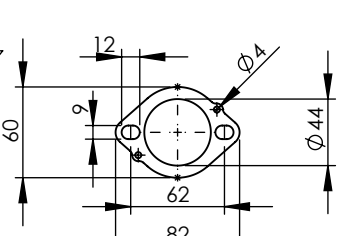

Db-Killer 59B  
Cod.3014228804R

**S.s Flange 112A**  
cod.204569R Sp.5mm

**S.s bushing**  
cod.204833R

Brackets kit  
cod. 3014349562R

BIKE'S FRAME

Welded reinforcements

Welded reinforcement

Carbon end cup set  
cod.308266701R

# ART.14349EBU - SPARE PARTS

YAMAHA TRACER 7 / TRACER 7 GT (Also fits 35 kW version)  
(Fits with original panniers) (Fits with original centre stand)

Ⓐ FITTING COD. 3014349601R