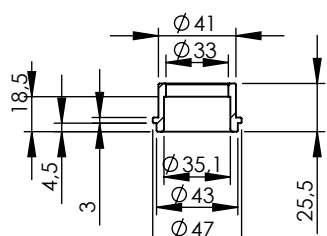

Db-Killer 59B  
Cod.3014228804R

**S.s Flange 112A**  
cod.204569R Sp.5mm

**S.s bushing**  
cod.204833R

Brackets kit  
cod. 3014349562R

BIKE'S FRAME

Welded reinforcements

Welded reinforcement

Carbon end cup set  
cod.308266701R

S.s end cup set  
cod.3014228701R

Muffler kit  
Cod.3014228486UR

Carbon clamp FM4S  
Cod.307572505R

Silencer bracket s.s.  
cod.3014349561R

BIKE'S FRAME  
Øi.45

Flange  
cod.204569R

S.s bushing  
cod.204833R

# ART.14349EBU - SPARE PARTS

YAMAHA TRACER 7 / TRACER 7 GT (Also fits 35 kW version)  
(Fits with original panniers) (Fits with original centre stand)

Ⓐ FITTING COD. 3014349601R