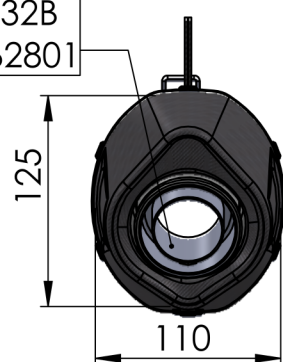

**WARNING:
USE THIS HARDWARE TO FIT
WITHOUT PANNIERS**

LV ONE EVO big silencer black
L 370 x Ø 50 RHS
Cod.3014330485U

Aluminium spacer
Cod.204667

Db-killer N.32B
Cod.307762801

Knurled collar nut M8
Cod.200298

BIKE'S FRAME

Carbon cover
Cod.0814330001

Strap in s.s Ø45
Cod.300045530

N°4 Mounting
plate M5
Cod.204555

Ø i.44,5

Pipe N°1282
Cod.3014330201

Allen screw M8X45
T.C.Z.B.
Cod.201450

Aluminium spacer
Ø27X8,5X11
Cod. 204321