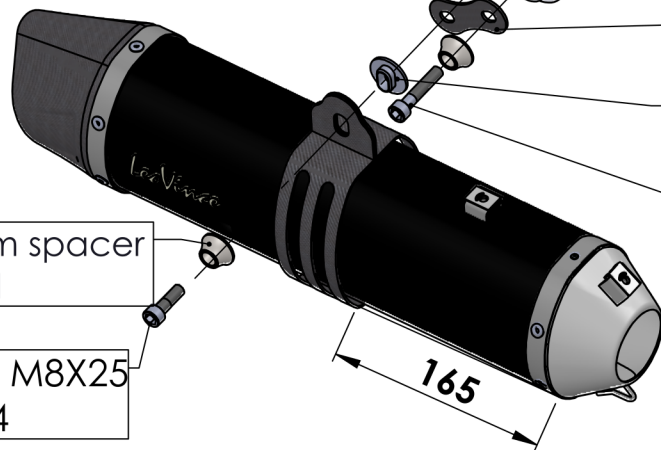

2x Aluminium spacer
Cod. 204321

Allen screw M8X25
Cod.200314

Allen screw M8X50
T.C.Z.B.
Cod.200461

**WARNING:
USE THIS HARDWARE TO FIT
WITH ORIGINAL PANNIERS**

ART. 14330EBU

YAMAHA TÈNERÈ 700

(fits with original panniers and centre stand) (also fits 35 kW version)

SLIP ON - LV ONE EVO - BLACK