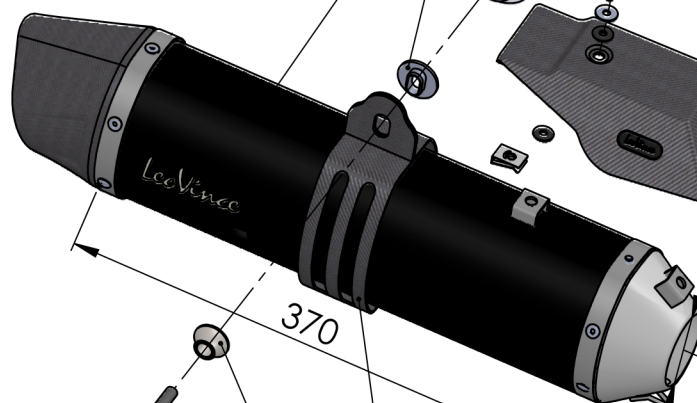

**WARNING:
USE THIS HARDWARE TO FIT
WITHOUT PANNIERS**

LV ONE EVO big silencer black
L 370 x Ø 50 RHS
Cod.3014330485U

Aluminium spacer
Cod.204667

Db-killer N.32B
Cod.307762801

Knurled collar nut M8
Cod.200298

BIKE'S FRAME

Carbon cover
Cod.0814330001

Strap in s.s Ø45
Cod.300045530

N°4 Mounting
plate M5
Cod.204555

Ø i.44,5

Pipe N°1282
Cod.3014330201

Allen screw M8X45
T.C.Z.B.
Cod.201450

Aluminium spacer
Ø27X8,5X11
Cod. 204321

Carbon clamp FB1AS
Cod.3014330501

Short helical spring
tensile
Cod.303949001

Carbon cover
Cod.088741002

N°8 Graphite Gasket
Cod.200371

4X Allen screw M5X12
T.C.Z.B.
Cod.201031

4 x Plain washer 5x15
Cod.406580

ART. 14330EBU

YAMAHA TÈNERÈ 700

(fits with original panniers and centre stand) (also fits 35 kW version)

SLIP ON - LV ONE EVO - BLACK