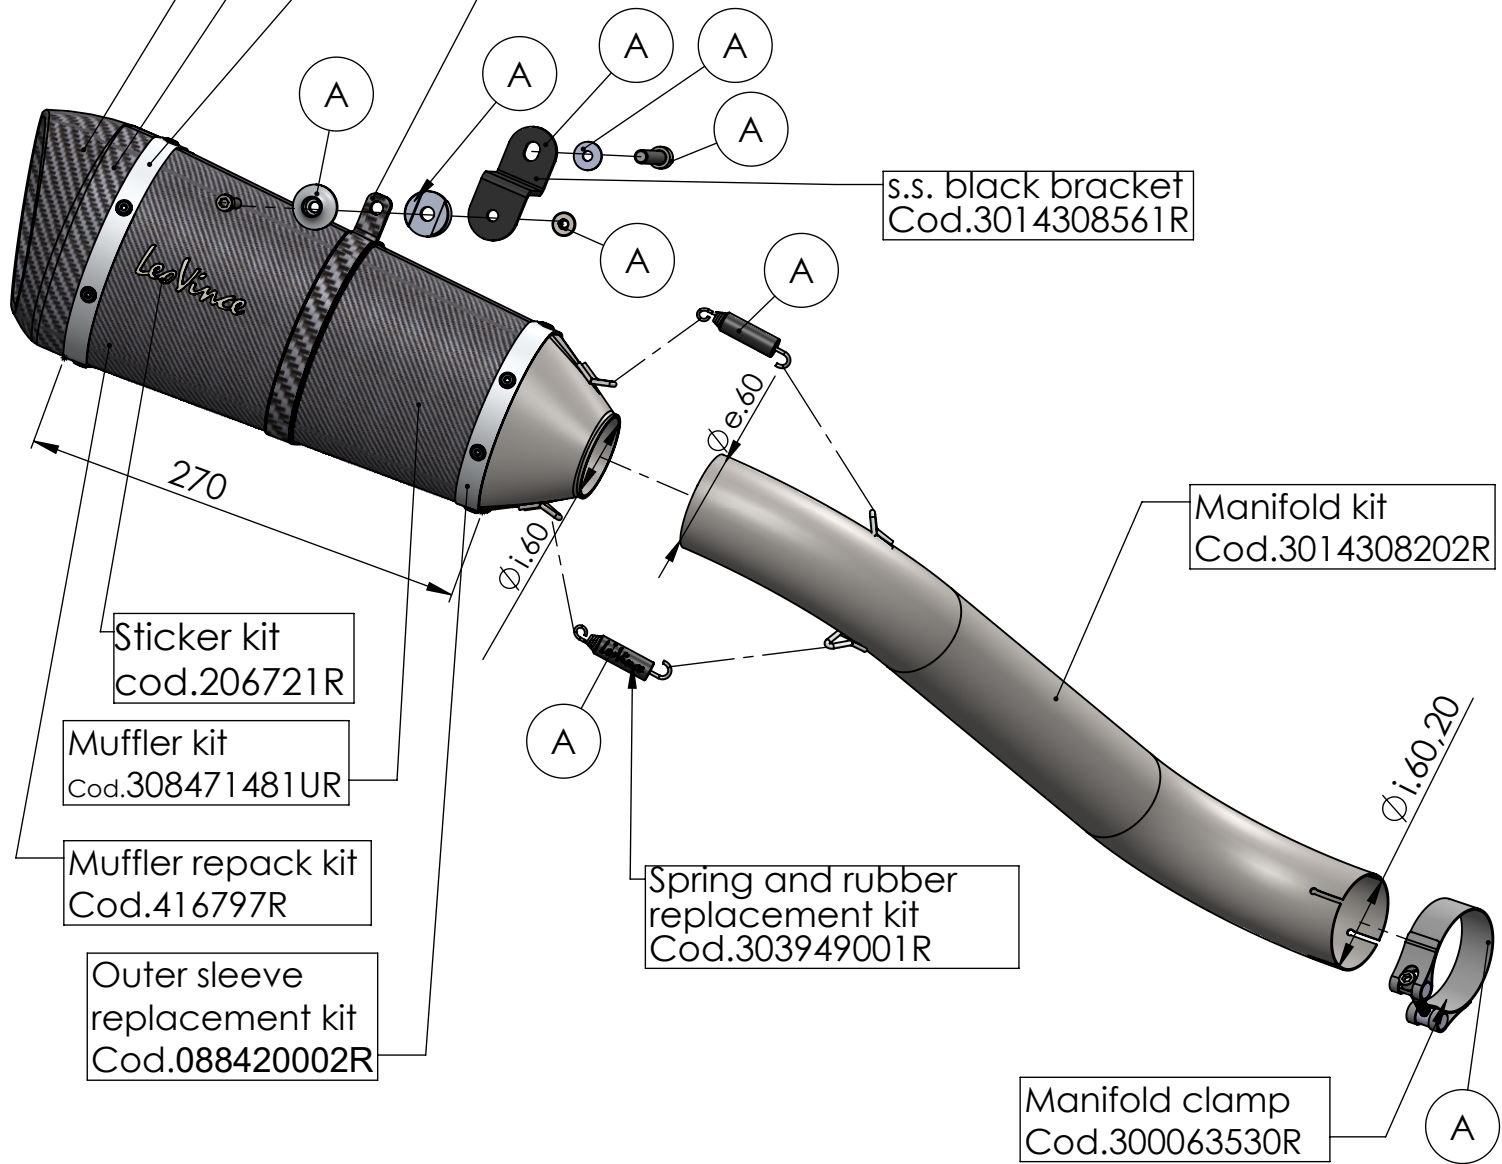

S.s End cap set  
Cod.308428711R

Carbon End cap set  
Cod.308420741R

Db-killer N°52  
Cod.308421801R

Belts and rivets kit  
Cod.088421020UR

Carbon clamp FRT  
Cod.308476501R

s.s. black bracket  
Cod.3014308561R

Manifold clamp  
Cod.300063530R

**WARNING**

it is advisable to optimize the carburation by remapping the stock ECU or by adopting an additional ECU unit.

**ART. 14309SU - SPARE PARTS**

APRILIA RSV4 1000 RR-RSV4 1100/FACTORY-TUONO V4 1100 RR/ FACTORY

Ⓐ FITTING KIT Cod. 3014308601R