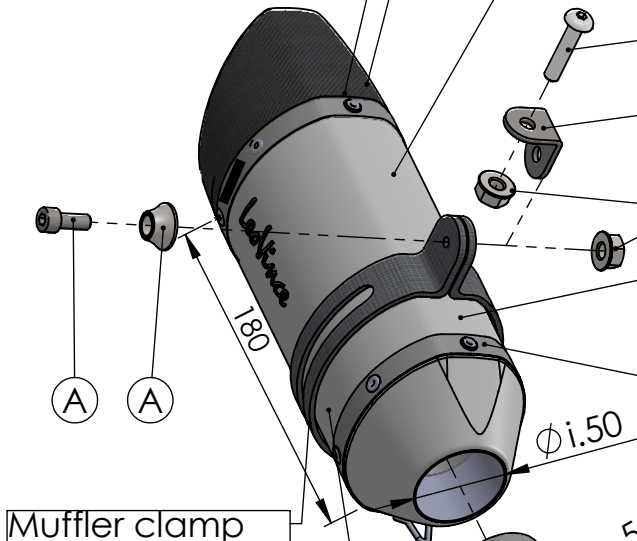

Carbon end cap set
Cod.308494701R

S.s end cap set
Cod.3014124741R

Muffler Kit
Cod.3014124481UR

DB-Killer N°52B
Cod.308437801R

Outer sleeve
replacement Kit
Cod.0814124004R

Belts and rivets Kit
Cod.088442008U

Muffler clamp
Cod.306958505R

Muffler repack Kit
Cod.414205R

Spring and rubber
replacement Kit
Cod.303949001R

Manifold Kit N°1241
Cod.3014286204R

Manifold clamp Kit Ø53
Cod.300053530R

Manifold Kit N°1240
Cod.3014286202R

Manifold clamp Kit Ø45
Cod.300045530R

ART. 14286EU - SPARE PARTS

TRIUMPH STREET TRIPLE 765 S / SA2 / R / R LRH / RS
(also fits 660cc model, 35/70kW versions)

Ⓐ FITTING KIT COD.3014286601R