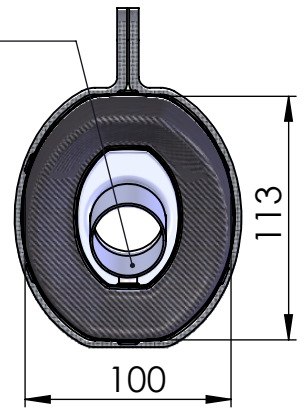

Carbon end cap set
Cod.308494701R

S.s end cap set
Cod.3014124741R

Muffler Kit
Cod.3014124481UR

DB-Killer N°52B
Cod.308437801R

Outer sleeve
replacement Kit
Cod.0814124004R

Belts and rivets Kit
Cod.088442008U

Muffler clamp
Cod.306958505R

Muffler repack Kit
Cod.414205R

Spring and rubber
replacement Kit
Cod.303949001R

Manifold Kit N°1241
Cod.3014286204R

Manifold clamp Kit Ø53
Cod.300053530R

Manifold Kit N°1240
Cod.3014286202R

Manifold clamp Kit Ø45
Cod.300045530R

ART. 14286EU - SPARE PARTS

TRIUMPH STREET TRIPLE 765 S / SA2 / R / R LRH / RS
(also fits 660cc model, 35/70kW versions)

Ⓐ FITTING KIT COD.3014286601R