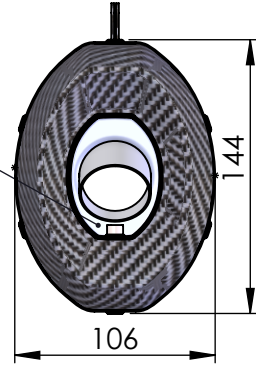

DB-Killer N°52  
Cod.308421801

Factory S Silence LHS  
stainless steel  
Cod.308421482

(E13) 92R - 01 10395

Knurled collar nut M6  
Cod.200333

2 Carbon clamp FR3  
Cod.308444501

Factory S Silence RHS  
stainless steel  
Cod.308421481

2 Allen screw  
M8X65 T.C.Z.B.  
Cod.201222

(E13) 92R - 01 10395

2 Aluminium bracket  
Cod.3014146501

2 Aluminium  
spacer  
Cod. 205771

Knurled collar  
nut M8  
Cod.200298

2 Aluminium spacer  
Cod.204321

2 Allen screw  
M6X25 T.C.Z.B.  
Cod.200586

Pipe N°1091 LHS s.s.  
Cod.3014146202

2 Aluminium spacer  
-for allen screw M6-  
Cod.205767

2x Short helical  
spring tensile  
cod. 303949001

Pipe N°1090 RHS s.s.  
Cod.3014146201

Mounting plate M6  
Cod.204664

**ART. 14223S**

KAWASAKI Z1000/Z1000SX/NINJA1000/ABS (US only)  
(Fits with original panniers)

SLIP-ON - FACTORY S - STAINLESS STEEL - APPROVED