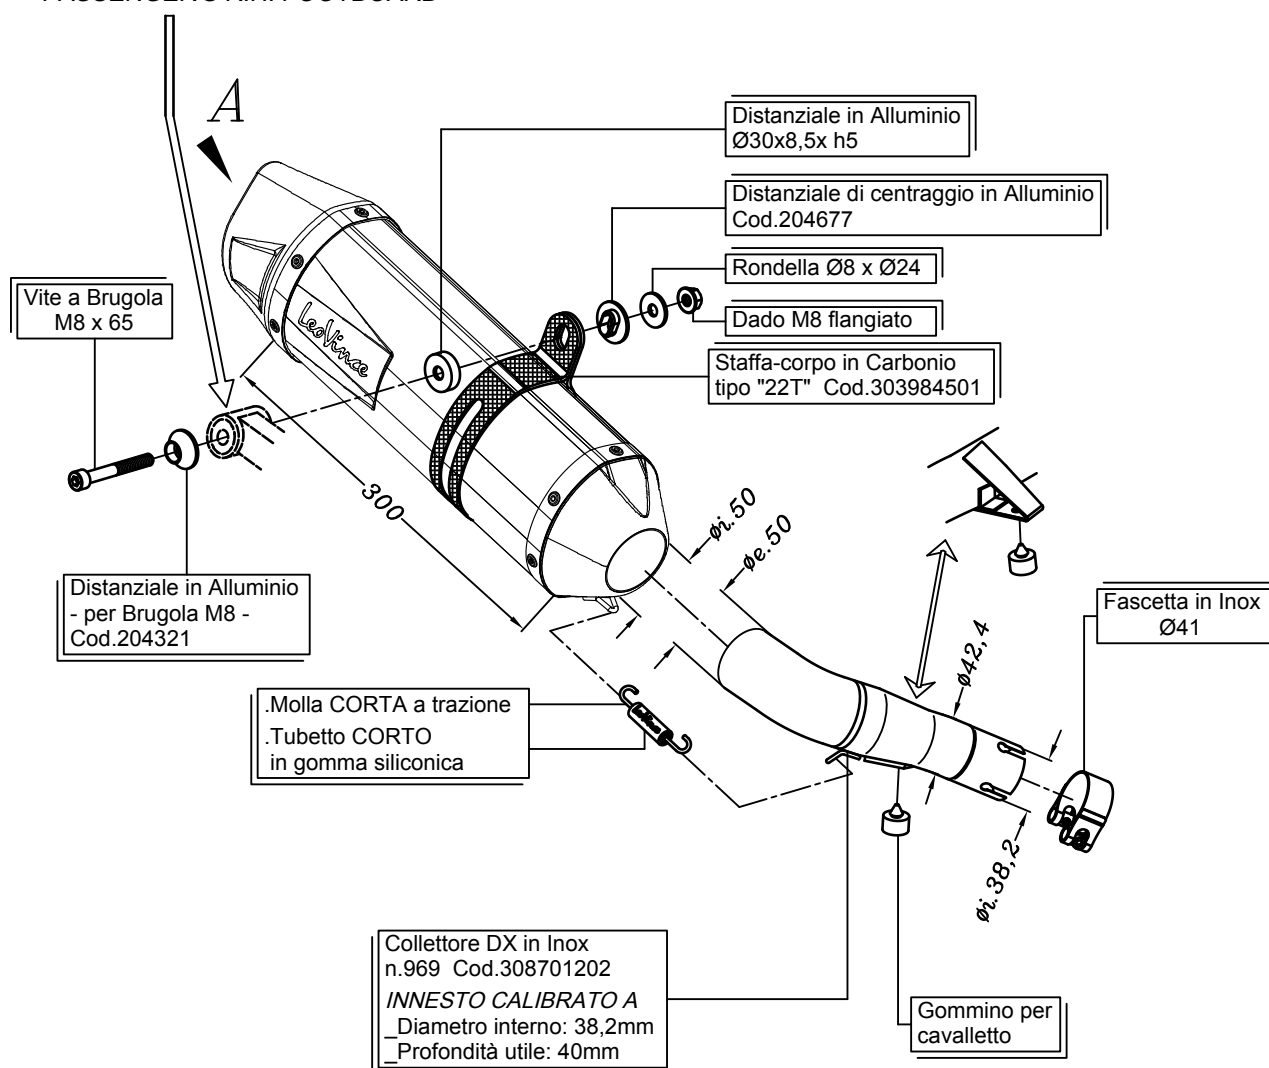

PEDANA PASSEGGERO DX  
PASSENGER'S R.H. FOOTBOARD

Art.14189EU

Slip-on "LV ONE EVO" Stainless Steel

HONDA INTEGRA 750/DCT/ABS

HONDA INTEGRA 750/DCT/ABS (35 kW)

HONDA NC 750 S/DCT/ABS

HONDA NC 750 S/DCT/ABS (35 kW)

HONDA NC 750 X/DCT/ABS

HONDA NC 750 X/DCT/ABS (35 kW)