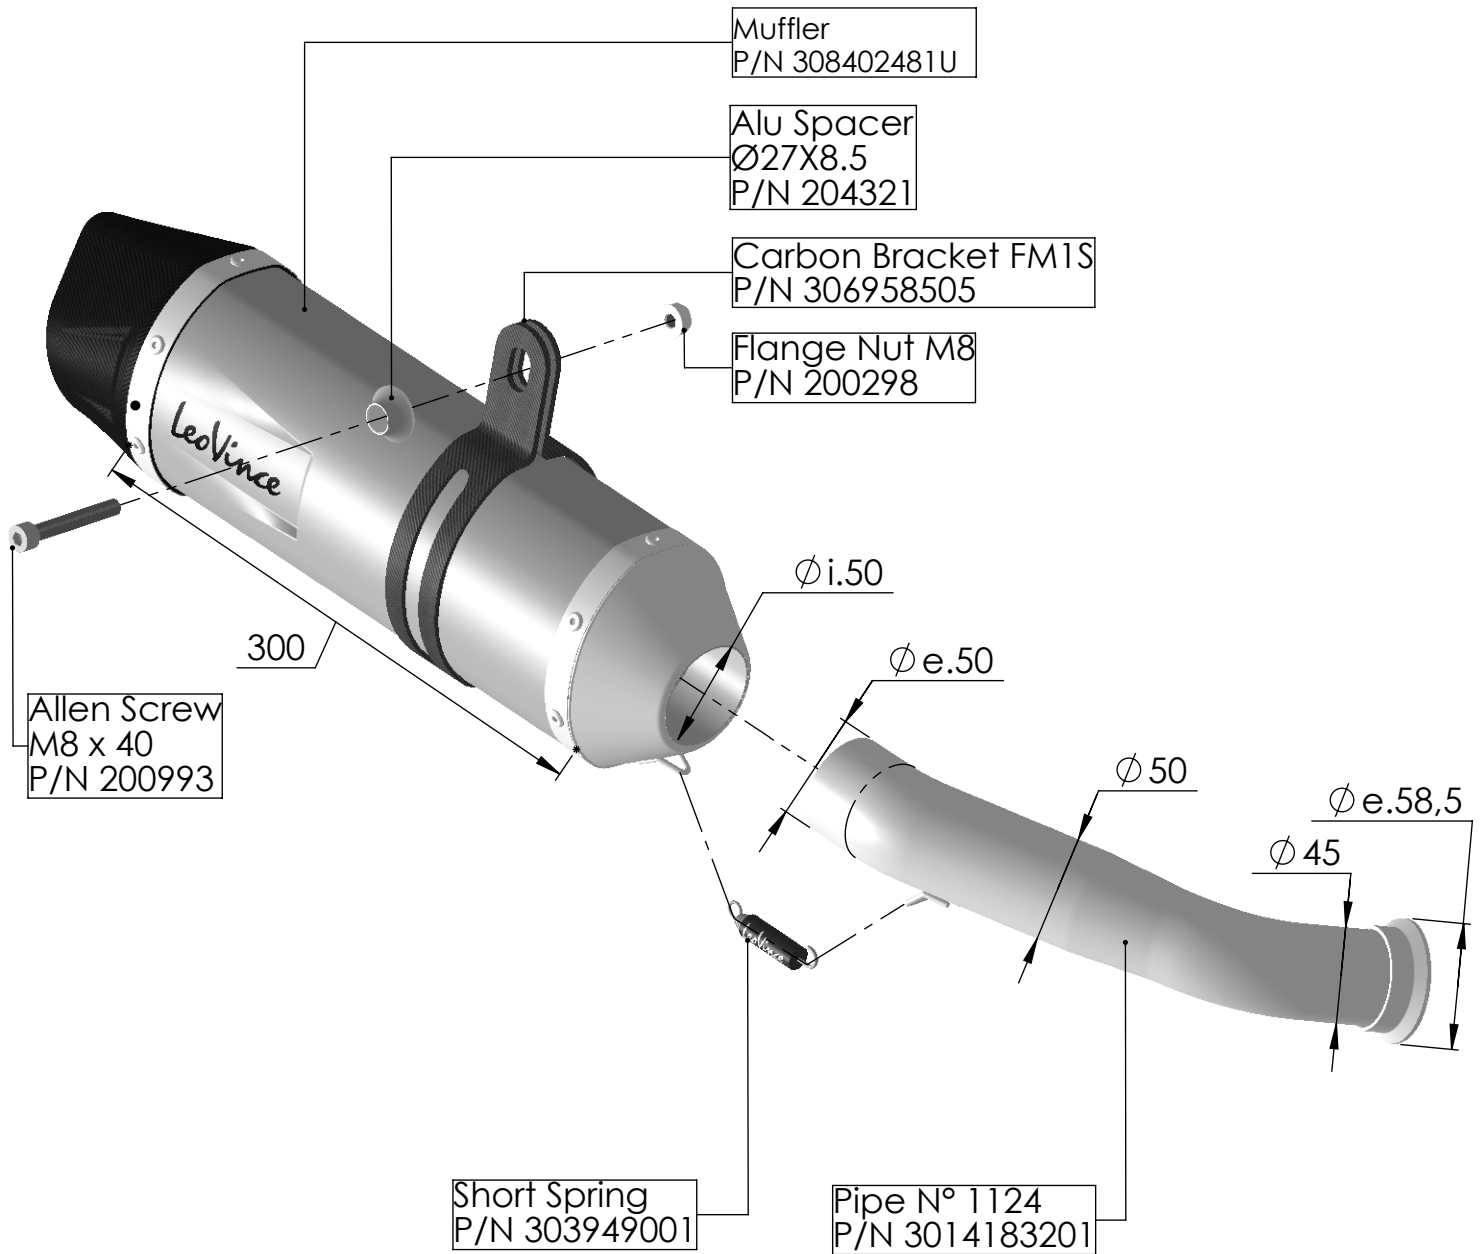

dB-Killer N°32B
P/N 307762801

ART. 14185EU

KTM DUKE 125 / 390 - RC 125 / 390

SLIP-ON LV ONE EVO STAINLESS STEEL