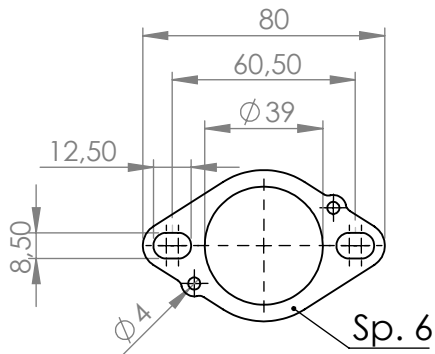

**Flange "158A"
Cod.206061**

**DB-Killer N°32B
Cod.307762801**