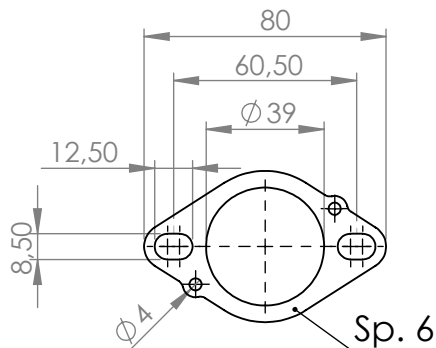

Bushing
Cod.206060

Flange "158A"
Cod.206061

DB-Killer N°32B
Cod.307762801

ART. 14181EU

KAWASAKI Z650 - NINJA 650 (also fits 35kW version)

FULL SISTEM 2/1 "LV ONE EVO - STAINLESS STEEL"