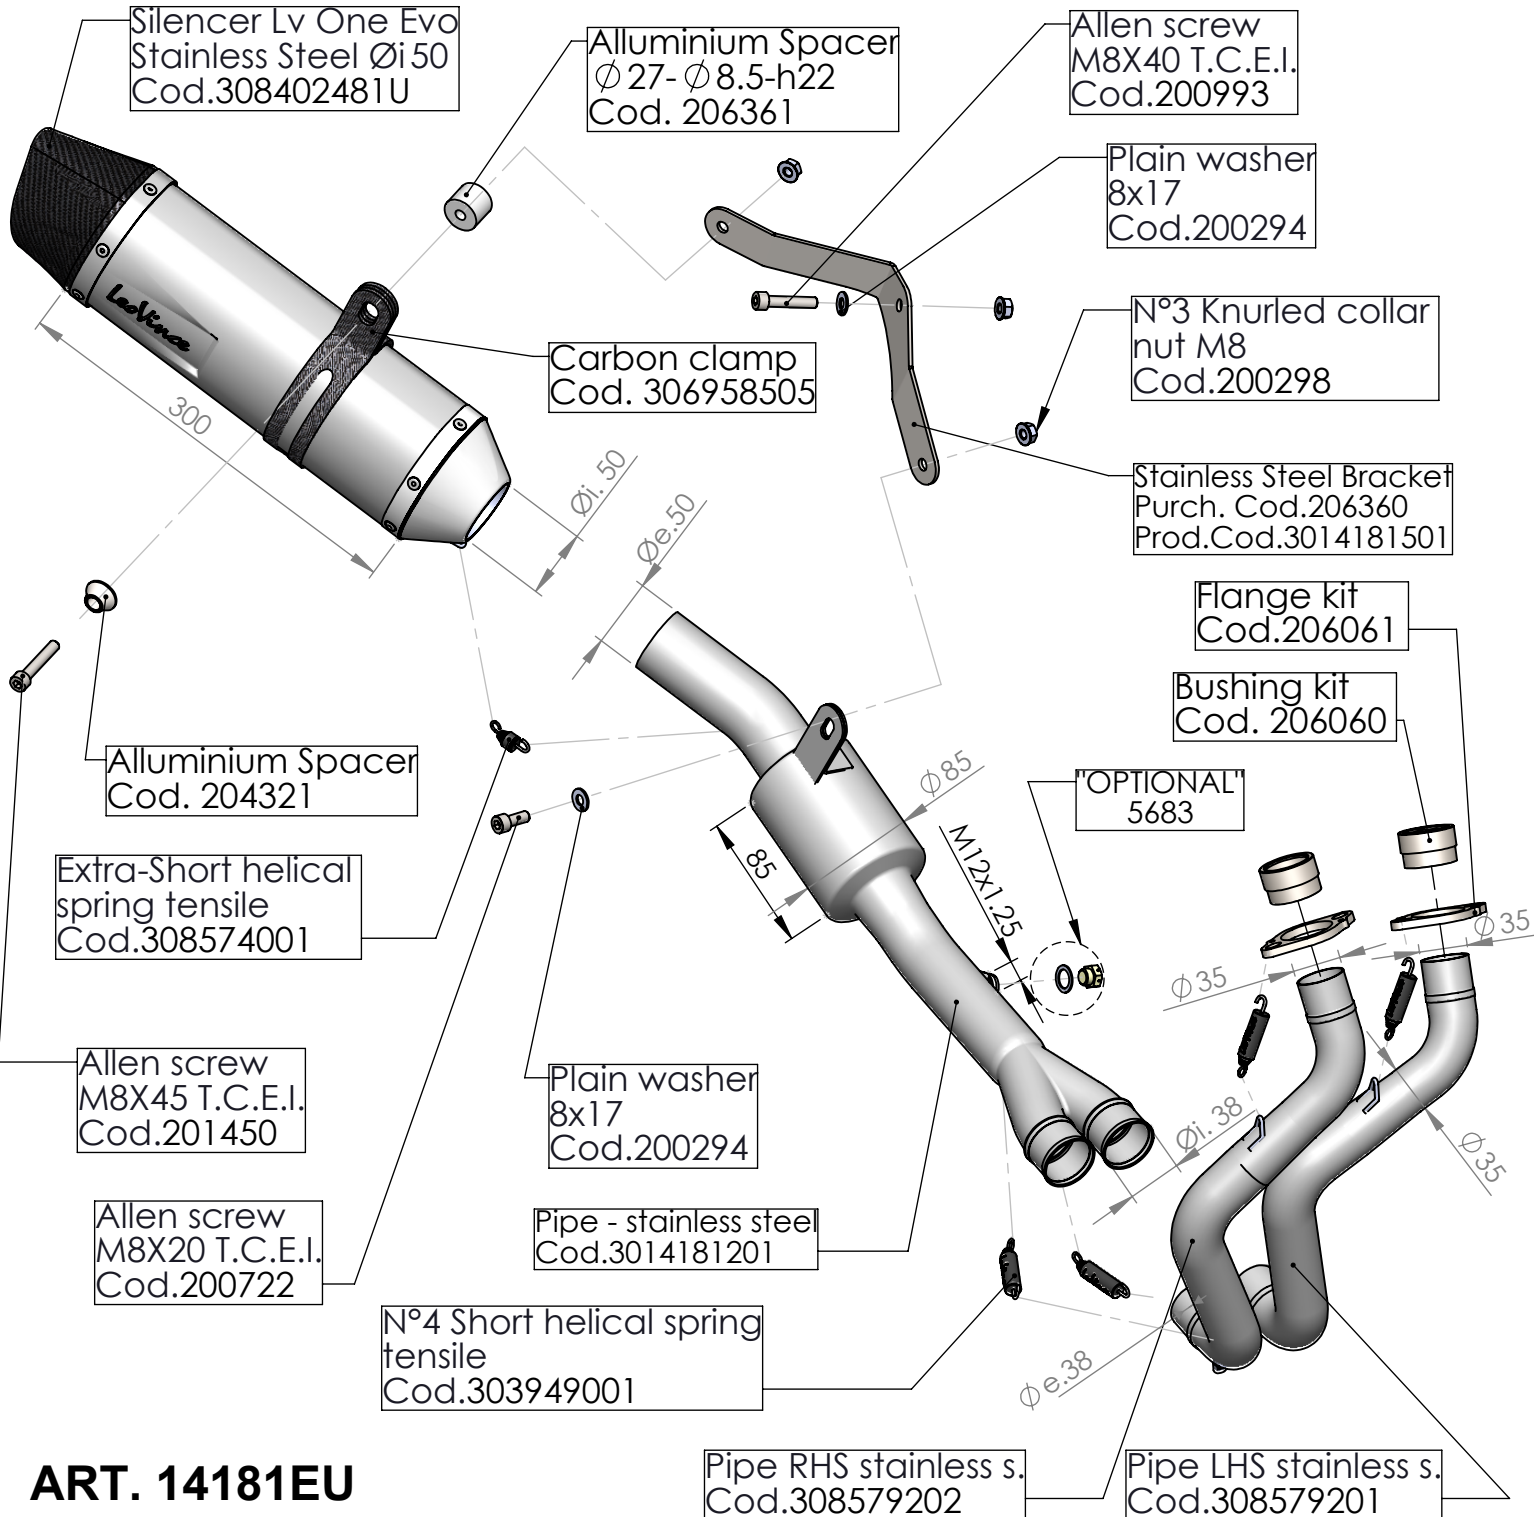

Bushing
Cod.206060

Flange "158A"
Cod.206061

DB-Killer N°32B
Cod.307762801

ART. 14181EU

KAWASAKI Z650 - NINJA 650 (also fits 35kW version)

FULL SISTEM 2/1 "LV ONE EVO - STAINLESS STEEL"