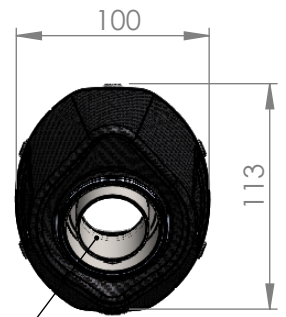

Bushing
Cod.206060

Flange "158A"
Cod.206061

DB-Killer N°32B
Cod.307762801

ART. 14181EU

KAWASAKI Z650 - NINJA 650 (also fits 35kW version)

FULL SISTEM 2/1 "LV ONE EVO - STAINLESS STEEL"