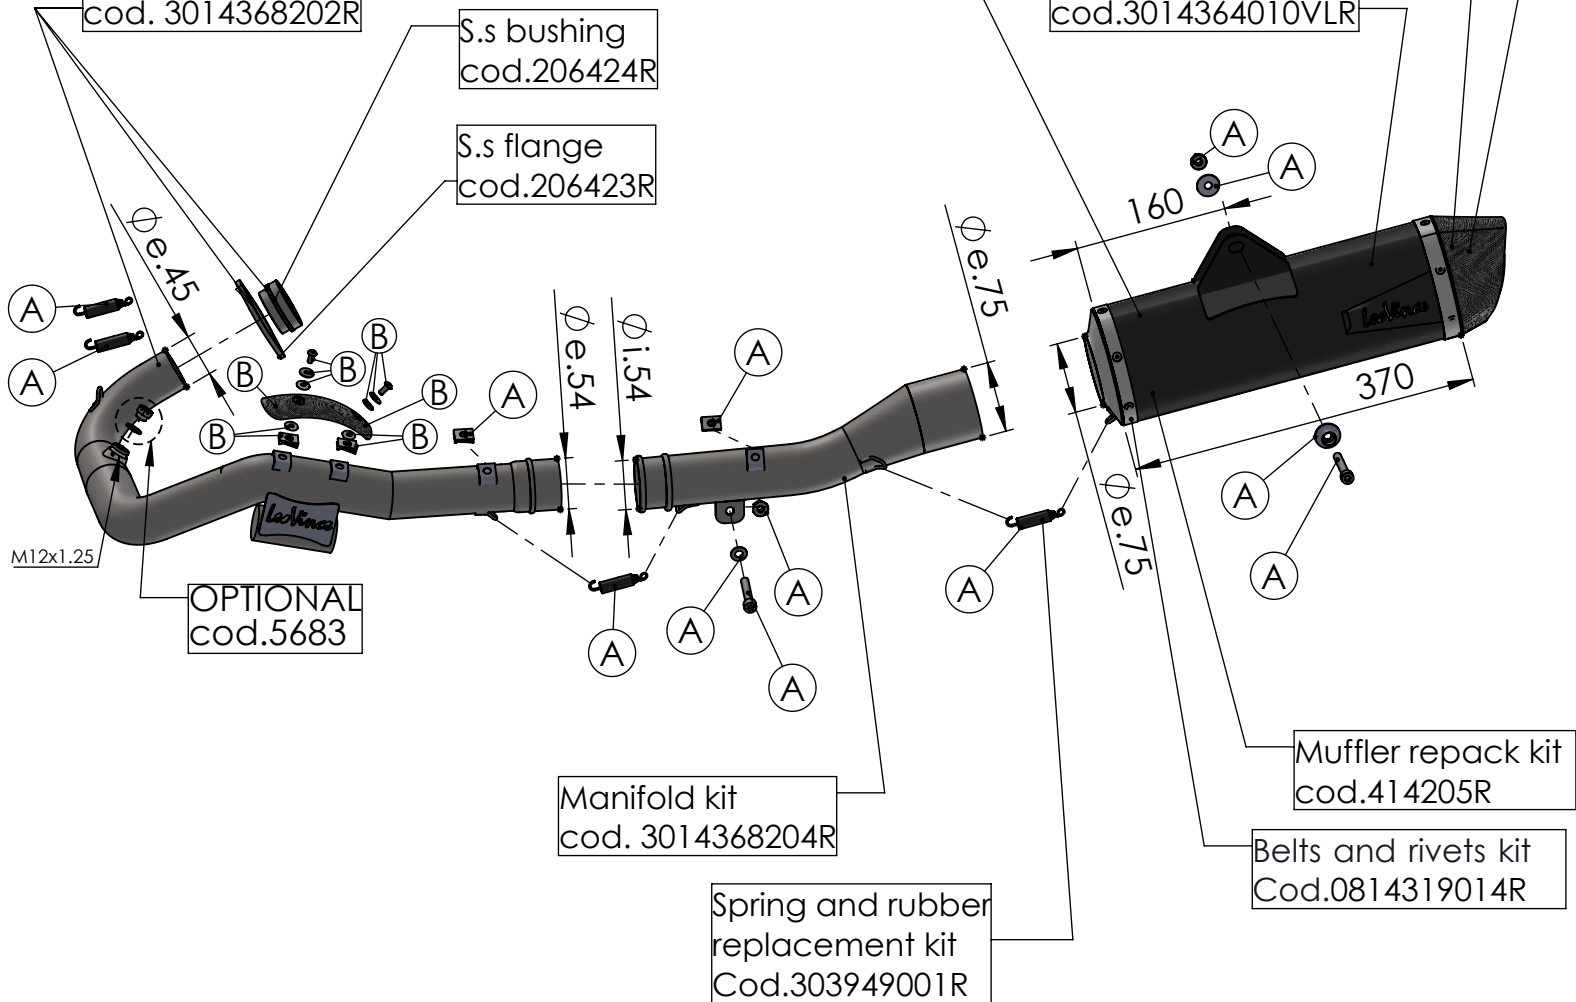

Carbon end cup set  
cod.3014000701R

S.s end cup set  
cod.307242711R

Muffler kit  
Cod.3014073482UR

Outer sleeve  
replacement kit  
cod.3014364010VLR

Header pipe kit  
cod. 3014368202R

S.s bushing  
cod.206424R

S.s flange  
cod.206423R

OPTIONAL  
cod.5683

Manifold kit  
cod. 3014368204R

Spring and rubber  
replacement kit  
Cod.303949001R

Muffler repack kit  
cod.414205R

Belts and rivets kit  
Cod.0814319014R

## ART. 14075U - SPARE PARTS

HUSQVARNA 701 ENDURO/LR / 701 SUPERMOTO  
(also fits 35kW version)

(A) FITTING KIT cod.3014364601R

(B) CARBON COVER cod.308213001R