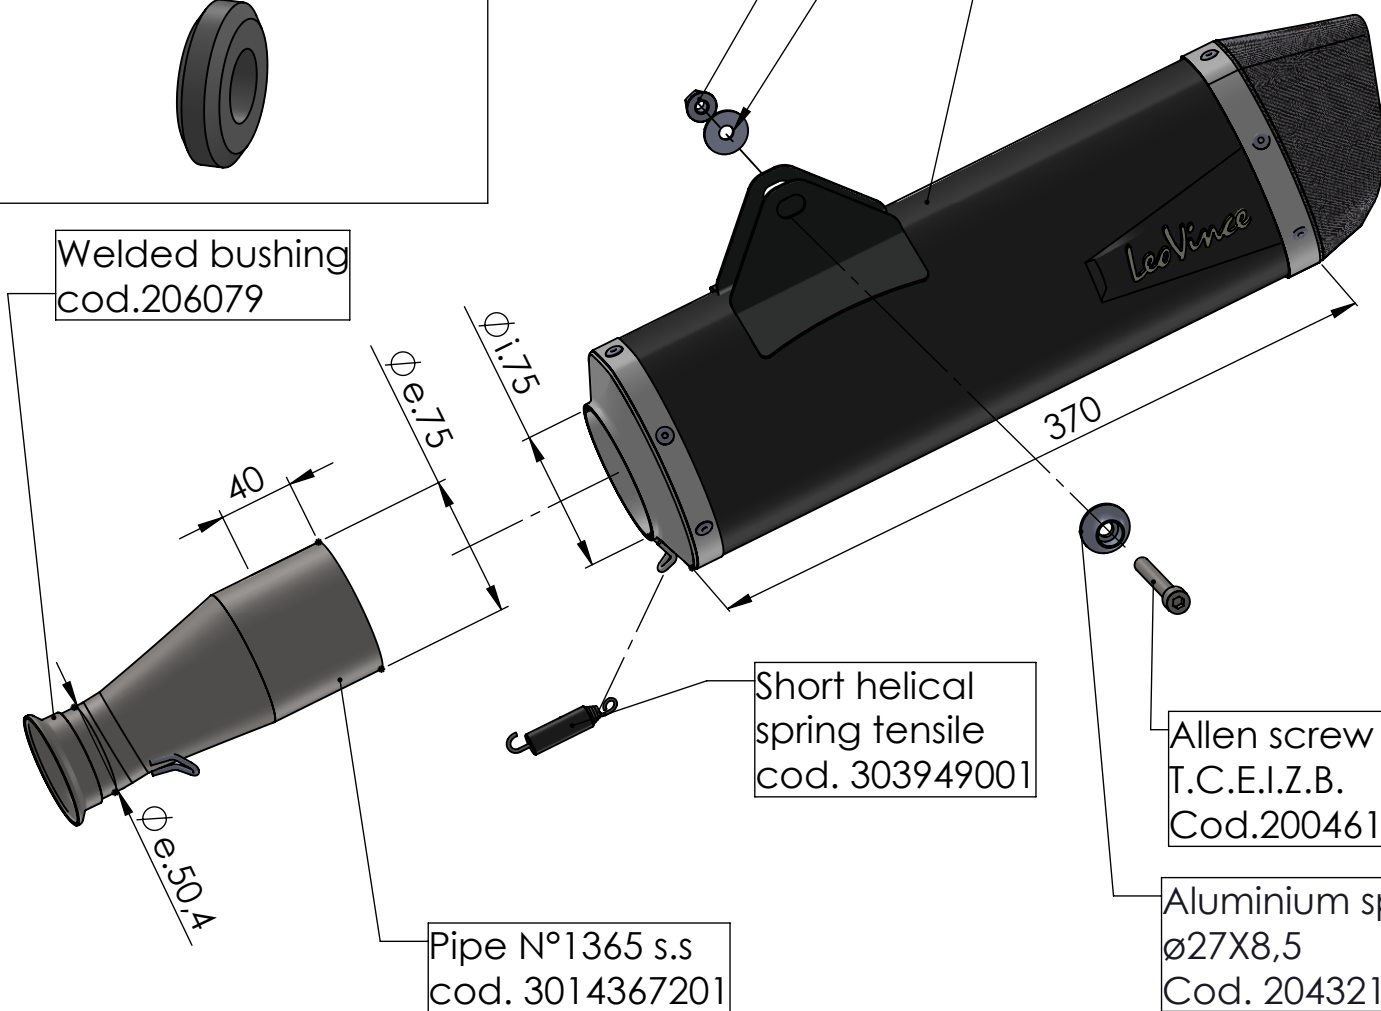

**Bushing s.s.
cod.206079**

**Knurled collar nut
M8 Cod.200298**

**Plain washer ϕ 8x ϕ 24
Cod.200321**

**NERO silencer RHS
stainless steel black
Cod.3014072482U**

**Welded bushing
cod.206079**

**Short helical
spring tensile
cod. 303949001**

**Allen screw M8X50
T.C.E.I.Z.B.
Cod.200461**

**Aluminium spacer
 ϕ 27X8,5
Cod. 204321**

ART. 14074U

HUSQVARNA 701 ENDURO/LR / 701 SUPERMOTO
(Also fits 35kW version)

SLIP-ON - NERO - STAINLESS STEEL